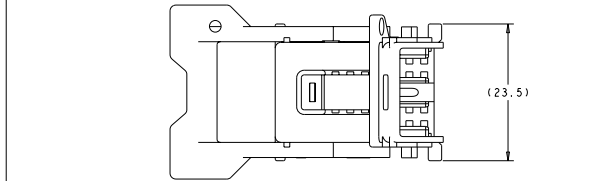

REVISONS		DATE	BY	CHK
1	IN			
2	IN			
3	IN			
4	IN			
5	IN			
6	IN			
7	IN			
8	IN			

Notes:
 PARKAGING FOLLOWING SPEC TYCO ELECTRONICS:107-18078 and 107-15368
 PART TO USE WITH:
 SOCKET HOUSING 20 WAYS BROWN REF 953119-3
 SOCKET HOUSING 20 WAYS GREEN REF 953119-1
 CONTACT MOS REF /144969-X; 1379418-X; 1379419-X
 NUMBER MAXI OF WIRE PERMITTED:
 40 WIRES SECTION 0.75mm² (Ø maxi insulit 1.9mm)
 RECOMMANDATION SPEC:411-15597

107-15368-00 ASSEMBLY COVER 40 WAYS MOS CABLE-LOCKING AT 15 DEG.	953122 953122	TYCO ELECTRONICS France SAS BP 30039, 95301-CERGY-PONTOISE Cedex
107-15368-00 ASSEMBLY COVER 40 WAYS MOS CABLE-LOCKING AT 15 DEG.	953122 953122	TYCO ELECTRONICS France SAS BP 30039, 95301-CERGY-PONTOISE Cedex
107-15368-00 ASSEMBLY COVER 40 WAYS MOS CABLE-LOCKING AT 15 DEG.	953122 953122	TYCO ELECTRONICS France SAS BP 30039, 95301-CERGY-PONTOISE Cedex