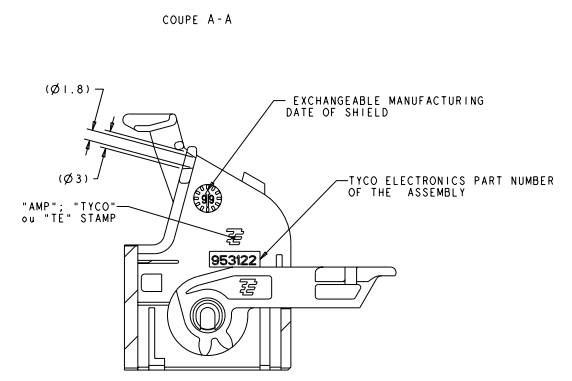

REVISONS		DATE	BY	CHK
1	IN			
2	IN			
3	IN			
4	IN			
5	IN			
6	IN			
7	IN			
8	IN			

Notes:
 PARKAGING FOLLOWING SPEC TYCO ELECTRONICS:107-18078 and 107-15368
 PART TO USE WITH:
 SOCKET HOUSING 20 WAYS BROWN REF 953119-3
 SOCKET HOUSING 20 WAYS GREEN REF 953119-1
 CONTACT MOS REF /144969-X; 1379418-X; 1379419-X
 NUMBER MAXI OF WIRE PERMITTED:
 40 WIRES SECTION 0.75mm² (Ø maxi insulit 1.9mm)
 RECOMMANDATION SPEC:411-15597

107-15368-00 ASSEMBLY COVER 40 WAYS MOS CABLE-LOCKING AT 15 DEG.	953122 953122	TYCO ELECTRONICS France SAS BP 30039, 95301-CERGY-PONTOISE Cedex
107-15368-00 ASSEMBLY COVER 40 WAYS MOS CABLE-LOCKING AT 15 DEG.	953122 953122	TYCO ELECTRONICS France SAS BP 30039, 95301-CERGY-PONTOISE Cedex
107-15368-00 ASSEMBLY COVER 40 WAYS MOS CABLE-LOCKING AT 15 DEG.	953122 953122	TYCO ELECTRONICS France SAS BP 30039, 95301-CERGY-PONTOISE Cedex