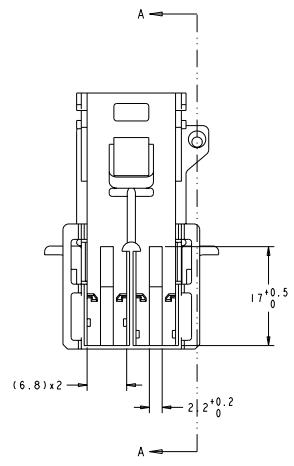

REVISONS		DATE	BY	CHK
1	IN			
2	IN			
3	IN			
4	IN			
5	IN			
6	IN			
7	IN			
8	IN			

Notes:
 PARKAGING FOLLOWING SPEC TYCO ELECTRONICS:107-18078 and 107-15368
 PART TO USE WITH:
 SOCKET HOUSING 20 WAYS BROWN REF 953119-3
 SOCKET HOUSING 20 WAYS GREEN REF 953119-1
 CONTACT MOS REF /144969-X; 1379418-X; 1379419-X
 NUMBER MAXI OF WIRE PERMITTED:
 40 WIRES SECTION 0.75mm² (Ø maxi insulit 1.9mm)
 RECOMMANDATION SPEC:411-15597

107-15368-00 ASSEMBLY COVER 40 WAYS MOS CABLE-LOCKING AT 15 DEG.	953122 953122	TYCO ELECTRONICS France SAS BP 30039, 95301-CERGY-PONTOISE Cedex
107-15368-00 ASSEMBLY COVER 40 WAYS MOS CABLE-LOCKING AT 15 DEG.	953122 953122	TYCO ELECTRONICS France SAS BP 30039, 95301-CERGY-PONTOISE Cedex
107-15368-00 ASSEMBLY COVER 40 WAYS MOS CABLE-LOCKING AT 15 DEG.	953122 953122	TYCO ELECTRONICS France SAS BP 30039, 95301-CERGY-PONTOISE Cedex