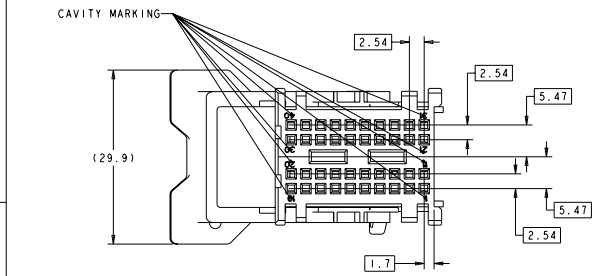

REVISONS		DATE	BY	CHK
1	IN			
2	IN			
3	IN			
4	IN			
5	IN			
6	IN			
7	IN			
8	IN			

Notes:
 PARKAGING FOLLOWING SPEC TYCO ELECTRONICS:107-18078 and 107-15368
 PART TO USE WITH:
 SOCKET HOUSING 20 WAYS BROWN REF 953119-3
 SOCKET HOUSING 20 WAYS GREEN REF 953119-1
 CONTACT MOS REF /144969-X; 1379418-X; 1379419-X
 NUMBER MAXI OF WIRE PERMITTED:
 40 WIRES SECTION 0.75mm² (Ø maxi insulit 1.9mm)
 RECOMMANDATION SPEC:411-15597

107-15368-00 ASSEMBLY COVER 40 WAYS MOS CABLE-LOCKING AT 15 DEG.	953122 953122	TYCO ELECTRONICS France SAS BP 30039, 95301-CERGY-PONTOISE Cedex
107-15368-00 ASSEMBLY COVER 40 WAYS MOS CABLE-LOCKING AT 15 DEG.	953122 953122	TYCO ELECTRONICS France SAS BP 30039, 95301-CERGY-PONTOISE Cedex
107-15368-00 ASSEMBLY COVER 40 WAYS MOS CABLE-LOCKING AT 15 DEG.	953122 953122	TYCO ELECTRONICS France SAS BP 30039, 95301-CERGY-PONTOISE Cedex