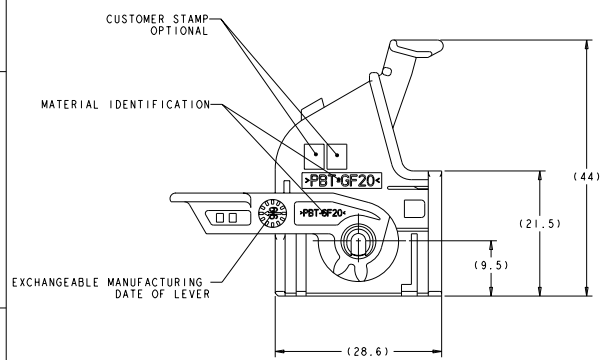

REVISONS		DATE	BY	CHK
1	IN			
2	IN			
3	IN			
4	IN			
5	IN			
6	IN			
7	IN			
8	IN			

Notes:
 PARKAGING FOLLOWING SPEC TYCO ELECTRONICS:107-18078 and 107-15368
 PART TO USE WITH:
 SOCKET HOUSING 20 WAYS BROWN REF 953119-3
 SOCKET HOUSING 20 WAYS GREEN REF 953119-1
 CONTACT MOS REF /144969-X; 1379418-X; 1379419-X
 NUMBER MAXI OF WIRE PERMITTED:
 40 WIRES SECTION 0.75mm² (Ø maxi insulit 1.9mm)
 RECOMMANDATION SPEC:411-15597

107-15368-00 ASSEMBLY COVER 40 WAYS MOS CABLE-LOCKING AT 15 DEG.	953122 953122	TYCO ELECTRONICS France SAS BP 30039, 95301-CERGY-PONTOISE Cedex
107-15368-00 ASSEMBLY COVER 40 WAYS MOS CABLE-LOCKING AT 15 DEG.	953122 953122	TYCO ELECTRONICS France SAS BP 30039, 95301-CERGY-PONTOISE Cedex
107-15368-00 ASSEMBLY COVER 40 WAYS MOS CABLE-LOCKING AT 15 DEG.	953122 953122	TYCO ELECTRONICS France SAS BP 30039, 95301-CERGY-PONTOISE Cedex