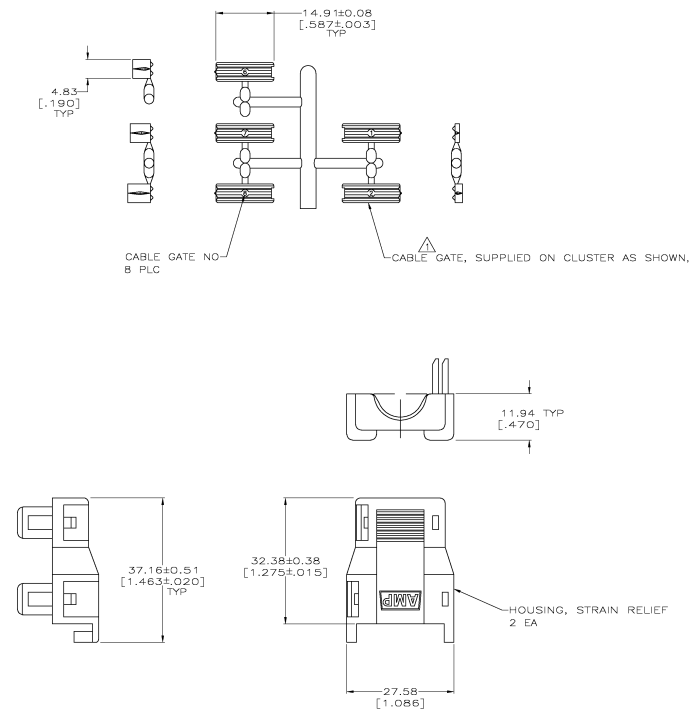

△ A VARIETY OF CABLE GATES ARE PROVIDED TO ACCOMMODATE A VARIETY OF CUSTOMER CABLE SIZES.
△ PLUG SHOWN FOR REFERENCE ONLY, STRAIN RELIEF CAN BE USED ON EITHER PLUG OR RECEPTACLE.