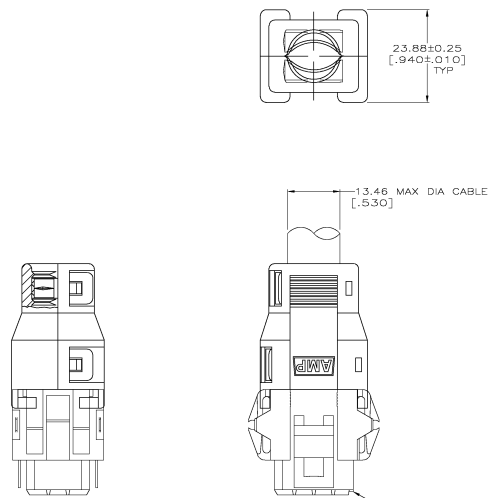

REV	DATE	DESCRIPTION	BY	CHK	APP
0					
1		REVISED PER 0638-1122-04		SS	CS

ASSEMBLED VIEW