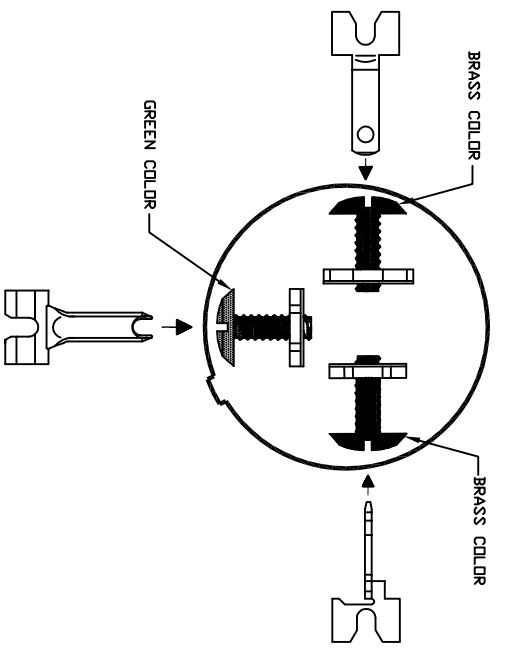

FACE VIEW OF PLUG

TERMINAL ORIENTATION  
BACK VIEW

REFERENCE  
USE ONLY

MATERIAL # 1301460040  
ENGINEERING # 14W48

REV	DESCRIPTION	DATE	SCALE	DESIGN UNITS	SHEET NO.
	GENERAL TOLERANCES (UNLESS SPECIFIED)				
	4 PLACES				
	3 PLACES				
	2 PLACES				
	1 PLACE				
	DRAFT WHERE APPLICABLE MUST REMAIN WITHIN DIMENSIONS				
	MATERIAL NO. 1301460040				
	SIZE C				
	THIS DRAWING CONTAINS INFORMATION THAT IS PROPRIETARY TO MOLEX INCORPORATED AND SHOULD NOT BE USED WITHOUT WRITTEN PERMISSION				
	DOCUMENT				
	AEP DIVISION				
	1 OF 1				
	TITLE				
	WOODHEAD WIRING DEVICES				
	MALE WATERTITE PLUG				
	NEMA 6-20 20A - 250V - 2P/3W				
	MOLEX INCORPORATED				