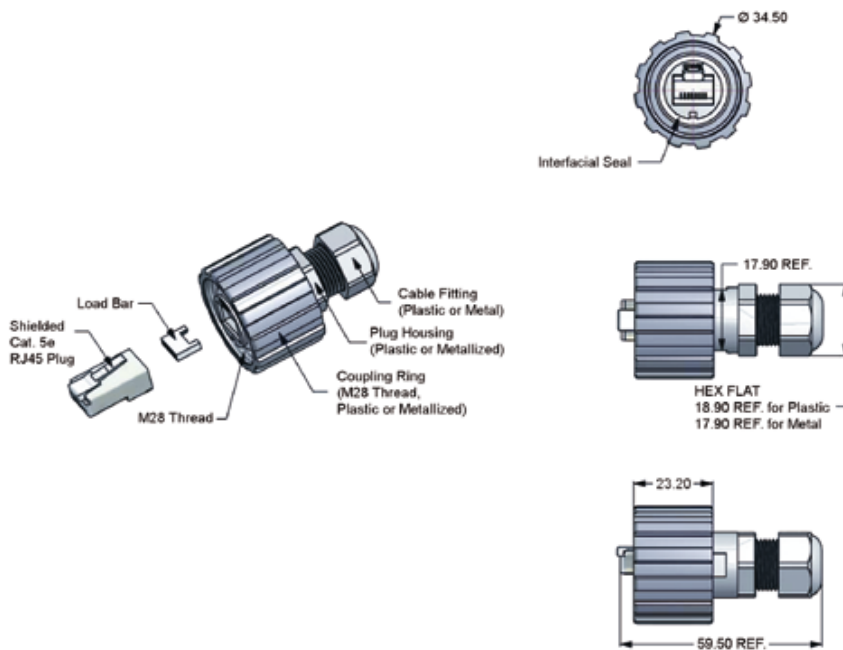

RJ45 PLUG CONNECTOR SET

M28 threaded termination – Plastic strain relief version

RoHS compliant

DESCRIPTION

- Shielded RJ45 plug connector Cat.5e
- For use with solid or stranded, shielded or unshielded cable size AWG24
- Threaded connection for application inside of enclosure (IP20)
- Designs:
 - M28 Housing and socket connector black plastic
 - M28 Housing and socket connector metallized plastic

PRODUCT DRAWING

ORDER DATA

Type	Material	RJ45 Cat.5e design	Part Number
Plug connector set	Housing and socket connector: Black plastic	Plug connector/Shielded	17-100464
Plug connector set	Housing and socket connector: Metallized plastic	Plug connector/Shielded	17-100474