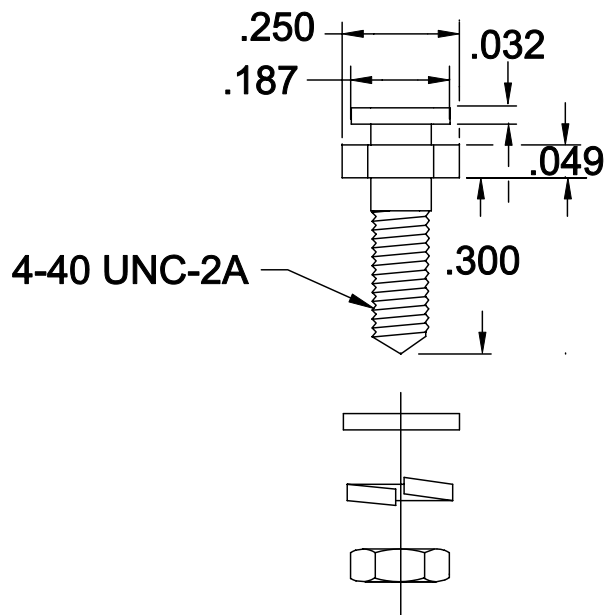

DESCRIPTION: SLIDE LOCK POSTS

KIT INCLUDES:
 (2) LOCK POSTS
 (2) FLAT WASHERS
 (2) LOCK WASHERS
 (2) 4-40 NUTS

160-000-005R031 = KIT
 160-000-005R032 = BULK

MATERIALS:
 STEEL: NICKEL PLATING
 RoHS COMPLIANT

	THESE DRAWINGS AND SPECIFICATIONS ARE THE PROPERTY OF NorComp AND SHALL NOT BE REPRODUCED, COPIED OR USED AS THE BASIS FOR THE MANUFACTURE OF SALE OF APPARATUS WITHOUT WRITTEN PERMISSION.		DRAWN: WAYNE ROBBINS	DATE: 9-16-05
	<h1>NorComp</h1>		CHECKED:	DATE:
SCALE:			SHEET 1 OF 1	REV 1
		DWG NO. 160-000-005R03X		