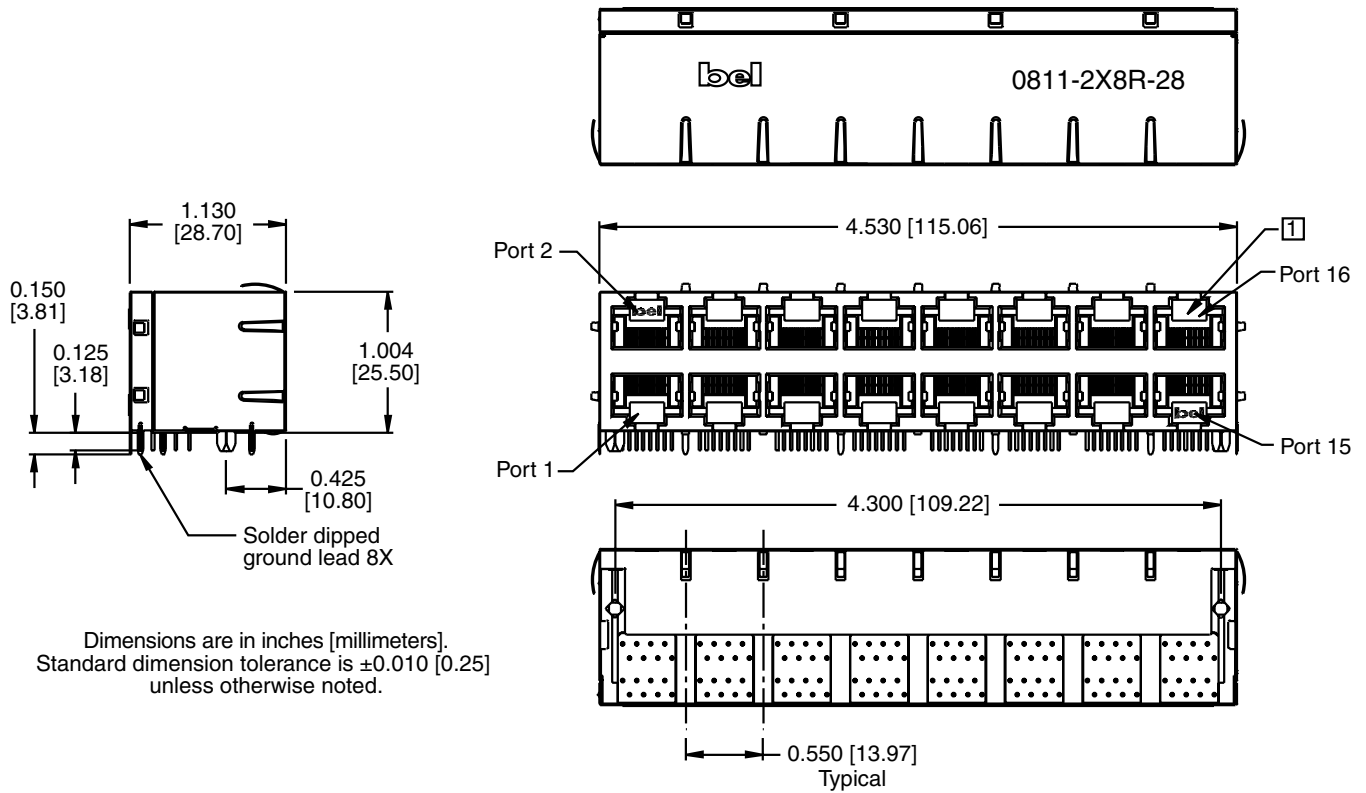

SCHEMATIC

0811-2X8R-28

©2004 Bel Fuse Inc. Specifications subject to change without notice. 03.04

0811-2X8R-28

MECHANICAL

0811-2X8R-28

Notes

Plastic Housing	Thermoplastic, flammability rating UL 94V-0
Contacts	50 micro-inch hard gold plating
Pins	Tin-coated copper wire, DIA 0.018" [0.46]
Solderability	Per MIL Std. 202, Method 208
Metal Shield	Nickel plated copper alloy (all ground leads are solder dipped)

1. Jack cavity conforms to FCC rules and regulations, part 68, subpart F.

INTEGRATED CONNECTOR MODULES

10/100Base-TX MagJack® 2 x 8

0811-2X8R-28

PAD LAYOUT

0811-2X8R-28

Packing Quantity

10 pieces finished goods per tray
 7 trays per carton box for a total of
 70 pieces of finished goods