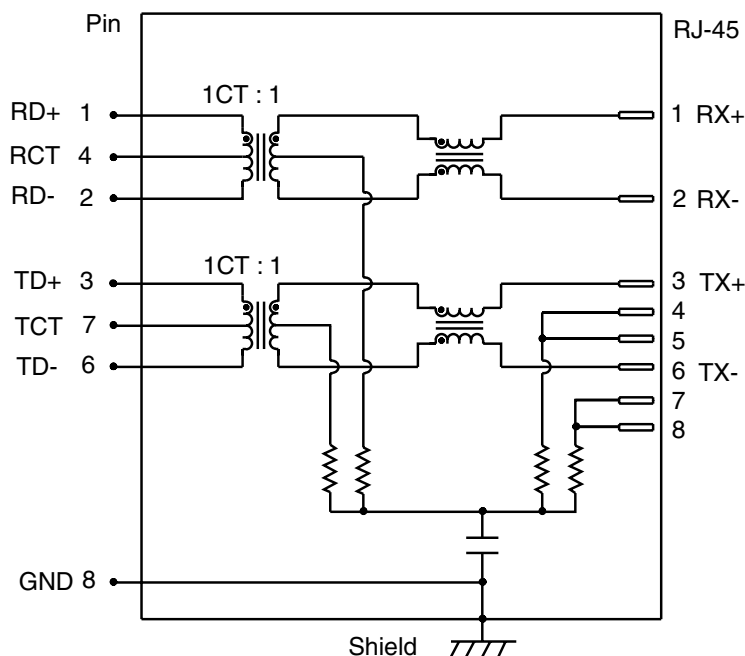

INTEGRATED CONNECTOR MODULES

10/100Base-TX MagJack® 2 x 8

0811-2X8R-28

- 16-port shielded RJ-45 connector with integrated 10/100 magnetics
- Design supports AutoMDIX applications
- Compatible with a variety of 10/100 transceiver ICs
- Operating temperature 0° to +70° C
- Storage temperature -40° to +85° C
- Complies with IEEE standards and all 10/100 Ethernet specifications including 350µH with 8mA DC bias
- Highly integrated design conserves valuable board space
- Minimum interwinding breakdown voltage of 1500 Vrms
- Adaptable, modular design provides higher reliability

SCHEMATIC

0811-2X8R-28

©2004 Bel Fuse Inc. Specifications subject to change without notice. 03.04

0811-2X8R-28

MECHANICAL

0811-2X8R-28

Notes

Plastic Housing	Thermoplastic, flammability rating UL 94V-0
Contacts	50 micro-inch hard gold plating
Pins	Tin-coated copper wire, DIA 0.018" [0.46]
Solderability	Per MIL Std. 202, Method 208
Metal Shield	Nickel plated copper alloy (all ground leads are solder dipped)

1. Jack cavity conforms to FCC rules and regulations, part 68, subpart F.

INTEGRATED CONNECTOR MODULES

10/100Base-TX MagJack® 2 x 8

0811-2X8R-28

PAD LAYOUT

0811-2X8R-28

Packing Quantity

10 pieces finished goods per tray
 7 trays per carton box for a total of
 70 pieces of finished goods