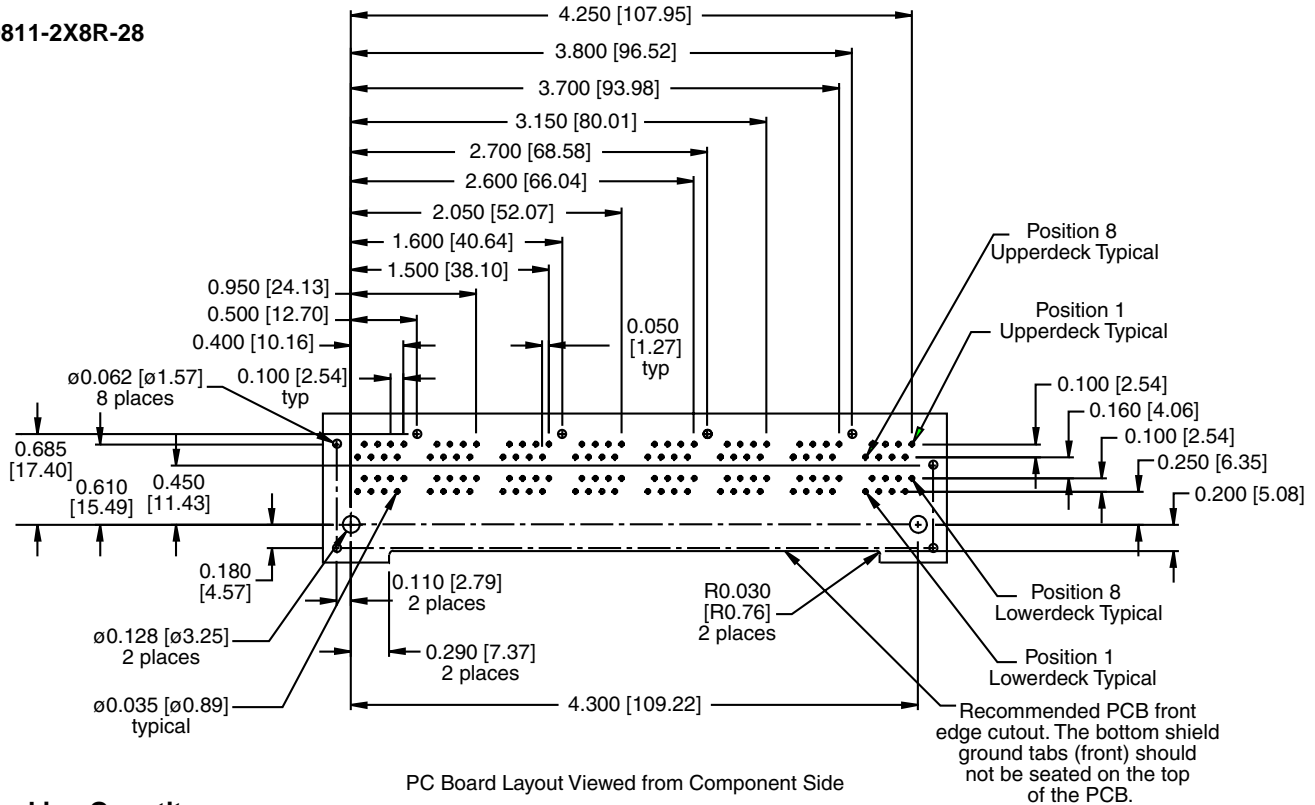

SCHEMATIC

0811-2X8R-28

©2004 Bel Fuse Inc. Specifications subject to change without notice. 03.04

0811-2X8R-28

MECHANICAL

0811-2X8R-28

Notes

Plastic Housing	Thermoplastic, flammability rating UL 94V-0
Contacts	50 micro-inch hard gold plating
Pins	Tin-coated copper wire, DIA 0.018" [0.46]
Solderability	Per MIL Std. 202, Method 208
Metal Shield	Nickel plated copper alloy (all ground leads are solder dipped)

1. Jack cavity conforms to FCC rules and regulations, part 68, subpart F.

INTEGRATED CONNECTOR MODULES

10/100Base-TX MagJack® 2 x 8

0811-2X8R-28

PAD LAYOUT

0811-2X8R-28

Packing Quantity

10 pieces finished goods per tray
 7 trays per carton box for a total of
 70 pieces of finished goods

Suggested Panel Opening

©2004 Bel Fuse Inc. Specifications subject to change without notice. 03.04

CORPORATE

Bel Fuse Inc.
 206 Van Vorst Street
 Jersey City, NJ 07302
 Tel 201-432-0463
 Fax 201-432-9542
 www.belfuse.com