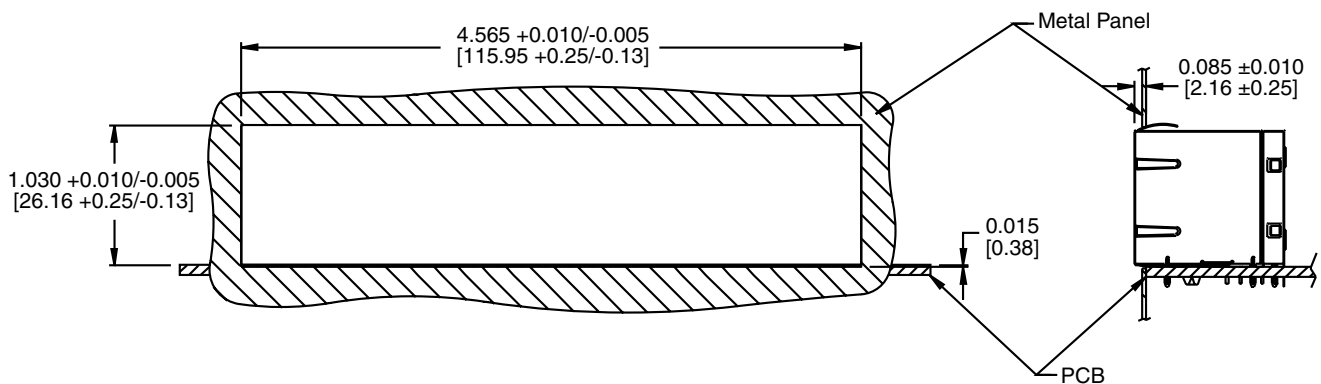

Suggested Panel Opening

©2004 Bel Fuse Inc. Specifications subject to change without notice. 03.04

CORPORATE

Bel Fuse Inc.
206 Van Vorst Street
Jersey City, NJ 07302
Tel 201-432-0463
Fax 201-432-9542
www.belfuse.com

FAR EAST

Bel Fuse Ltd.
8F / 8 Luk Hop Street
San Po Kong
Kowloon, Hong Kong
Tel 852-2328-5515
Fax 852-2352-3706
www.belfuse.com

EUROPE

Bel Fuse Europe Ltd.
Preston Technology Management Centre
Marsh Lane, Suite G7, Preston
Lancashire, PR1 8UD, U.K.
Tel 44-1772-556601
Fax 44-1772-888366
www.belfuse.com