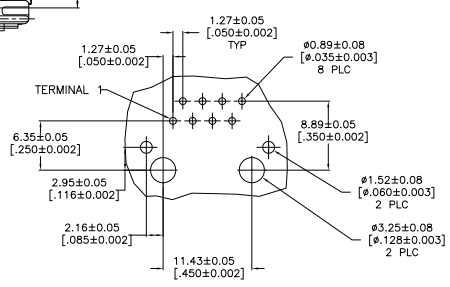

RECOMMENDED PRINTED
CIRCUIT BOARD LAYOUT
COMPONENT SIDE SHOWN