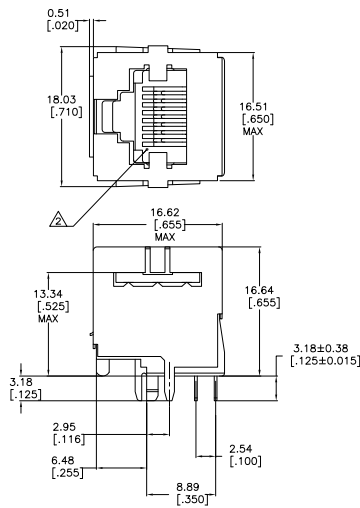

REV	DATE	DESCRIPTION	BY	CHK	APP
AA	00				
C		6368115-1			

1. MATERIAL:
   HOUSING - POLYESTER MOLDING COMPOUND, COLOR: BLACK
   TERMINALS - 0.35[.0138] THICK PHOS BRONZE PLATED WITH 1.27μm[.000050] MIN THICK GOLD IN LOCALIZED AREA AND 3.81μm[.000150] MIN THICK MATTE TIN IN SOLDER AREA OVER 1.27μm[.000050] MIN THICK NICKEL UNDERPLATE
   SHIELD - COPPER ZINC ALLOY PLATED WITH 3.0μm [.000120] MIN THICK REFLOWED TIN.

△ CAVITY CONFORMS TO FCC RULES AND REGULATIONS PART 68 AND REA BULLETIN 345-81, PE-76 SPECIFICATION FOR MODULAR TELEPHONE HARDWARE.