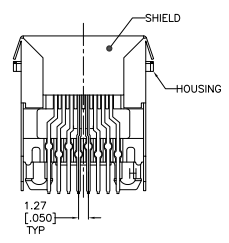

REV	DATE	DESCRIPTION	BY	CHK	APP
AA	00				
C		6368115-1			

1. MATERIAL:
   HOUSING - POLYESTER MOLDING COMPOUND, COLOR: BLACK
   TERMINALS - 0.35[.0138] THICK PHOS BRONZE PLATED WITH 1.27μm[.000050] MIN THICK GOLD IN LOCALIZED AREA AND 3.81μm[.000150] MIN THICK MATTE TIN IN SOLDER AREA OVER 1.27μm[.000050] MIN THICK NICKEL UNDERPLATE
   SHIELD - COPPER ZINC ALLOY PLATED WITH 3.0μm [.000120] MIN THICK REFLOWED TIN.

△ CAVITY CONFORMS TO FCC RULES AND REGULATIONS PART 68 AND REA BULLETIN 345-81, PE-76 SPECIFICATION FOR MODULAR TELEPHONE HARDWARE.