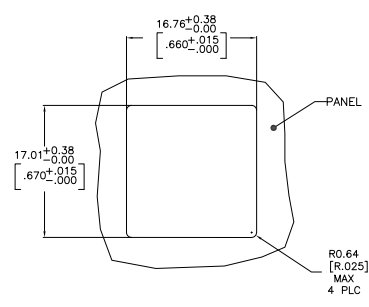

RECOMMENDED PANEL
CUTOUT