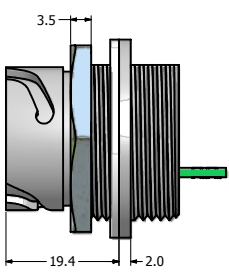

6 5 4 3 2 1

**Notes:**

- Electrical Specifications:
  - Meets EIA/TIA-568-B.2 Cat.5e Specification
  - Contact Resistance: 20mOhm max.
  - Insulation Resistance: 500MOhm min. @ 100 VDC
  - Current Rating: 1.2A max. at 25° C
  - Working Voltage: 100 VDC
  - DWV: 1000 VDC/60s Contact to Contact, 1500 VDC/60s Contact to Metal Shell
  - Operating Temperature: -40° C to +85° C
- Material and Finish:
  - Receptacle Housing: Polyester (Black) or Metallized ABS (Nickel Plated); UL94 V-0
  - Panel Nut: Brass, Finish: Nickel Plated
  - Panel Gasket: Silicone, Color: White
  - RJ45 PCB Jack Metal Shell: Copper Alloy, Nickel Plated
  - RJ45 PCB Jack Plastic Housing: Glass filled PBT UL94 V-0, Color: Black
  - RJ45 PCB Jack Contacts: Phosphor Bronze, Finish: 50u" Gold min. over Nickel
- Connector can be front or rear mounted to a maximum panel thickness of 3.2mm.
- RoHS compliant

Directive 2002/95/EC  
"RoHS"  
Compliant

Description	Part Number
Plastic Version	17-10017
Metallized Plastic Version	17-10018
Potted Plastic Version	17-10035
Potted Metallized Plastic Version	17-10036

THIS DRAWING AND THESE DIMENSIONS ARE PRELIMINARY. THEY ARE SUBJECT TO CHANGE WITHOUT NOTICE. ANY PARTS MANUFACTURED FROM THIS DRAWING ARE TO BE CONSIDERED AS UNTESTED. THE CUSTOMER IS RESPONSIBLE FOR VERIFYING THE DIMENSIONS AND MATERIALS OF ALL PARTS.	Customer:		Tolerance Unless otherwise specified		Autodesk Inventor	Scale: 1.5:1	Dim. in mm
	Name	Title	Approval Date	0.1 PLC ±0.10 1.0 PLC ±0.38 3.0 PLC ±0.76 ANGLES ±3°		2007 Date Name Draw. Oct 25 Vincent Ke Appd. Oct 25 J. Chaudry	Material: See Notes
	d	Apr/29/09	Vincent Ke	Norm	Title: Receptacle Assembly Kit Industrial Ethernet Connector (IP67) with Cat. 5e RJ45 PCB Jack		
	c	Apr/17/09	Vincent Ke	D-old	Drawing No.: 39K1A333		
	b	Jan/28/08	Vincent Ke		Part No.: SEE P/N ABOVE		
a	origin			Drawing No.: 39K1A333 Part No.: SEE P/N ABOVE			
Rev.	Changes	Date	Name				DIN A3 Sheet 1/1