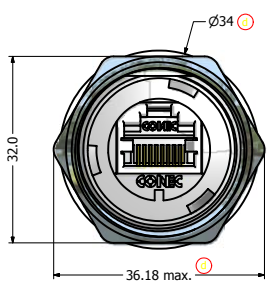

6 5 4 3 2 1

**Notes:**

- Electrical Specifications:
  - Meets EIA/TIA-568-B.2 Cat.5e Specification
  - Contact Resistance: 20mOhm max.
  - Insulation Resistance: 500MOhm min. @ 100 VDC
  - Current Rating: 1.2A max. at 25° C
  - Working Voltage: 100 VDC
  - DWV: 1000 VDC/60s Contact to Contact, 1500 VDC/60s Contact to Metal Shell
  - Operating Temperature: -40° C to +85° C
- Material and Finish:
  - Receptacle Housing: Polyester (Black) or Metallized ABS (Nickel Plated); UL94 V-0
  - Panel Nut: Brass, Finish: Nickel Plated
  - Panel Gasket: Silicone, Color: White
  - RJ45 PCB Jack Metal Shell: Copper Alloy, Nickel Plated
  - RJ45 PCB Jack Plastic Housing: Glass filled PBT UL94 V-0, Color: Black
  - RJ45 PCB Jack Contacts: Phosphor Bronze, Finish: 50u" Gold min. over Nickel
- Connector can be front or rear mounted to a maximum panel thickness of 3.2mm.
- RoHS compliant

Directive 2002/95/EC  
"RoHS"  
Compliant

Description	Part Number
Plastic Version	17-10017
Metallized Plastic Version	17-10018
Potted Plastic Version	17-10035
Potted Metallized Plastic Version	17-10036

THIS DRAWING AND THESE DIMENSIONS ARE PRELIMINARY. THEY ARE SUBJECT TO CHANGE WITHOUT NOTICE. ANY PARTS MANUFACTURED FROM THIS DRAWING ARE TO BE CONSIDERED AS UNTESTED. THE CUSTOMER IS RESPONSIBLE FOR VERIFYING THE DIMENSIONS AND MATERIALS OF ALL PARTS.	Customer:		Tolerance Unless otherwise specified		Autodesk Inventor	Scale: 1.5:1	Dim. in mm
	Name	Title	Approval Date	0.1 PLC ±0.10 1.0 PLC ±0.38 3.0 PLC ±0.76 ANGLES ±3°		2007 Date Name Draw. Oct 25 Vincent Ke Appd. Oct 25 J. Chaudry	Material: See Notes
	d	Apr/29/09	Vincent Ke	Norm	Title: Receptacle Assembly Kit Industrial Ethernet Connector (IP67) with Cat. 5e RJ45 PCB Jack		
	c	Apr/17/09	Vincent Ke	D-old	Drawing No.: 39K1A333		
	b	Jan/28/08	Vincent Ke		Part No.: SEE P/N ABOVE		
a	origin			Drawing No.: 39K1A333 Part No.: SEE P/N ABOVE			
Rev.	Changes	Date	Name				DIN A3 Sheet 1/1