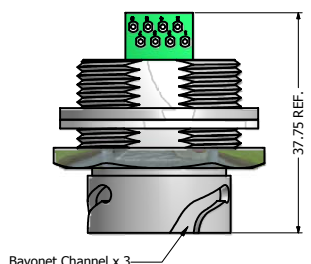

6 5 4 3 2 1

**Notes:**

- Electrical Specifications:
  - Meets EIA/TIA-568-B.2 Cat.5e Specification
  - Contact Resistance: 20mOhm max.
  - Insulation Resistance: 500MOhm min. @ 100 VDC
  - Current Rating: 1.2A max. at 25° C
  - Working Voltage: 100 VDC
  - DWV: 1000 VDC/60s Contact to Contact, 1500 VDC/60s Contact to Metal Shell
  - Operating Temperature: -40° C to +85° C
- Material and Finish:
  - Receptacle Housing: Polyester (Black) or Metallized ABS (Nickel Plated); UL94 V-0
  - Panel Nut: Brass, Finish: Nickel Plated
  - Panel Gasket: Silicone, Color: White
  - RJ45 PCB Jack Metal Shell: Copper Alloy, Nickel Plated
  - RJ45 PCB Jack Plastic Housing: Glass filled PBT UL94 V-0, Color: Black
  - RJ45 PCB Jack Contacts: Phosphor Bronze, Finish: 50u" Gold min. over Nickel
- Connector can be front or rear mounted to a maximum panel thickness of 3.2mm.
- RoHS compliant

Directive 2002/95/EC  
"RoHS"  
Compliant

Description	Part Number
Plastic Version	17-10017
Metallized Plastic Version	17-10018
Potted Plastic Version	17-10035
Potted Metallized Plastic Version	17-10036

THIS DRAWING AND THESE DIMENSIONS ARE PRELIMINARY. THEY ARE SUBJECT TO CHANGE WITHOUT NOTICE. ANY PARTS MANUFACTURED FROM THIS DRAWING ARE TO BE CONSIDERED AS UNTESTED. THE CUSTOMER IS RESPONSIBLE FOR VERIFYING THE DIMENSIONS AND MATERIALS OF ALL PARTS.	Customer:		Tolerance Unless otherwise specified		Autodesk Inventor	Scale: 1.5:1	Dim. in mm
	Name	Title	Approval Date	0.1 PLC ±0.10 1.0 PLC ±0.38 3.0 PLC ±0.76 ANGLES ±3°		2007 Date Name Draw. Oct 25 Vincent Ke Appd. Oct 25 J. Chaudry	Material: See Notes
	d	Apr/29/09	Vincent Ke	Norm	Title: Receptacle Assembly Kit Industrial Ethernet Connector (IP67) with Cat. 5e RJ45 PCB Jack		
	c	Apr/17/09	Vincent Ke	D-old	Drawing No.: 39K1A333		
	b	Jan/28/08	Vincent Ke		Part No.: SEE P/N ABOVE		
a	origin			Drawing No.: 39K1A333 Part No.: SEE P/N ABOVE			
Rev.	Changes	Date	Name				DIN A3 Sheet 1/1