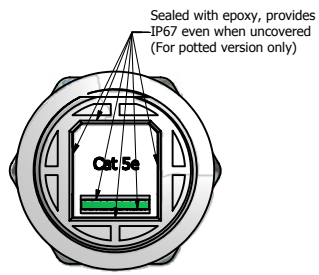

6 5 4 3 2 1

**Notes:**

- Electrical Specifications:
  - Meets EIA/TIA-568-B.2 Cat.5e Specification
  - Contact Resistance: 20mOhm max.
  - Insulation Resistance: 500MOhm min. @ 100 VDC
  - Current Rating: 1.2A max. at 25° C
  - Working Voltage: 100 VDC
  - DWV: 1000 VDC/60s Contact to Contact, 1500 VDC/60s Contact to Metal Shell
  - Operating Temperature: -40° C to +85° C
- Material and Finish:
  - Receptacle Housing: Polyester (Black) or Metallized ABS (Nickel Plated); UL94 V-0
  - Panel Nut: Brass, Finish: Nickel Plated
  - Panel Gasket: Silicone, Color: White
  - RJ45 PCB Jack Metal Shell: Copper Alloy, Nickel Plated
  - RJ45 PCB Jack Plastic Housing: Glass filled PBT UL94 V-0, Color: Black
  - RJ45 PCB Jack Contacts: Phosphor Bronze, Finish: 50u" Gold min. over Nickel
- Connector can be front or rear mounted to a maximum panel thickness of 3.2mm.
- RoHS compliant

THIS DRAWING AND THESE DIMENSIONS ARE PRELIMINARY. THEY ARE SUBJECT TO CHANGE WITHOUT NOTICE. ANY PARTS MANUFACTURED FROM THIS DRAWING ARE TO BE CONSIDERED AS UNTESTED. THE CUSTOMER IS RESPONSIBLE FOR VERIFYING THE DIMENSIONS AND MATERIALS OF ALL PARTS.	Customer:		Tolerance Unless otherwise specified		Autodesk Inventor	Scale: 1.5:1	Dim. in mm
	Name	Title	Approval Date	0.1 PLC ±0.10 1.0 PLC ±0.38 3.0 PLC ±0.76 ANGLES ±3°		2007 Date Name Draw. Oct 25 Vincent Ke Appd. Oct 25 J. Chaudry	Material: See Notes
	d	Apr/29/09	Vincent Ke	Norm	Title: Receptacle Assembly Kit Industrial Ethernet Connector (IP67) with Cat. 5e RJ45 PCB Jack		
	c	Apr/17/09	Vincent Ke	D-old	Drawing No.: 39K1A333		
	b	Jan/28/08	Vincent Ke		Part No.: SEE P/N ABOVE		
a	origin			Drawing No.: 39K1A333 Part No.: SEE P/N ABOVE			
Rev.	Changes	Date	Name				DIN A3 Sheet 1/1