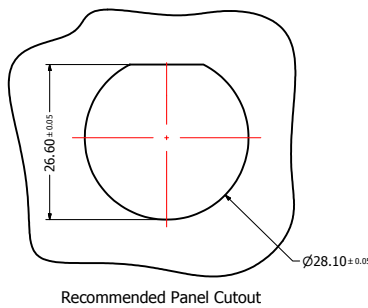

6 5 4 3 2 1

**Notes:**

- Electrical Specifications:
  - Meets EIA/TIA-568-B.2 Cat.5e Specification
  - Contact Resistance: 20mOhm max.
  - Insulation Resistance: 500MOhm min. @ 100 VDC
  - Current Rating: 1.2A max. at 25° C
  - Working Voltage: 100 VDC
  - DWV: 1000 VDC/60s Contact to Contact, 1500 VDC/60s Contact to Metal Shell
  - Operating Temperature: -40° C to +85° C
- Material and Finish:
  - Receptacle Housing: Polyester (Black) or Metallized ABS (Nickel Plated); UL94 V-0
  - Panel Nut: Brass, Finish: Nickel Plated
  - Panel Gasket: Silicone, Color: White
  - RJ45 PCB Jack Metal Shell: Copper Alloy, Nickel Plated
  - RJ45 PCB Jack Plastic Housing: Glass filled PBT UL94 V-0, Color: Black
  - RJ45 PCB Jack Contacts: Phosphor Bronze, Finish: 50u" Gold min. over Nickel
- Connector can be front or rear mounted to a maximum panel thickness of 3.2mm.
- RoHS compliant

THIS DRAWING AND THESE DIMENSIONS ARE PRELIMINARY. THEY ARE SUBJECT TO CHANGE WITHOUT NOTICE. ANY PARTS MANUFACTURED FROM THIS DRAWING ARE TO BE CONSIDERED AS UNTESTED. THE CUSTOMER IS RESPONSIBLE FOR VERIFYING THE DIMENSIONS AND MATERIALS OF ALL PARTS.	Customer:		Tolerance Unless otherwise specified		Autodesk Inventor	Scale: 1.5:1	Dim. in mm
	Name	Title	Approval Date	0.1 PLC ±0.10 1.0 PLC ±0.38 3.0 PLC ±0.76 ANGLES ±3°		2007 Date Name Draw. Oct 25 Vincent Ke Appd. Oct 25 J. Chaudry	Material: See Notes
	d	Apr/29/09	Vincent Ke	Norm	Title: Receptacle Assembly Kit Industrial Ethernet Connector (IP67) with Cat. 5e RJ45 PCB Jack		
	c	Apr/17/09	Vincent Ke	D-old	Drawing No.: 39K1A333		
	b	Jan/28/08	Vincent Ke		Part No.: SEE P/N ABOVE		
a	origin			Drawing No.: 39K1A333 Part No.: SEE P/N ABOVE			
Rev.	Changes	Date	Name				DIN A3 Sheet 1/1