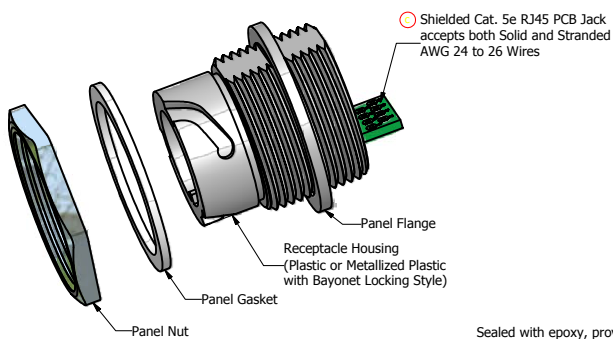

6 5 4 3 2 1

**Notes:**

- Electrical Specifications:
  - Meets EIA/TIA-568-B.2 Cat.5e Specification
  - Contact Resistance: 20mOhm max.
  - Insulation Resistance: 500MOhm min. @ 100 VDC
  - Current Rating: 1.2A max. at 25° C
  - Working Voltage: 100 VDC
  - DWV: 1000 VDC/60s Contact to Contact, 1500 VDC/60s Contact to Metal Shell
  - Operating Temperature: -40° C to +85° C
- Material and Finish:
  - Receptacle Housing: Polyester (Black) or Metallized ABS (Nickel Plated); UL94 V-0
  - Panel Nut: Brass, Finish: Nickel Plated
  - Panel Gasket: Silicone, Color: White
  - RJ45 PCB Jack Metal Shell: Copper Alloy, Nickel Plated
  - RJ45 PCB Jack Plastic Housing: Glass filled PBT UL94 V-0, Color: Black
  - RJ45 PCB Jack Contacts: Phosphor Bronze, Finish: 50u" Gold min. over Nickel
- Connector can be front or rear mounted to a maximum panel thickness of 3.2mm.
- RoHS compliant

Directive 2002/95/EC  
"RoHS"  
Compliant

Description	Part Number
Plastic Version	17-10017
Metallized Plastic Version	17-10018
Potted Plastic Version	17-10035
Potted Metallized Plastic Version	17-10036

THIS DRAWING AND THESE DIMENSIONS ARE PRELIMINARY. THEY ARE SUBJECT TO CHANGE WITHOUT NOTICE. ANY PARTS MANUFACTURED FROM THIS DRAWING ARE TO BE CONSIDERED AS UNTESTED. THE CUSTOMER IS RESPONSIBLE FOR VERIFYING THE DIMENSIONS AND MATERIALS OF ALL PARTS.	Customer:		Tolerance Unless otherwise specified		Autodesk Inventor	Scale: 1.5:1	Dim. in mm
	Name	Title	Approval Date	0.1 PLC ±0.10 1.0 PLC ±0.38 3.0 PLC ±0.76 ANGLES ±3°		2007 Date Name Draw. Oct 25 Vincent Ke Appd. Oct 25 J. Chaudry	Material: See Notes
	d	Apr/29/09	Vincent Ke	Norm	Title: Receptacle Assembly Kit Industrial Ethernet Connector (IP67) with Cat. 5e RJ45 PCB Jack		
	c	Apr/17/09	Vincent Ke	D-old	Drawing No.: 39K1A333		
	b	Jan/28/08	Vincent Ke		Part No.: SEE P/N ABOVE		
a	origin			Drawing No.: 39K1A333 Part No.: SEE P/N ABOVE			
Rev.	Changes	Date	Name				DIN A3 Sheet 1/1