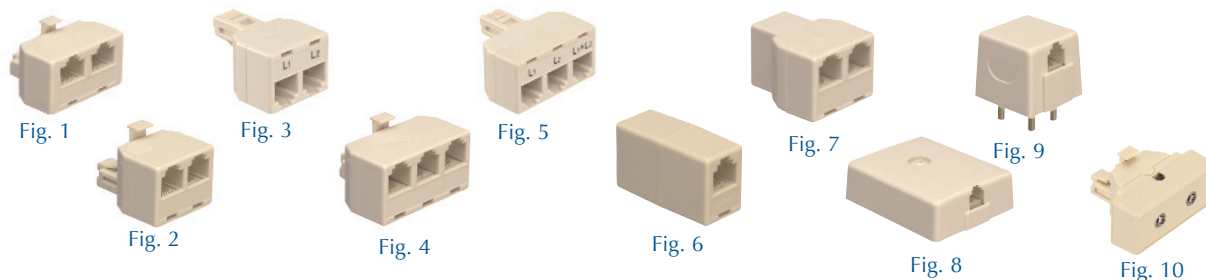

ADAPTERS/COUPLERS

Modular Adapters

Retail Part Number	Bulk Part Number	Figure Number	Male Contact	# Female JACKS	# Female Contacts per Jack	Color	Function
30-9654	30-9654-BU	2	4	2	4	Ivory	Splits a 4 conductor jack into 2, 4 conductor jacks
30-9615	30-9615-BU	2	4	2	4	White	Splits a 4 conductor jack into 2, 4 conductor jacks
30-9647	30-9647-BU	2	6	2	6	Ivory	Splits a 6 conductor jack into 2, 6 conductor jacks
30-9646	30-9646-BU	2	6	2	6	White	Splits a 6 conductor jack into 2, 6 conductor jacks
30-9649	30-9649-BU	1	8	2	8	Ivory	Splits an 8 conductor jack into 2, 8 conductor jacks
30-9648	30-9648-BU	1	8	2	8	White	Splits an 8 conductor jack into 2, 8 conductor jacks
30-9655	-	3	4	2	2x2	Ivory	Converts a 2-line jack into 2 single jacks
30-9656	30-9656-BU	4	4	3	4	Ivory	Splits a 4 conductor jack into 3, 4 conductor jacks
30-9617	30-9617-BU	4	4	3	4	White	Splits a 4 conductor jack into 3, 4 conductor jacks
30-9658	-	5	4	3	1x4, 2x2	Ivory	Converts a 2-line jack into 1-2 combo, and 2 single jacks
30-9663	-	4	6	3	2	Ivory	Splits a 6 conductor jack into 3, 2 conductor jacks
30-9664	-	4	6	3	2	White	Splits a 6 conductor jack into 3, 2 conductor jacks

Modular In-line Couplers

Retail Part Number	Bulk Part Number	Figure Number	Male Contact	# Female JACKS	Color	Function
30-9678	30-9678-BU	6	2	4	Ivory	Reverse - Voice Communications
30-9618	30-9618-BU	6	2	4	White	Reverse - Voice Communications
30-9686	30-9686-BU	6	2	6	Ivory	Reverse - Voice Communications
30-9682	30-9682-BU	6	2	6	Ivory	Straight through - Data Communications
30-9687	30-9687-BU	6	2	6	White	Reverse - Voice Communications
30-9683	30-9683-BU	6	2	6	White	Straight through - Data Communications
30-9688	30-9688-BU	6	2	8	Ivory	Reverse - Voice Communications
30-9684	30-9684-BU	6	2	8	Ivory	Straight through - Data Communications
30-9689	30-9689-BU	6	2	8	White	Reverse - Voice Communications
30-9685	30-9685-BU	6	2	8	White	Straight through - Data Communications