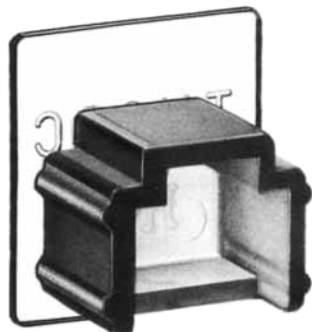

# MODULAR CONNECTORS

CL 222 TM

## ACCESSORIES FOR MODULAR CONNECTORS DUST COVERS FOR MODULAR CONNECTORS

TM- \* -DC \*

No. of contacts	CL No.	Part No.	A	B	C	Cover color	RoHS
4	222-1364-6	TM-4-DC1	9	11	8.5	Dark grey	YES
6	222-0135-3	TM-6-DC	12	13	8.5	Natural	
6	222-1052-3	TM-6-DC1	11	11	8.5	Dark grey	
8	222-0276-5	TM-8-DC	15.6	13.9	6.5	Natural	
8	222-2261-9	TM-8-DC1	13.2	11.2	6.5	Natural	

Note 1: If the modular plug does not mate with the modular jack, mount the dust cover to protect the mating section.

Note 2: Orders must be placed in 100-unit volumes.