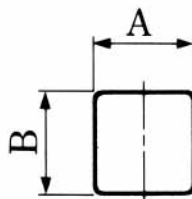

## ACCESSORIES FOR MODULAR CONNECTORS DUST COVERS FOR MODULAR CONNECTORS

TM- \* -DC \*

No. of contacts	CL No.	Part No.	A	B	C	Cover color	RoHS
4	222-1364-6	TM-4-DC1	9	11	8.5	Dark grey	YES
6	222-0135-3	TM-6-DC	12	13	8.5	Natural	
6	222-1052-3	TM-6-DC1	11	11	8.5	Dark grey	
8	222-0276-5	TM-8-DC	15.6	13.9	6.5	Natural	
8	222-2261-9	TM-8-DC1	13.2	11.2	6.5	Natural	