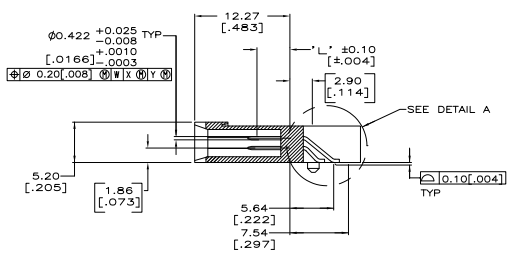

SECTION C-C