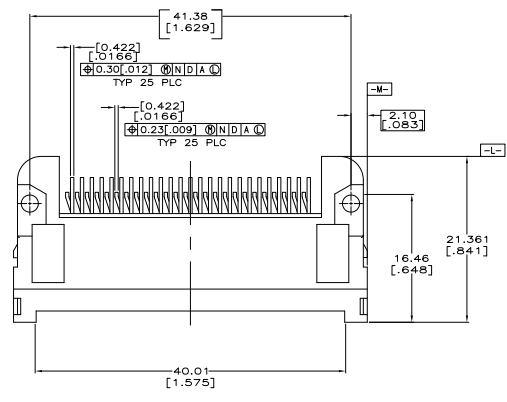

THIS DRAWING IS UNPUBLISHED
ALL RIGHTS RESERVED

REV	DATE	DESCRIPTION	BY	CHK
00				
01		REVISED PER EDD-11-000033	23MHR11	RK HMR

RECOMMENDED BOARD LAYOUT