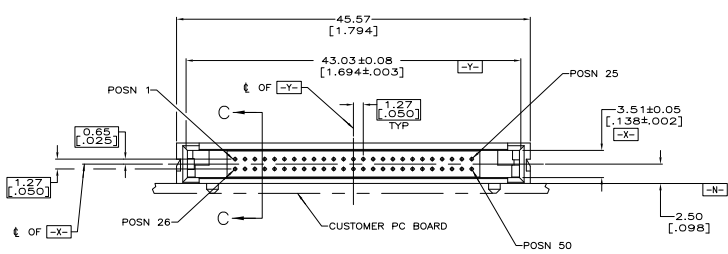

SECTION C-C