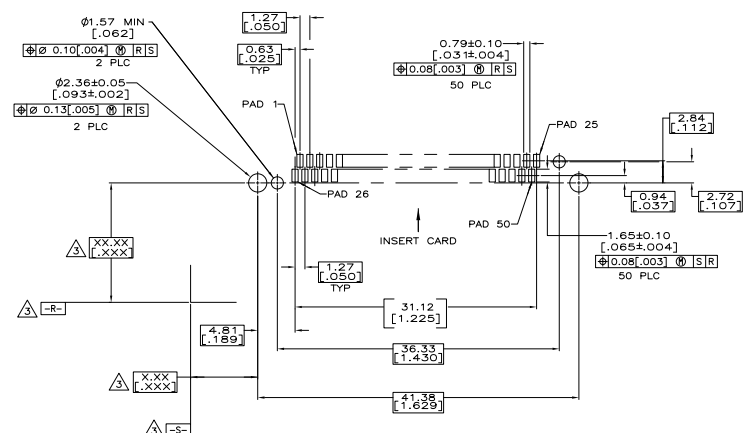

THIS DRAWING IS UNPUBLISHED
ALL RIGHTS RESERVED

REV	DATE	DESCRIPTION	BY	CHK
00				
01		REVISED PER EDD-11-000033	23MHR11	RK HMR

RECOMMENDED BOARD LAYOUT