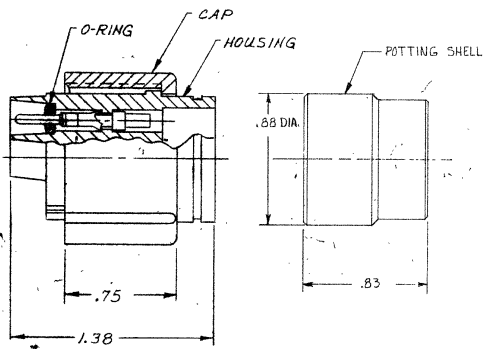

DRAWING MADE IN AMERICAN PROJECTION

© 1975 BY AMP INCORPORATED. ALL RIGHTS RESERVED. AMP PRODUCTS COVERED BY PATENTS AND/OR PATENTS PENDING.

REVISIONS				
ZONE	LTR	DESCRIPTION	DATE	APPROVED
0-2	A	RECEPTACLE WAS 1-28-73	2/27/73	[Signature]
	B	REV. 6/11/75	6/11/75	[Signature]
	C	REV. PER 0419-170-03	6/11/75	[Signature]

PLUG

AMP P/N	RECEPTACLE	PLUG	WIRE GAGE RANGE	HAND TOOL
863016-1	859528-4	863021-1	20, 22, 24	45093
863016-2	859528-5	863021-2	16, 18	45094
863016-3	859528-6	863021-3	14	45098

NOTE:
▷ TYPE II PINS & SOCKETS TO ACCEPT ONE (1) 20 AWG, (1) 22 AWG, OR (1) 24 AWG STRANDED WIRE.
▷ TYPE II PINS & SOCKETS TO ACCEPT ONE (1) 16 AWG OR (1) 18 AWG STRANDED WIRE.
▷ 3-PIN PINS & SOCKETS SUPPLIED SEPARATELY IN PLASTIC BAG.
▷ TYPE II PINS & SOCKETS TO ACCEPT ONE (1) 14 AWG STRANDED WIRE.