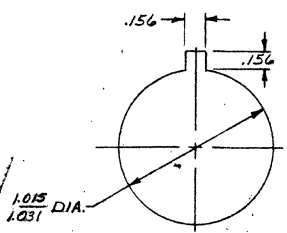

RECOMMENDED PANEL CUTOUT

AMP P/N	RECEPTACLE	PLUG	WIRE GAGE RANGE	HAND TOOL
863016-1	859528-4	863021-1	20, 22, 24	45093
863016-2	859528-5	863021-2	16, 18	45094
863016-3	859528-6	863021-3	14	45098

NOTE:
▷ TYPE II PINS & SOCKETS TO ACCEPT ONE (1) 20 AWG, (1) 22 AWG, OR (1) 24 AWG STRANDED WIRE.
▷ TYPE II PINS & SOCKETS TO ACCEPT ONE (1) 16 AWG OR (1) 18 AWG STRANDED WIRE.
▷ 3-PIN PINS & SOCKETS SUPPLIED SEPARATELY IN PLASTIC BAG.
▷ TYPE II PINS & SOCKETS TO ACCEPT ONE (1) 14 AWG STRANDED WIRE.

QTY REQD	QTY REQD	ITEM NO.	DWG NO.	PART OR IDENTIFYING NO.	NOMENCLATURE OR DESCRIPTION	SYMBOL
-2	-1				PARTS LIST	
UNLESS OTHERWISE SPECIFIED: DIMENSIONS ARE IN INCHES TOLERANCES .00 ± .000 ± .000 ±			CONTRACT NO. DR DICK STONE 3-2-76 NAME AMP INCORPORATED CAPITON DIVISION ELIZABETHTOWN, PENNSYLVANIA MATERIAL MOLDED PLASTIC FINISH BLACK SIZE CODE IDENT NO. NUMBER 00779 863016 SCALE 2-1 WT SHEET 105			
NEXT ASSY			AMP INCORPORATED CAPITON DIVISION ELIZABETHTOWN, PENNSYLVANIA 3 PIN PLUG & RECEPTACLE KIT RED C			
NEXT ASSY			AMP INCORPORATED CAPITON DIVISION ELIZABETHTOWN, PENNSYLVANIA 3 PIN PLUG & RECEPTACLE KIT RED C			
NEXT ASSY			AMP INCORPORATED CAPITON DIVISION ELIZABETHTOWN, PENNSYLVANIA 3 PIN PLUG & RECEPTACLE KIT RED C			
NEXT ASSY			AMP INCORPORATED CAPITON DIVISION ELIZABETHTOWN, PENNSYLVANIA 3 PIN PLUG & RECEPTACLE KIT RED C			
NEXT ASSY			AMP INCORPORATED CAPITON DIVISION ELIZABETHTOWN, PENNSYLVANIA 3 PIN PLUG & RECEPTACLE KIT RED C			
NEXT ASSY			AMP INCORPORATED CAPITON DIVISION ELIZABETHTOWN, PENNSYLVANIA 3 PIN PLUG & RECEPTACLE KIT RED C			
NEXT ASSY			AMP INCORPORATED CAPITON DIVISION ELIZABETHTOWN, PENNSYLVANIA 3 PIN PLUG & RECEPTACLE KIT RED C			
NEXT ASSY			AMP INCORPORATED CAPITON DIVISION ELIZABETHTOWN, PENNSYLVANIA 3 PIN PLUG & RECEPTACLE KIT RED C