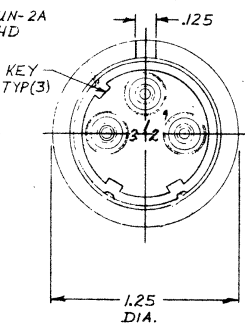

DRAWING MADE IN AMERICAN PROJECTION

© 1975 BY AMP INCORPORATED. ALL RIGHTS RESERVED. AMP PRODUCTS COVERED BY PATENTS AND/OR PATENTS PENDING.

REVISIONS				
ZONE	LTR	DESCRIPTION	DATE	APPROVED
0-2	A	RECEPTACLE WAS 1-28-73	2/27/73	[Signature]
	B	REV. 6/11/75	6/11/75	[Signature]
	C	REV. PER 0419-170-03	6/11/75	[Signature]

PLUG

AMP P/N	RECEPTACLE	PLUG	WIRE GAGE RANGE	HAND TOOL
863016-1	859528-4	863021-1	20, 22, 24	45093
863016-2	859528-5	863021-2	16, 18	45094
863016-3	859528-6	863021-3	14	45098

NOTE:
▷ TYPE II PINS & SOCKETS TO ACCEPT ONE (1) 20 AWG, (1) 22 AWG, OR (1) 24 AWG STRANDED WIRE.
▷ TYPE II PINS & SOCKETS TO ACCEPT ONE (1) 16 AWG OR (1) 18 AWG STRANDED WIRE.
▷ 3-PIN PINS & SOCKETS SUPPLIED SEPARATELY IN PLASTIC BAG.
▷ TYPE II PINS & SOCKETS TO ACCEPT ONE (1) 14 AWG STRANDED WIRE.