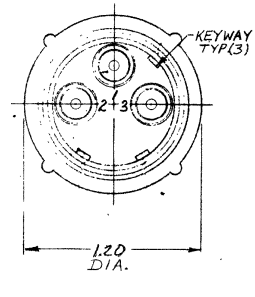

DRAWING MADE IN AMERICAN PROJECTION

© 1975 BY AMP INCORPORATED. ALL RIGHTS RESERVED. AMP PRODUCTS COVERED BY PATENTS AND/OR PATENTS PENDING.

REVISIONS				
ZONE	LTR	DESCRIPTION	DATE	APPROVED
0-2	A	RECEPTACLE WAS 1-28-73	2/27/73	[Signature]
	B	REV. 6/11/75	6/11/75	[Signature]
	C	REV. PER 0419-170-03	6/11/75	[Signature]

PLUG

AMP P/N	RECEPTACLE	PLUG	WIRE GAGE RANGE	HAND TOOL
863016-1	859528-4	863021-1	20, 22, 24	45093
863016-2	859528-5	863021-2	16, 18	45094
863016-3	859528-6	863021-3	14	45098

NOTE:
▷ TYPE II PINS & SOCKETS TO ACCEPT ONE (1) 20 AWG, (1) 22 AWG, OR (1) 24 AWG STRANDED WIRE.
▷ TYPE II PINS & SOCKETS TO ACCEPT ONE (1) 16 AWG OR (1) 18 AWG STRANDED WIRE.
▷ 3-PIN PINS & SOCKETS SUPPLIED SEPARATELY IN PLASTIC BAG.
▷ TYPE II PINS & SOCKETS TO ACCEPT ONE (1) 14 AWG STRANDED WIRE.