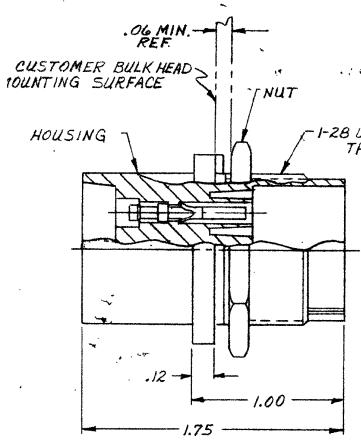

DRAWING MADE IN AMERICAN PROJECTION

© 1975 BY AMP INCORPORATED. ALL RIGHTS RESERVED. AMP PRODUCTS COVERED BY PATENTS AND/OR PATENTS PENDING.

REVISIONS				
ZONE	LTR	DESCRIPTION	DATE	APPROVED
0-2	A	RECEPTACLE WAS 1-28-73	2/27/73	[Signature]
	B	REV. 6/11/75	6/11/75	[Signature]
	C	REV. PER 0419-170-03	6/11/75	[Signature]

RECEPTACLE