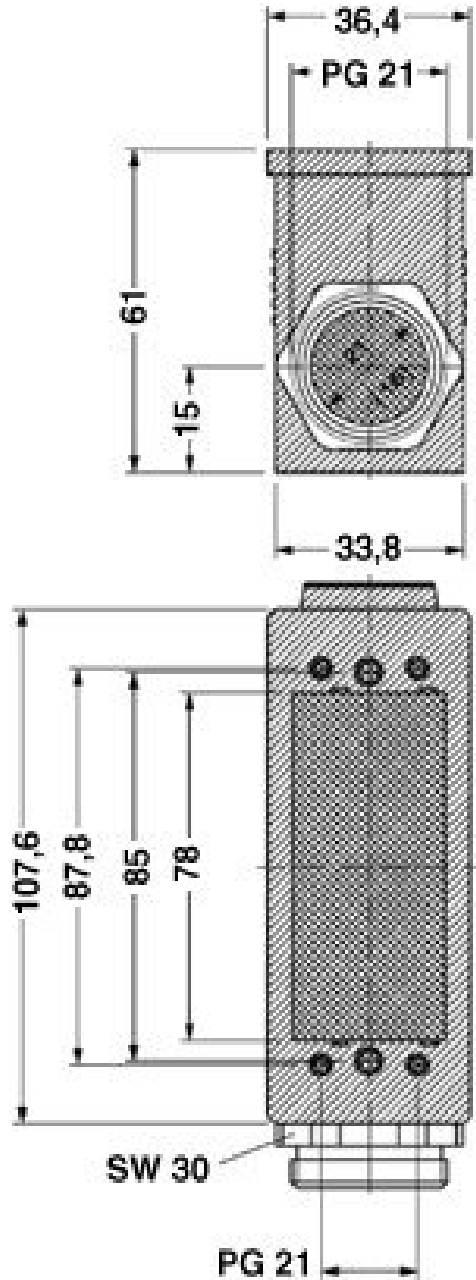

Drawings

Dimensioned drawing