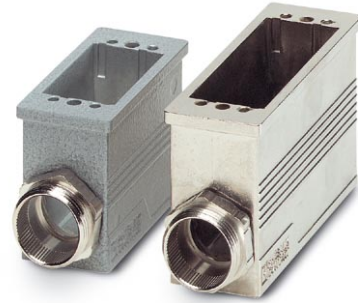

VC-MEMV-K4

Order No.: 1884513

The illustration shows versions, powder-coated and EMC-coated coupling housing

<http://eshop.phoenixcontact.de/phoenix/treeViewClick.do?UID=1884513>

Coupling housing, made of metal, EMC-coated type 4, number of modules 5, cable screw connection Pg21

Height	61 mm
Number of module slots	5
Housing material	Zinc die-cast
Housing surface material	Nickel-plated
Seal material	EPDM, conductive
Ambient temperature (operation)	-40 °C ... 125 °C

Certificates / Approvals

1853997	VC-M-KV-PG21(7-10,5)	Half screw connection Pg21, made of metal, consisting of rubber seal with one hole and one pressure screw, for type 2 - 4 housings, cable [mm] 7 - 10.5
1854006	VC-M-KV-PG21(9-13)	Half screw connection Pg21, made of metal, consisting of rubber seal with one hole and one pressure screw, for type 2 - 4 housings, cable [mm] 9 - 13
1854035	VC-M-KV-PG21(11,5-15,5)	Half screw connection Pg21, made of metal, consisting of rubber seal with one hole and one pressure screw, for type 2 - 4 housings, cable [mm] 11.5 - 13.5
1854048	VC-M-KV-PG21(14-18)	Half screw connection Pg21, made of metal, consisting of rubber seal with one hole and one pressure screw, for type 2 - 4 housings, cable [mm] 14 - 18
1854051	VC-M-KV-PG21(17-20,5)	Half screw connection Pg21, made of metal, consisting of rubber seal with one hole and one pressure screw, for type 2 - 4 housings, cable [mm] 17 - 20.5
1885305	VC-M-KV-PG21(20X 7)	Single screw connection PG21, made of metal, consisting of rubber seal with a long hole and pressure screw, for type 2-4 housings, cable [mm] 20 x 7 mm (for flat-ribbon cable)
1854970	VC-M-KV-PG21- 1X8,5/1X12	Half screw connection Pg21, made of metal, consisting of rubber seal with several holes and one pressure screw, for type 2 - 4 housings:
Marking		
1852875	VC-BZS WH	Marker labels, unprinted, 5-section, for individual labeling with M-PEN or CMS system, white