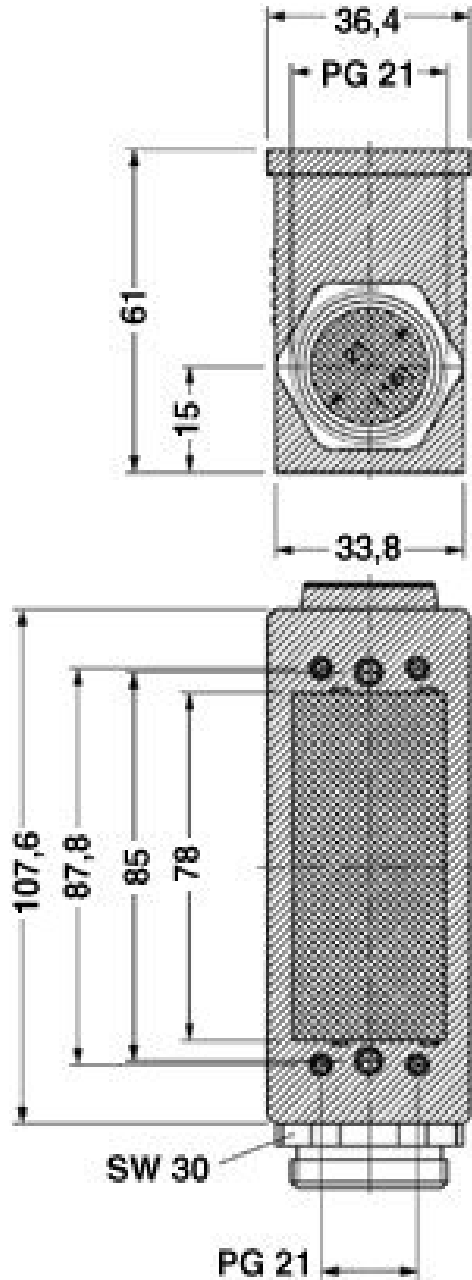

Diagrams/Drawings

Dimensioned drawing