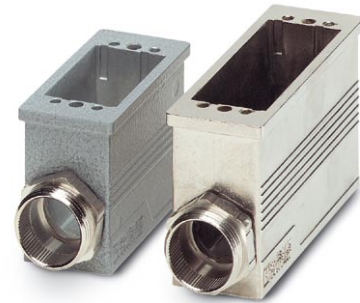

## VC-MP-K4

Order No.: 1884597

The illustration shows versions, powder-coated and EMC-coated coupling housing

<http://eshop.phoenixcontact.de/phoenix/treeViewClick.do?UID=1884597>

Coupling housing, made of metal, powder-coated type 4, number of modules 5, cable screw connection Pg21

Height	61 mm
Number of module slots	5
Housing material	Zinc die-cast
Housing surface material	Powder coating
Seal material	EPDM
Ambient temperature (operation)	-40 °C ... 125 °C

1854048	VC-M-KV-PG21(14-18)	Half screw connection Pg21, made of metal, consisting of rubber seal with one hole and one pressure screw, for type 2 - 4 housings, cable [mm] 14 - 18
1854051	VC-M-KV-PG21(17-20,5)	Half screw connection Pg21, made of metal, consisting of rubber seal with one hole and one pressure screw, for type 2 - 4 housings, cable [mm] 17 - 20.5
1885305	VC-M-KV-PG21(20X 7)	Single screw connection PG21, made of metal, consisting of rubber seal with a long hole and pressure screw, for type 2-4 housings, cable [mm] 20 x 7 mm (for flat-ribbon cable)
1854970	VC-M-KV-PG21- 1X8,5/1X12	Half screw connection Pg21, made of metal, consisting of rubber seal with several holes (1 x 8.5 mm/1 x 12 mm) and one pressure screw, for type 2 - 4 housings
<b>Marking</b>		
1852875	VC-BZS WH	Marker labels, unprinted, 5-section, for individual labeling with M-PEN or CMS system, white