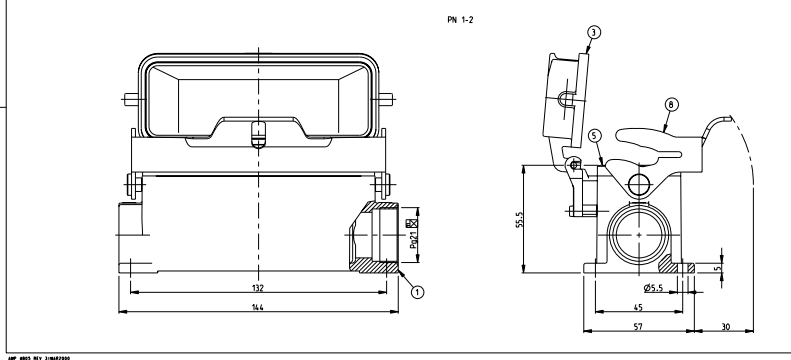

NOTES:

- Material:Housing:Aluminium Diecasting Alloy
Seals:Neoprene
- Surface:Varnish grey
-Aluminium Oxide -Varnish Black
- Varnish on the inside not necessary
- Packaging
Quantity:5 Pieces in a box

PN 1-6
 SCALE 1:2

PN 2-6
 SCALE 1:2

PN 1-2
 SCALE 1:2

PN 2-2
 SCALE 1:2

QTY	DESCRIPTION	MATERIAL	SURFACE	COLOR	TEMP	REMARKS
1	1B-Side Clip	Stainless steel	Blank	Blue	9	
1	1B-Side Clip	Steel	Zinc plated	Blue	8	
4	VS-Clip bolt	Stainless steel	Blank	Blue	7	
1	1 VS-Clip bolt	Steel	Zinc plated	Blue	6	
1	1 Profile seal	Neoprene		Black	5	
1	1 Cover finished product HB-K	Aluminium	Aluminium oxide	Black RAL 9005	4	
1	1 Cover finished product HB	Aluminium	Aluminium oxide	Grey RAL 7001	3	
1	1 Surface mounted housing side entry HB-K	Aluminium	Aluminium oxide	Black RAL 9005	2	
1	1 Surface mounted housing side entry HB	Aluminium		Grey RAL 7001	1	

ORDERING TEXT
 HB-24-SGD-1.21.2
 HB-24-SGD-1B.1.21.2
 HB-K.24-SGD-1B.1.21.2

DATE: 13.05.2013	BY: TS	CHK: -	APP: -
SCALE: 1:2	PROJECT: 00779	DESIGN: C-110234	REV: -
CUSTOMER DRAWING		PAGE: 11 OF 11	