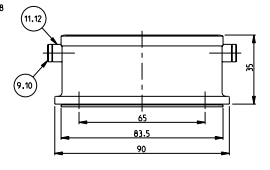

DATE: 09-02-2013
REVISIONS FOR FABRICATION
BY: TECH ELECTRONICS CORPORATION. ALL RIGHTS RESERVED

REV	DATE	DESCRIPTION	BY	CHK	APP
AR	ECR - 001736				ST
AR	ECR-09-022013				ST

1. NOTES.
1. Material:Housing:Aluminum Diecasting Alloy
     Seals: Neoprene
  2. Surface:Aluminum oxide - Varnish black - Grey
  3. Varnish on the inside not necessary
  4. TE Logo removed.
  5. Packaging Quantity 3 Pieces in a box

QTY	DESCRIPTION	MATERIAL	SURFACE	COLOR	ITEM NO	NOTES
1	Flange seal	Nylon		Grey	17	
1	Profile seal	Nylon		Grey	18	
1	Surface mounted housing bottom entry HB	Aluminium	Aluminum oxide	Grey	15	Neutral
1	Flange seal	Rubber		Black	14	
1	Profile seal	Neoprene		Black	13	
2	ZB-Slide spool	Stainless steel		Blue	17	
2	ZB-Slide spool	Steel	Zinc plated	Blue	15	
2	ZB-clip bolt	Stainless steel		Blue	10	
2	ZB-clip bolt	Steel	Zinc plated	Blue	9	
2	ZB-clip positioner	Steel	Zinc plated	Blue	6	
1	ZB-clip positioner	Steel	Zinc plated	Blue	7	
4	ZB-clip positioner	Stainless steel		Blue	8	
4	ZB-clip positioner	Steel	Zinc plated	Blue	5	
2	ZB-Slide clip	Stainless steel		Blue	4	
2	ZB-Slide clip	Steel	Zinc plated	Blue	3	
1	Surface mounted housing bottom entry HB-K	Aluminium	Aluminum oxide	Black	2	
1	Surface mounted housing bottom entry HB	Aluminium	Aluminum oxide	Grey	1	
1-3	0-3 2-8 1-8 1-2 0-2 2-1 1-1 0-1					

REV	DATE	DESCRIPTION	BY	CHK	APP
AR	ECR - 001736				ST
AR	ECR-09-022013				ST

ORDERING TEXT

HB-32-AG-VS
HB-32-AG-VS
HB-R-32-AG-VS
HB-32-AG-18
HB-R-32-AG-18
HB-32-AG-7/8R
HB-R-32-AG-7/8R
HB-32-AG-18
HB-32-AG-18

DATE: 27.09.2002
DRAWN BY: [Signature]
CHECKED BY: [Signature]
APPROVED BY: [Signature]

DATE: 27.09.2002
DRAWN BY: [Signature]
CHECKED BY: [Signature]
APPROVED BY: [Signature]

Surface mounted housing bottom entry
HB-32-AGD

SCALE: 1:2

DATE: 00779 ©=1102352

CUSTOMER DRAWING

Sheet 11 of 11