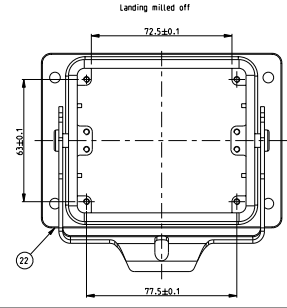

DATE: 09-02-2013  
 REVISIONS FOR FABRICATION  
 BY: TECH ELECTRONICS CORPORATION. ALL RIGHTS RESERVED

REV	DATE	DESCRIPTION	BY	CHK	APP
AR	ECR - 001736				ST
AR	ECR-09-022013				ST

- NOTES.
- Material:Housing:Aluminum Diecasting Alloy  
Seals: Neoprene
  - Surface:Aluminum oxide - Varnish black - Grey
  - Varnish on the inside not necessary
  - TE Logo removed.
  - Packaging Quantity 3 Pieces in a box

QTY	DESCRIPTION	MATERIAL	SURFACE	COLOR	ITEM NO	NOTES
1	Flange seal	Nylon		Grey	17	
1	Profile seal	Nylon		Grey	18	
1	Surface mounted housing bottom entry HB	Aluminium	Aluminum oxide	Grey	15	Neutral
1	Flange seal	Rubber		Black	14	
1	Profile seal	Neoprene		Black	13	
2	ZB-Slide spool	Stainless steel		Blue	17	
2	ZB-Slide spool	Steel	Zinc plated	Blue	15	
2	ZB-clip bolt	Stainless steel		Blue	10	
2	ZB-clip bolt	Steel	Zinc plated	Blue	9	
2	ZB-clip positioner	Steel	Zinc plated	Blue	6	
1	ZB-clip positioner	Steel	Zinc plated	Blue	7	
4	ZB-clip positioner	Stainless steel		Blue	8	
4	ZB-clip positioner	Steel	Zinc plated	Blue	5	
2	ZB-Slide clip	Stainless steel		Blue	4	
2	ZB-Slide clip	Steel	Zinc plated	Blue	3	
1	Surface mounted housing bottom entry HB-K	Aluminium	Aluminum oxide	Black	2	
1	Surface mounted housing bottom entry HB	Aluminium	Aluminum oxide	Grey	1	
1-3	0-3 2-8 1-8 1-2 0-2 2-1 1-1 0-1					

SCALE: 1:2

DATE: 00779 ©=1102352

CUSTOMER DRAWING

Sheet 11 of 11