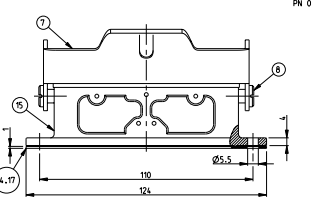

DATE: 09-02-2013  
 REVISIONS FOR FABRICATION  
 BY: TECH ELECTRONICS CORPORATION. ALL RIGHTS RESERVED

REV	DATE	DESCRIPTION	BY	CHK	APP
AR	ECR - 001736				ST
AR	ECR-09-022013				ST

- NOTES.
- Material:Housing:Aluminum Diecasting Alloy  
Seals: Neoprene
  - Surface:Aluminum oxide - Varnish black - Grey
  - Varnish on the inside not necessary
  - TE Logo removed.
  - Packaging Quantity 3 Pieces in a box

QTY	DESCRIPTION	MATERIAL	SURFACE	COLOR	ITEM NO	NOTES
1	Flange seal	Nylon		Grey	17	
1	Profile seal	Nylon		Grey	18	
1	Surface mounted housing bottom entry HB	Aluminium	Aluminum oxide	Grey	15	Neutral
1	Flange seal	Rubber		Black	14	
1	Profile seal	Neoprene		Black	13	
2	ZB-Slide spool	Stainless steel		Blue	17	
2	ZB-Slide spool	Steel	Zinc plated	Blue	15	
2	ZB-clip bolt	Stainless steel		Blue	10	
2	ZB-clip bolt	Steel	Zinc plated	Blue	9	
2	ZB-clip positioner	Steel	Zinc plated	Blue	6	
1	ZB-clip positioner	Steel	Zinc plated	Blue	7	
4	ZB-clip positioner	Stainless steel		Blue	8	
4	ZB-clip positioner	Steel	Zinc plated	Blue	5	
2	ZB-Slide clip	Stainless steel		Blue	4	
2	ZB-Slide clip	Steel	Zinc plated	Blue	3	
1	Surface mounted housing bottom entry HB-K	Aluminium	Aluminum oxide	Black	2	
1	Surface mounted housing bottom entry HB	Aluminium	Aluminum oxide	Grey	1	
1-3	0-3 2-8 1-8 1-2 0-2 2-1 1-1 0-1					

SCALE: 1:2

DATE: 00779 ©=1102352

CUSTOMER DRAWING

Sheet 11 of 11