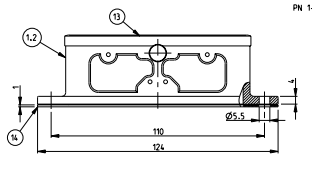

DATE: 09-02-2013  
 REVISIONS FOR FABRICATION  
 BY: TECH ELECTRONICS CORPORATION. ALL RIGHTS RESERVED

REV	DATE	DESCRIPTION	BY	CHK	APP
AR	ECR - 001736				ST
AR	ECR-09-022013				ST

- NOTES.
- Material:Housing:Aluminum Diecasting Alloy  
Seals: Neoprene
  - Surface:Aluminum oxide - Varnish black - Grey
  - Varnish on the inside not necessary
  - TE Logo removed.
  - Packaging Quantity 3 Pieces in a box

QTY	DESCRIPTION	MATERIAL	SURFACE	COLOR	ITEM NO	NOTES
1	Flange seal	Nylon		Grey	17	
1	Profile seal	Nylon		Grey	18	
1	Surface mounted housing bottom entry HB	Aluminium	Aluminum oxide	Grey	15	Neutral
1	Flange seal	Rubber		Black	14	
1	Profile seal	Neoprene		Black	13	
2	ZB-Slide spool	Stainless steel		Blue	17	
2	ZB-Slide spool	Steel	Zinc plated	Blue	15	
2	ZB-clip bolt	Stainless steel		Blue	10	
2	ZB-clip bolt	Steel	Zinc plated	Blue	9	
2	ZB-clip positioner	Steel	Zinc plated	Blue	6	
1	ZB-clip positioner	Steel	Zinc plated	Blue	7	
4	ZB-clip positioner	Stainless steel		Blue	8	
4	ZB-clip positioner	Steel	Zinc plated	Blue	5	
2	ZB-Slide clip	Stainless steel		Blue	4	
2	ZB-Slide clip	Steel	Zinc plated	Blue	3	
1	Surface mounted housing bottom entry HB-K	Aluminium	Aluminum oxide	Black	2	
1	Surface mounted housing bottom entry HB	Aluminium	Aluminum oxide	Grey	1	
1-3	0-3 2-8 1-8 1-2 0-2 2-1 1-1 0-1					

SCALE: 1:2

DATE: 00779 ©=1102352

CUSTOMER DRAWING

Sheet 11 of 11