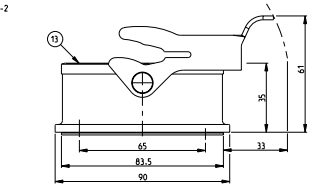

DATE: 09-02-2013
REVISIONS FOR FABRICATION
BY: TECH ELECTRONICS CORPORATION. ALL RIGHTS RESERVED

REV	DATE	DESCRIPTION	BY	CHK	APP
AR	ECR - 001736				ST
AR	ECR-09-022013				ST

1. NOTES.
1. Material:Housing:Aluminum Diecasting Alloy
     Seals: Neoprene
  2. Surface:Aluminum oxide - Varnish black - Grey
  3. Varnish on the inside not necessary
  4. TE Logo removed.
  5. Packaging Quantity 3 Pieces in a box

QTY	DESCRIPTION	MATERIAL	SURFACE	COLOR	ITEM NO	NOTES
1	Flange seal	Nylon		Grey	17	
1	Profile seal	Nylon		Grey	18	
1	Surface mounted housing bottom entry HB	Aluminium	Aluminum oxide	Grey	15	Neutral
1	Flange seal	Rubber		Black	14	
1	Profile seal	Neoprene		Black	13	
2	ZB-Slide spool	Stainless steel		Blue	17	
2	ZB-Slide spool	Steel	Zinc plated	Blue	15	
2	ZB-clip bolt	Stainless steel		Blue	10	
2	ZB-clip bolt	Steel	Zinc plated	Blue	9	
2	ZB-clip positioner	Steel	Zinc plated	Blue	6	
1	ZB-clip positioner	Steel	Zinc plated	Blue	7	
4	ZB-clip positioner	Stainless steel		Blue	8	
4	ZB-clip positioner	Steel	Zinc plated	Blue	5	
2	ZB-Slide clip	Stainless steel		Blue	4	
2	ZB-Slide clip	Steel	Zinc plated	Blue	3	
1	Surface mounted housing bottom entry HB-K	Aluminium	Aluminum oxide	Black	2	
1	Surface mounted housing bottom entry HB	Aluminium	Aluminum oxide	Grey	1	
1-3	0-3 2-8 1-8 1-2 0-2 2-1 1-1 0-1					

REV	DATE	DESCRIPTION	BY	CHK	APP
AR	ECR - 001736				ST
AR	ECR-09-022013				ST

ORDERING TEXT

HB-32-AG-VS
HB-32-AG-VS
HB-R-32-AG-VS
HB-32-AG-18
HB-R-32-AG-18
HB-32-AG-7/8R
HB-R-32-AG-7/8R
HB-32-AG-18
HB-32-AG-18

DATE: 27.09.2002
DRAWN BY: [Signature]
CHECKED BY: [Signature]
APPROVED BY: [Signature]

DATE: 27.09.2002
DRAWN BY: [Signature]
CHECKED BY: [Signature]
APPROVED BY: [Signature]

Surface mounted housing bottom entry
HB-32-AGD

SCALE: 1:2

DATE: 00779 ©=1102352

CUSTOMER DRAWING

Sheet 11 of 11