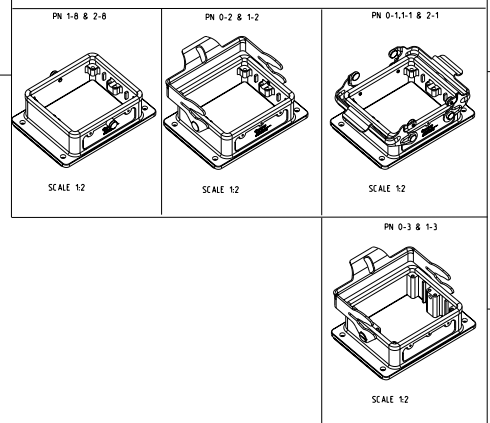

DATE: 09-02-2013  
 REVISIONS FOR FABRICATION  
 BY: TECH ELECTRONICS CORPORATION. ALL RIGHTS RESERVED

REV	DATE	DESCRIPTION	BY	CHK	APP
AR	ECR - 001736				ST
AR	ECR-09-022013				ST

- NOTES.
- Material:Housing:Aluminum Diecasting Alloy  
Seals: Neoprene
  - Surface:Aluminum oxide - Varnish black - Grey
  - Varnish on the inside not necessary
  - TE Logo removed.
  - Packaging Quantity 3 Pieces in a box

QTY	DESCRIPTION	MATERIAL	SURFACE	COLOR	ITEM NO	NOTES
1	Flange seal	Nylon		Grey	17	
1	Profile seal	Nylon		Grey	18	
1	Surface mounted housing bottom entry HB	Aluminium	Aluminum oxide	Grey	15	Neutral
1	Flange seal	Rubber		Black	14	
1	Profile seal	Neoprene		Black	13	
2	ZB-Slide spool	Stainless steel		Blue	17	
2	ZB-Slide spool	Steel	Zinc plated	Blue	15	
2	ZB-clip bolt	Stainless steel		Blue	10	
2	ZB-clip bolt	Steel	Zinc plated	Blue	9	
2	ZB-clip positioner	Steel	Zinc plated	Blue	6	
1	ZB-clip positioner	Steel	Zinc plated	Blue	7	
4	ZB-clip positioner	Stainless steel		Blue	8	
4	ZB-clip positioner	Steel	Zinc plated	Blue	5	
2	ZB-Slide clip	Stainless steel		Blue	4	
2	ZB-Slide clip	Steel	Zinc plated	Blue	3	
1	Surface mounted housing bottom entry HB-K	Aluminium	Aluminum oxide	Black	2	
1	Surface mounted housing bottom entry HB	Aluminium	Aluminum oxide	Grey	1	
1-3	0-3 2-8 1-8 1-2 0-2 2-1 1-1 0-1					

SCALE: 1:2

DATE: 00779 ©=1102352

CUSTOMER DRAWING

Sheet 11 of 11