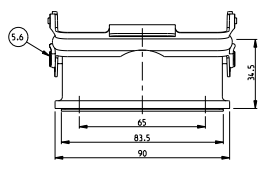

DATE: 09-02-2013
REVISIONS FOR FABRICATION
BY: TECH ELECTRONICS CORPORATION. ALL RIGHTS RESERVED

REV	DATE	DESCRIPTION	BY	CHK	APP
AR	ECR - 001736				ST
AR	ECR-09-022013				ST

1. NOTES.
1. Material:Housing:Aluminum Diecasting Alloy
     Seals: Neoprene
  2. Surface:Aluminum oxide - Varnish black - Grey
  3. Varnish on the inside not necessary
  4. TE Logo removed.
  5. Packaging Quantity 3 Pieces in a box

QTY	DESCRIPTION	MATERIAL	SURFACE	COLOR	ITEM NO	NOTES
1	Flange seal	Nylon		Grey	17	
1	Profile seal	Nylon		Grey	18	
1	Surface mounted housing bottom entry HB	Aluminium	Aluminum oxide	Grey	15	Neutral
1	Flange seal	Rubber		Black	14	
1	Profile seal	Neoprene		Black	13	
2	ZB-Slide spool	Stainless steel		Blue	17	
2	ZB-Slide spool	Steel	Zinc plated	Blue	15	
2	ZB-clip bolt	Stainless steel		Blue	10	
2	ZB-clip bolt	Steel	Zinc plated	Blue	9	
2	ZB-clip positioner	Steel	Zinc plated	Blue	6	
1	ZB-clip positioner	Steel	Zinc plated	Blue	7	
4	ZB-clip positioner	Stainless steel		Blue	8	
4	ZB-clip positioner	Steel	Zinc plated	Blue	5	
2	ZB-Slide clip	Stainless steel		Blue	4	
2	ZB-Slide clip	Steel	Zinc plated	Blue	3	
1	Surface mounted housing bottom entry HB-K	Aluminium	Aluminum oxide	Black	2	
1	Surface mounted housing bottom entry HB	Aluminium	Aluminum oxide	Grey	1	
1-3	0-3 2-8 1-8 1-2 0-2 2-1 1-1 0-1					

REV	DATE	DESCRIPTION	BY	CHK	APP
AR	ECR - 001736				ST
AR	ECR-09-022013				ST

ORDERING TEXT

HB-32-AG-VS
HB-32-AG-VS
HB-R-32-AG-VS
HB-32-AG-18
HB-R-32-AG-18
HB-32-AG-7/8R
HB-R-32-AG-7/8R
HB-32-AG-18
HB-32-AG-18

DATE: 27.09.2002
DRAWN BY: [Signature]
CHECKED BY: [Signature]
APPROVED BY: [Signature]

DATE: 27.09.2002
DRAWN BY: [Signature]
CHECKED BY: [Signature]
APPROVED BY: [Signature]

Surface mounted housing bottom entry
HB-32-AGD

SCALE: 1:2

DATE: 00779 ©=1102352

CUSTOMER DRAWING

Sheet 11 of 11