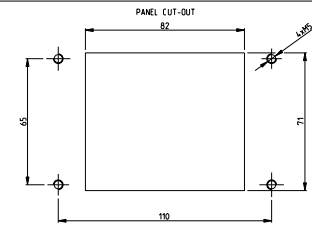

DATE: 09-02-2013
REVISIONS FOR FABRICATION
BY: TECH ELECTRONICS CORPORATION. ALL RIGHTS RESERVED

REV	DATE	DESCRIPTION	BY	CHK	APP
AR	ECR - 001736				ST
AR	ECR-09-022013				ST

1. NOTES.
1. Material:Housing:Aluminum Diecasting Alloy
     Seals: Neoprene
  2. Surface:Aluminum oxide - Varnish black - Grey
  3. Varnish on the inside not necessary
  4. TE Logo removed.
  5. Packaging Quantity 3 Pieces in a box

QTY	DESCRIPTION	MATERIAL	SURFACE	COLOR	ITEM NO	NOTES
1	Flange seal	Nylon		Grey	17	
1	Profile seal	Nylon		Grey	18	
1	Surface mounted housing bottom entry HB	Aluminium	Aluminum oxide	Grey	15	Neutral
1	Flange seal	Rubber		Black	14	
1	Profile seal	Neoprene		Black	13	
2	ZB-Slide spool	Stainless steel		Blue	17	
2	ZB-Slide spool	Steel	Zinc plated	Blue	15	
2	ZB-clip bolt	Stainless steel		Blue	10	
2	ZB-clip bolt	Steel	Zinc plated	Blue	9	
2	ZB-clip positioner	Steel	Zinc plated	Blue	6	
1	ZB-clip positioner	Steel	Zinc plated	Blue	7	
4	ZB-clip positioner	Stainless steel		Blue	8	
4	ZB-clip positioner	Steel	Zinc plated	Blue	5	
2	ZB-Slide clip	Stainless steel		Blue	4	
2	ZB-Slide clip	Steel	Zinc plated	Blue	3	
1	Surface mounted housing bottom entry HB-K	Aluminium	Aluminum oxide	Black	2	
1	Surface mounted housing bottom entry HB	Aluminium	Aluminum oxide	Grey	1	
1-3	0-3 2-8 1-8 1-2 0-2 2-1 1-1 0-1					

REV	DATE	DESCRIPTION	BY	CHK	APP
AR	ECR - 001736				ST
AR	ECR-09-022013				ST

ORDERING TEXT

HB-32-AG-VS
HB-32-AG-VS
HB-R-32-AG-VS
HB-32-AG-18
HB-R-32-AG-18
HB-32-AG-7/8R
HB-R-32-AG-7/8R
HB-32-AG-18
HB-32-AG-18

DATE: 27.09.2002
DRAWN BY: [Signature]
CHECKED BY: [Signature]
APPROVED BY: [Signature]

DATE: 27.09.2002
DRAWN BY: [Signature]
CHECKED BY: [Signature]
APPROVED BY: [Signature]

Surface mounted housing bottom entry
HB-32-AGD

SCALE: 1:2

DATE: 00779 ©=1102352

CUSTOMER DRAWING

Sheet 11 of 11