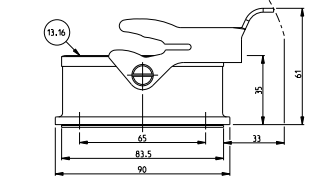

DATE: 09-02-2013
REVISIONS FOR FABRICATION
BY: TECH ELECTRONICS CORPORATION. ALL RIGHTS RESERVED

REV	DATE	DESCRIPTION	BY	CHK	APP
AR	ECR - 001736				ST
AR	ECR-09-022013				ST

1. NOTES.
1. Material:Housing:Aluminum Diecasting Alloy
     Seals: Neoprene
  2. Surface:Aluminum oxide - Varnish black - Grey
  3. Varnish on the inside not necessary
  4. TE Logo removed.
  5. Packaging Quantity 3 Pieces in a box

QTY	DESCRIPTION	MATERIAL	SURFACE	COLOR	ITEM NO	NOTES
1	Flange seal	Nylon		Grey	17	
1	Profile seal	Nylon		Grey	18	
1	Surface mounted housing bottom entry HB	Aluminium	Aluminum oxide	Grey	15	Neutral
1	Flange seal	Rubber		Black	14	
1	Profile seal	Neoprene		Black	13	
2	ZB-Slide spool	Stainless steel		Blue	17	
2	ZB-Slide spool	Steel	Zinc plated	Blue	15	
2	ZB-clip bolt	Stainless steel		Blue	10	
2	ZB-clip bolt	Steel	Zinc plated	Blue	9	
2	ZB-clip positioner	Steel	Zinc plated	Blue	6	
1	ZB-clip positioner	Steel	Zinc plated	Blue	7	
4	ZB-clip positioner	Stainless steel		Blue	8	
4	ZB-clip positioner	Steel	Zinc plated	Blue	5	
2	ZB-Slide clip	Stainless steel		Blue	4	
2	ZB-Slide clip	Steel	Zinc plated	Blue	3	
1	Surface mounted housing bottom entry HB-K	Aluminium	Aluminum oxide	Black	2	
1	Surface mounted housing bottom entry HB	Aluminium	Aluminum oxide	Grey	1	
1-3	0-3 2-8 1-8 1-2 0-2 2-1 1-1 0-1					

REV	DATE	DESCRIPTION	BY	CHK	APP
AR	ECR - 001736				ST
AR	ECR-09-022013				ST

ORDERING TEXT

HB-32-AG-VS
HB-32-AG-VS
HB-R-32-AG-VS
HB-32-AG-18
HB-R-32-AG-18
HB-32-AG-7/8R
HB-R-32-AG-7/8R
HB-32-AG-18
HB-32-AG-18

DATE: 27.09.2002
DRAWN BY: [Signature]
CHECKED BY: [Signature]
APPROVED BY: [Signature]

DATE: 27.09.2002
DRAWN BY: [Signature]
CHECKED BY: [Signature]
APPROVED BY: [Signature]

Surface mounted housing bottom entry
HB-32-AGD

SCALE: 1:2

DATE: 00779 ©=1102352

CUSTOMER DRAWING

Sheet 11 of 11