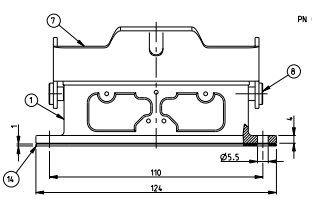

DATE: 09-02-2013  
 REVISIONS FOR FABRICATION  
 BY: TECH ELECTRONICS CORPORATION. ALL RIGHTS RESERVED

REV	DATE	DESCRIPTION	BY	CHK	APP
AR	ECR - 001736				ST
AR	ECR-09-022013				ST

- NOTES.
- Material:Housing:Aluminum Diecasting Alloy  
Seals: Neoprene
  - Surface:Aluminum oxide - Varnish black - Grey
  - Varnish on the inside not necessary
  - TE Logo removed.
  - Packaging Quantity 3 Pieces in a box

QTY	DESCRIPTION	MATERIAL	SURFACE	COLOR	ITEM NO	NOTES
1	Flange seal	Nylon		Grey	17	
1	Profile seal	Nylon		Grey	18	
1	Surface mounted housing bottom entry HB	Aluminium	Aluminum oxide	Grey	15	Neutral
1	Flange seal	Rubber		Black	14	
1	Profile seal	Neoprene		Black	13	
2	ZB-Slide spool	Stainless steel		Blue	17	
2	ZB-Slide spool	Steel	Zinc plated	Blue	15	
2	ZB-clip bolt	Stainless steel		Blue	10	
2	ZB-clip bolt	Steel	Zinc plated	Blue	9	
2	ZB-clip positioner	Steel	Zinc plated	Blue	6	
1	ZB-clip positioner	Steel	Zinc plated	Blue	7	
4	ZB-clip positioner	Stainless steel		Blue	8	
4	ZB-clip positioner	Steel	Zinc plated	Blue	5	
2	ZB-Slide clip	Stainless steel		Blue	4	
2	ZB-Slide clip	Steel	Zinc plated	Blue	3	
1	Surface mounted housing bottom entry HB-K	Aluminium	Aluminum oxide	Black	2	
1	Surface mounted housing bottom entry HB	Aluminium	Aluminum oxide	Grey	1	
1-3	0-3 2-8 1-8 1-2 0-2 2-1 1-1 0-1					

SCALE: 1:2

DATE: 00779 ©=1102352

CUSTOMER DRAWING

Sheet 11 of 11