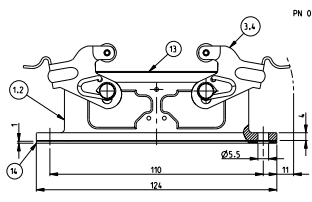

DATE: 09-02-2013  
 REVISIONS FOR FABRICATION  
 BY: TECH ELECTRONICS CORPORATION. ALL RIGHTS RESERVED

REV	DATE	DESCRIPTION	BY	CHK	APP
AR	ECR - 001736				ST
AR	ECR-09-022013				ST

- NOTES.
- Material:Housing:Aluminum Diecasting Alloy  
Seals: Neoprene
  - Surface:Aluminum oxide - Varnish black - Grey
  - Varnish on the inside not necessary
  - TE Logo removed.
  - Packaging Quantity 3 Pieces in a box

QTY	DESCRIPTION	MATERIAL	SURFACE	COLOR	ITEM NO	NOTES
1	Flange seal	Nylon		Grey	17	
1	Profile seal	Nylon		Grey	18	
1	Surface mounted housing bottom entry HB	Aluminium	Aluminum oxide	Grey	15	Neutral
1	Flange seal	Rubber		Black	14	
1	Profile seal	Neoprene		Black	13	
2	ZB-Slide spool	Stainless steel		Blue	17	
2	ZB-Slide spool	Steel	Zinc plated	Blue	15	
2	ZB-clip bolt	Stainless steel		Blue	10	
2	ZB-clip bolt	Steel	Zinc plated	Blue	9	
2	ZB-clip positioner	Steel	Zinc plated	Blue	6	
1	ZB-clip positioner	Steel	Zinc plated	Blue	7	
4	ZB-clip positioner	Stainless steel		Blue	8	
4	ZB-clip positioner	Steel	Zinc plated	Blue	5	
2	ZB-Slide clip	Stainless steel		Blue	4	
2	ZB-Slide clip	Steel	Zinc plated	Blue	3	
1	Surface mounted housing bottom entry HB-K	Aluminium	Aluminum oxide	Black	2	
1	Surface mounted housing bottom entry HB	Aluminium	Aluminum oxide	Grey	1	
1-3	0-3 2-8 1-8 1-2 0-2 2-1 1-1 0-1					

SCALE: 1:2

DATE: 00779 ©=1102352

CUSTOMER DRAWING

Sheet 11 of 11