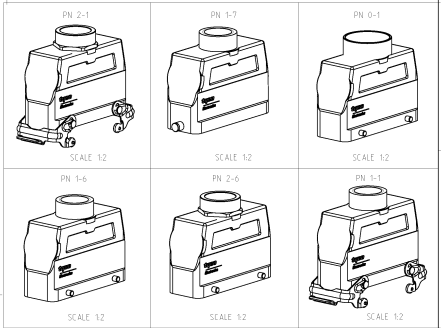

1. NOTES:
1. 1 Material:Housing:Aluminium Die-casting Alloy
  2. 2 Surface:Varnish grey
  3. 3 Varnish on the inside not necessary
  4. 4 Packaging Quantity: 5 Pieces in a box
  5. 5 OBsolete PARTS; OBsolete CIS STREAMLINING PER D.REMAUD/D.SINH