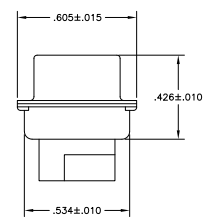

▲▲▲	.120	-	5-208744-5
▲▲	.154	-	5-208744-2
▲▲	.120	-	5-208744-1
▲▲	.120	-	208744-5
▲▲	.154	311P405-23P-B-15	208744-4
▲▲	.120	311P405-23P-B-12	208744-3
▲▲	.154	-	208744-2
▲▲	.120	-	208744-1