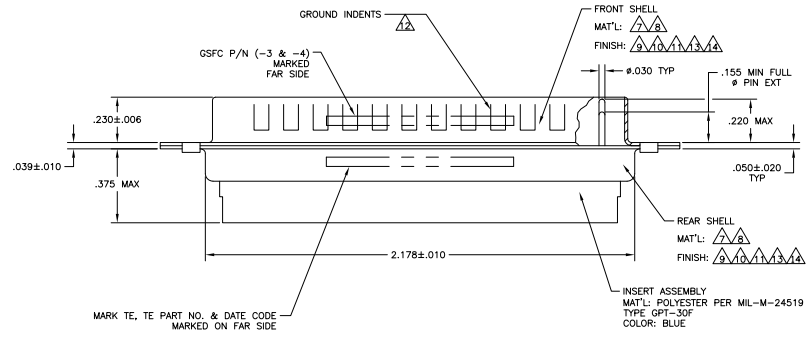

▲▲▲	.120	-	5-208744-5
▲▲	.154	-	5-208744-2
▲▲	.120	-	5-208744-1
▲▲	.120	-	208744-5
▲▲	.154	311P405-23P-B-15	208744-4
▲▲	.120	311P405-23P-B-12	208744-3
▲▲	.154	-	208744-2
▲▲	.120	-	208744-1