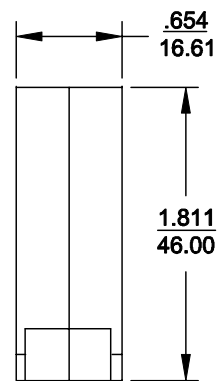

DESCRIPTION: **980 SERIES ETHERNET STRAIGHT BACKSHELL**

- BACKSHELL KIT INCLUDES:**
- (2) BACKSHELL HALVES
 - (2) HOUSING SCREWS
 - (2) HOUSING NUTS
 - (1) GROMMET TREE - VARIOUS SIZES
(NON-CONDUCTIVE GROMMETS)

SERIES 980-XXX-XXX-XX1

POSITIONS 015

MATERIAL 030 = ZINC

COLOR: 12 = NICKEL OVER COPPER

PUT-UPS 1 = KIT

4-40 INTERNAL THREADS

**MATERIAL: DIE-CAST ZINC ALLOY
NICKEL PLATED**

 NorComp	<small>THESE DRAWINGS AND SPECIFICATIONS ARE THE PROPERTY OF NorComp AND SHALL NOT BE REPRODUCED, COPIED OR USED AS THE BASIS FOR THE MANUFACTURE OR SALE OF APPARATUS WITHOUT WRITTEN PERMISSION.</small>		DRAWN: PAM JENKINS	DATE: 8-7-98
			CHECKED:	DATE:
			SCALE	SHEET OF
			DWG NO.	REV 2
980-015-030-121				