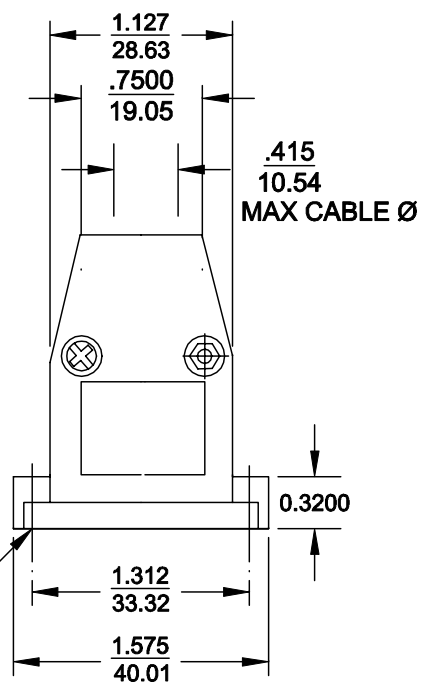

DESCRIPTION: **980 SERIES ETHERNET STRAIGHT BACKSHELL**

- BACKSHELL KIT INCLUDES:**
- (2) BACKSHELL HALVES
 - (2) HOUSING SCREWS
 - (2) HOUSING NUTS
 - (1) GROMMET TREE - VARIOUS SIZES
(NON-CONDUCTIVE GROMMETS)

SERIES 980-XXX-XXX-XX1

POSITIONS 015

MATERIAL 030 = ZINC

COLOR: 12 = NICKEL OVER COPPER

PUT-UPS 1 = KIT

4-40 INTERNAL THREADS

**MATERIAL: DIE-CAST ZINC ALLOY
NICKEL PLATED**

 NorComp	<small>THESE DRAWINGS AND SPECIFICATIONS ARE THE PROPERTY OF NorComp AND SHALL NOT BE REPRODUCED, COPIED OR USED AS THE BASIS FOR THE MANUFACTURE OR SALE OF APPARATUS WITHOUT WRITTEN PERMISSION.</small>		DRAWN: PAM JENKINS	DATE: 8-7-98
			CHECKED:	DATE:
			SCALE	SHEET OF
			DWG NO.	REV 2
980-015-030-121				