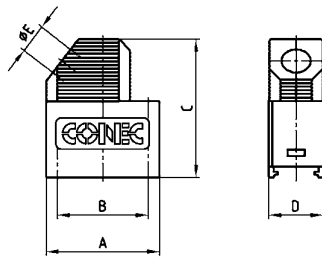

D-SUB PLASTIC HOOD

Side cable entry – 9-50 pos. – With and without internal shielding

RoHS compliant – CSA listed, File No.: LR 115000-1 – UL listed, File No.: E202784

DESCRIPTION

- Material: Polycarbonate Black or Grey + Glas filled
- Design:
 - without shielding
 - with internal shielding
- Fastening:
 - Metal jack screw with plastic head or full metal jack screws
- Press-fit housing assembly
- Attenuation factor at 10 MHz > 60dB (shielded version)
- Bulk or single packaged units

PRODUCT DRAWING

9 pos.

15-50 pos.

No. of pos.	A	B	C	D	Ø E
09	31.30	25.00	39.15	15.00	8.00
15	39.62	33.30	39.15	15.00	9.00
25	53.52	47.00	39.15	15.00	11.00
37	69.80	63.50	39.15	15.00	11.00
50	67.41	61.10	39.15	19.00	14.50

ORDER DATA

D-SUB PLASTIC HOOD – SIDE CABLE ENTRY - UNSHIELDED		
No. of pos.	Design	Part Number
09	Black housing / Metal jack screw / Plastic head	165 X 11709 X
15	Black housing / Metal jack screw / Plastic head	165 X 11719 X
25	Black housing / Metal jack screw / Plastic head	165 X 11729 X
37	Black housing / Metal jack screw / Plastic head	165 X 11739 X
50	Black housing / Metal jack screw / Plastic head	165 X 11749 X
09	Black housing / Full metal jack screw	165 X 00829 A
15	Black housing / Full metal jack screw	165 X 00839 A
25	Black housing / Full metal jack screw	165 X 00849 A
37	Black housing / Full metal jack screw	165 X 00859 A
50	Black housing / Full metal jack screw	165 X 00869 A
09	Grey housing / Metal jack screw / Plastic head	165 X 16019 X
15	Grey housing / Metal jack screw / Plastic head	165 X 16029 X
25	Grey housing / Metal jack screw / Plastic head	165 X 16039 X
37	Grey housing / Metal jack screw / Plastic head	165 X 16049 X
50	Grey housing / Metal jack screw / Plastic head	165 X 16059 X
09	Grey housing / Full metal jack screw	165 X 16069 X
15	Grey housing / Full metal jack screw	165 X 16079 X
25	Grey housing / Full metal jack screw	165 X 16089 X
37	Grey housing / Full metal jack screw	165 X 16099 X
50	Grey housing / Full metal jack screw	165 X 16109 X