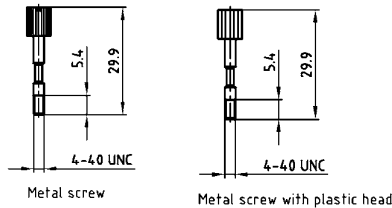

D-SUB PLASTIC HOOD

Side cable entry – 9-50 pos. – With and without internal shielding

RoHS compliant – CSA listed, File No.: LR 115000-1 – UL listed, File No.: E202784

DESCRIPTION

- Material: Polycarbonate Black or Grey + Glas filled
- Design:
 - without shielding
 - with internal shielding
- Fastening:
 - Metal jack screw with plastic head or full metal jack screws
- Press-fit housing assembly
- Attenuation factor at 10 MHz > 60dB (shielded version)
- Bulk or single packaged units

PRODUCT DRAWING

9 pos.

15-50 pos.

No. of pos.	A	B	C	D	Ø E
09	31.30	25.00	39.15	15.00	8.00
15	39.62	33.30	39.15	15.00	9.00
25	53.52	47.00	39.15	15.00	11.00
37	69.80	63.50	39.15	15.00	11.00
50	67.41	61.10	39.15	19.00	14.50

ORDER DATA

D-SUB PLASTIC HOOD – SIDE CABLE ENTRY - UNSHIELDED		
No. of pos.	Design	Part Number
09	Black housing / Metal jack screw / Plastic head	165 X 11709 X
15	Black housing / Metal jack screw / Plastic head	165 X 11719 X
25	Black housing / Metal jack screw / Plastic head	165 X 11729 X
37	Black housing / Metal jack screw / Plastic head	165 X 11739 X
50	Black housing / Metal jack screw / Plastic head	165 X 11749 X
09	Black housing / Full metal jack screw	165 X 00829 A
15	Black housing / Full metal jack screw	165 X 00839 A
25	Black housing / Full metal jack screw	165 X 00849 A
37	Black housing / Full metal jack screw	165 X 00859 A
50	Black housing / Full metal jack screw	165 X 00869 A
09	Grey housing / Metal jack screw / Plastic head	165 X 16019 X
15	Grey housing / Metal jack screw / Plastic head	165 X 16029 X
25	Grey housing / Metal jack screw / Plastic head	165 X 16039 X
37	Grey housing / Metal jack screw / Plastic head	165 X 16049 X
50	Grey housing / Metal jack screw / Plastic head	165 X 16059 X
09	Grey housing / Full metal jack screw	165 X 16069 X
15	Grey housing / Full metal jack screw	165 X 16079 X
25	Grey housing / Full metal jack screw	165 X 16089 X
37	Grey housing / Full metal jack screw	165 X 16099 X
50	Grey housing / Full metal jack screw	165 X 16109 X