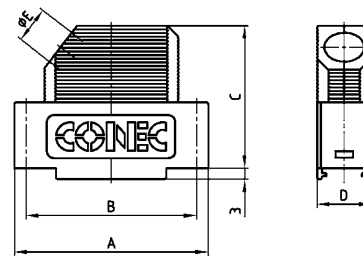

D-SUB PLASTIC HOOD

Side cable entry – 9-50 pos. – With and without internal shielding

RoHS compliant – CSA listed, File No.: LR 115000-1 – UL listed, File No.: E202784

DESCRIPTION

- Material: Polycarbonate Black or Grey + Glas filled
- Design:
 - without shielding
 - with internal shielding
- Fastening:
 - Metal jack screw with plastic head or full metal jack screws
- Press-fit housing assembly
- Attenuation factor at 10 MHz > 60dB (shielded version)
- Bulk or single packaged units

PRODUCT DRAWING

9 pos.

15-50 pos.

No. of pos.	A	B	C	D	Ø E
09	31.30	25.00	39.15	15.00	8.00
15	39.62	33.30	39.15	15.00	9.00
25	53.52	47.00	39.15	15.00	11.00
37	69.80	63.50	39.15	15.00	11.00
50	67.41	61.10	39.15	19.00	14.50

ORDER DATA

D-SUB PLASTIC HOOD – SIDE CABLE ENTRY - UNSHIELDED		
No. of pos.	Design	Part Number
09	Black housing / Metal jack screw / Plastic head	165 X 11709 X
15	Black housing / Metal jack screw / Plastic head	165 X 11719 X
25	Black housing / Metal jack screw / Plastic head	165 X 11729 X
37	Black housing / Metal jack screw / Plastic head	165 X 11739 X
50	Black housing / Metal jack screw / Plastic head	165 X 11749 X
09	Black housing / Full metal jack screw	165 X 00829 A
15	Black housing / Full metal jack screw	165 X 00839 A
25	Black housing / Full metal jack screw	165 X 00849 A
37	Black housing / Full metal jack screw	165 X 00859 A
50	Black housing / Full metal jack screw	165 X 00869 A
09	Grey housing / Metal jack screw / Plastic head	165 X 16019 X
15	Grey housing / Metal jack screw / Plastic head	165 X 16029 X
25	Grey housing / Metal jack screw / Plastic head	165 X 16039 X
37	Grey housing / Metal jack screw / Plastic head	165 X 16049 X
50	Grey housing / Metal jack screw / Plastic head	165 X 16059 X
09	Grey housing / Full metal jack screw	165 X 16069 X
15	Grey housing / Full metal jack screw	165 X 16079 X
25	Grey housing / Full metal jack screw	165 X 16089 X
37	Grey housing / Full metal jack screw	165 X 16099 X
50	Grey housing / Full metal jack screw	165 X 16109 X