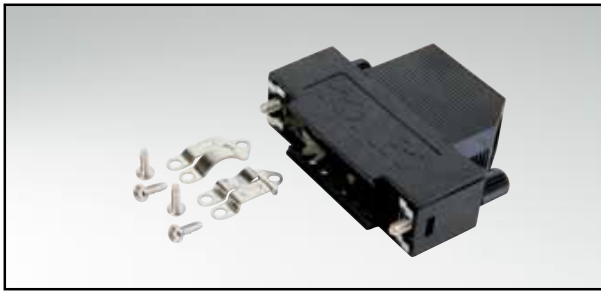

D-SUB PLASTIC HOOD

Side cable entry – 9-50 pos. – With and without internal shielding

RoHS compliant – CSA listed, File No.: LR 115000-1 – UL listed, File No.: E202784

DESCRIPTION

- Material: Polycarbonate Black or Grey + Glas filled
- Design:
 - without shielding
 - with internal shielding
- Fastening:
 - Metal jack screw with plastic head or full metal jack screws
- Press-fit housing assembly
- Attenuation factor at 10 MHz > 60dB (shielded version)
- Bulk or single packaged units

ORDER DATA

D-SUB PLASTIC HOOD – SIDE CABLE ENTRY - UNSHIELDED		
No. of pos.	Design	Part Number
09	Black housing / Metal jack screw / Plastic head	165 X 11709 X
15	Black housing / Metal jack screw / Plastic head	165 X 11719 X
25	Black housing / Metal jack screw / Plastic head	165 X 11729 X
37	Black housing / Metal jack screw / Plastic head	165 X 11739 X
50	Black housing / Metal jack screw / Plastic head	165 X 11749 X
09	Black housing / Full metal jack screw	165 X 00829 A
15	Black housing / Full metal jack screw	165 X 00839 A
25	Black housing / Full metal jack screw	165 X 00849 A
37	Black housing / Full metal jack screw	165 X 00859 A
50	Black housing / Full metal jack screw	165 X 00869 A
09	Grey housing / Metal jack screw / Plastic head	165 X 16019 X
15	Grey housing / Metal jack screw / Plastic head	165 X 16029 X
25	Grey housing / Metal jack screw / Plastic head	165 X 16039 X
37	Grey housing / Metal jack screw / Plastic head	165 X 16049 X
50	Grey housing / Metal jack screw / Plastic head	165 X 16059 X
09	Grey housing / Full metal jack screw	165 X 16069 X
15	Grey housing / Full metal jack screw	165 X 16079 X
25	Grey housing / Full metal jack screw	165 X 16089 X
37	Grey housing / Full metal jack screw	165 X 16099 X
50	Grey housing / Full metal jack screw	165 X 16109 X