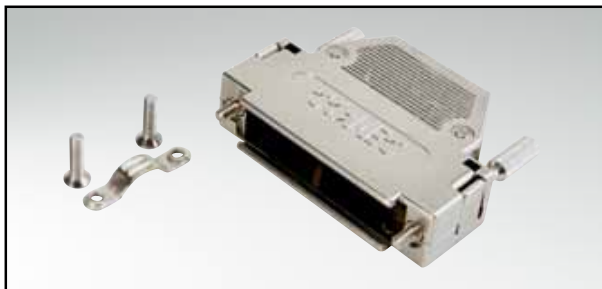

D-SUB PLASTIC HOOD

Straight cable entry – 9-50 pos. – With jack screws

RoHS compliant – CSA listed, File No.: LR 115000-1 – UL listed, File No.: E202784

DESCRIPTION

- Two-part plastic hood
- Integrated cable clamping
- Material:
 - Plastic hood grey/black: Polyamide + Glas filled, UL 94 V-0
 - Plastic hood metallized: ABS, UL 94 V-0
- Fastening:
 - 4-40 UNC jack screw
 - M3 jack screw
- Bulk or single packaged units

ORDER DATA

D-SUB PLASTIC HOOD – STRAIGHT CABLE ENTRY		
No. of pos.	Design	Part Number
09	Black housing / 4-40 UNC Jack screw	165 X 10139 X
15	Black housing / 4-40 UNC Jack screw	165 X 10149 X
25	Black housing / 4-40 UNC Jack screw	165 X 10159 X
37	Black housing / 4-40 UNC Jack screw	165 X 10169 X
50	Black housing / 4-40 UNC Jack screw	165 X 10179 X
09	Black housing / M3 Jack screw	165 X 10189 X
15	Black housing / M3 Jack screw	165 X 10199 X
25	Black housing / M3 Jack screw	165 X 10209 X
37	Black housing / M3 Jack screw	165 X 10219 X
50	Black housing / M3 Jack screw	165 X 10229 X
09	Grey housing / 4-40-UNC Jack screw	165 X 14109 X
15	Grey housing / 4-40-UNC Jack screw	165 X 14119 X
25	Grey housing / 4-40-UNC Jack screw	165 X 14129 X
37	Grey housing / 4-40-UNC Jack screw	165 X 14139 X
50	Grey housing / 4-40-UNC Jack screw	165 X 14149 X
09	Grey housing / M3 Jack screw	165 X 14159 X
15	Grey housing / M3 Jack screw	165 X 14169 X
25	Grey housing / M3 Jack screw	165 X 14179 X
37	Grey housing / M3 Jack screw	165 X 14189 X
50	Grey housing / M3 Jack screw	165 X 14199 X