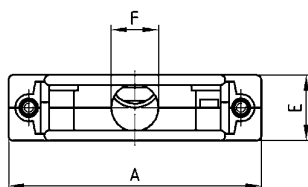

D-SUB PLASTIC HOOD

Straight cable entry – 9-50 pos. – With jack screws

RoHS compliant – CSA listed, File No.: LR 115000-1 – UL listed, File No.: E202784

DESCRIPTION

- Two-part plastic hood
- Integrated cable clamping
- Material:
 - Plastic hood grey/black: Polyamide + Glas filled, UL 94 V-0
 - Plastic hood metallized: ABS, UL 94 V-0
- Fastening:
 - 4-40 UNC jack screw
 - M3 jack screw
- Bulk or single packaged units

PRODUCT DRAWING

No. of pos.	A	B	C	D	E	Ø F
09	34.00	25.00	25.00	27.75	14.50	8.50
15	42.30	33.30	37.00	39.75	14.50	10.00
25	56.00	47.00	37.00	39.75	14.50	10.50
37	72.50	63.50	37.00	39.75	14.50	10.50
50	67.00	61.10	49.10	51.40	19.80	14.00

ORDER DATA

D-SUB PLASTIC HOOD – STRAIGHT CABLE ENTRY		
No. of pos.	Design	Part Number
09	Black housing / 4-40 UNC Jack screw	165 X 10139 X
15	Black housing / 4-40 UNC Jack screw	165 X 10149 X
25	Black housing / 4-40 UNC Jack screw	165 X 10159 X
37	Black housing / 4-40 UNC Jack screw	165 X 10169 X
50	Black housing / 4-40 UNC Jack screw	165 X 10179 X
09	Black housing / M3 Jack screw	165 X 10189 X
15	Black housing / M3 Jack screw	165 X 10199 X
25	Black housing / M3 Jack screw	165 X 10209 X
37	Black housing / M3 Jack screw	165 X 10219 X
50	Black housing / M3 Jack screw	165 X 10229 X
09	Grey housing / 4-40-UNC Jack screw	165 X 14109 X
15	Grey housing / 4-40-UNC Jack screw	165 X 14119 X
25	Grey housing / 4-40-UNC Jack screw	165 X 14129 X
37	Grey housing / 4-40-UNC Jack screw	165 X 14139 X
50	Grey housing / 4-40-UNC Jack screw	165 X 14149 X
09	Grey housing / M3 Jack screw	165 X 14159 X
15	Grey housing / M3 Jack screw	165 X 14169 X
25	Grey housing / M3 Jack screw	165 X 14179 X
37	Grey housing / M3 Jack screw	165 X 14189 X
50	Grey housing / M3 Jack screw	165 X 14199 X