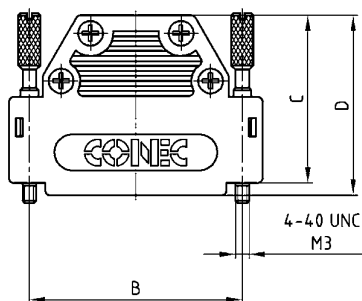

No. of pos.	A	B	C	D	E	Ø F
09	34.00	25.00	25.00	27.75	14.50	8.50
15	42.30	33.30	37.00	39.75	14.50	10.00
25	56.00	47.00	37.00	39.75	14.50	10.50
37	72.50	63.50	37.00	39.75	14.50	10.50
50	67.00	61.10	49.10	51.40	19.80	14.00

ORDER DATA

D-SUB PLASTIC HOOD – STRAIGHT CABLE ENTRY		
No. of pos.	Design	Part Number
09	Black housing / 4-40 UNC Jack screw	165 X 10139 X
15	Black housing / 4-40 UNC Jack screw	165 X 10149 X
25	Black housing / 4-40 UNC Jack screw	165 X 10159 X
37	Black housing / 4-40 UNC Jack screw	165 X 10169 X
50	Black housing / 4-40 UNC Jack screw	165 X 10179 X
09	Black housing / M3 Jack screw	165 X 10189 X
15	Black housing / M3 Jack screw	165 X 10199 X
25	Black housing / M3 Jack screw	165 X 10209 X
37	Black housing / M3 Jack screw	165 X 10219 X
50	Black housing / M3 Jack screw	165 X 10229 X
09	Grey housing / 4-40-UNC Jack screw	165 X 14109 X
15	Grey housing / 4-40-UNC Jack screw	165 X 14119 X
25	Grey housing / 4-40-UNC Jack screw	165 X 14129 X
37	Grey housing / 4-40-UNC Jack screw	165 X 14139 X
50	Grey housing / 4-40-UNC Jack screw	165 X 14149 X
09	Grey housing / M3 Jack screw	165 X 14159 X
15	Grey housing / M3 Jack screw	165 X 14169 X
25	Grey housing / M3 Jack screw	165 X 14179 X
37	Grey housing / M3 Jack screw	165 X 14189 X
50	Grey housing / M3 Jack screw	165 X 14199 X

D-SUB PLASTIC HOOD – STRAIGHT CABLE ENTRY - METALLIZED		
No. of pos.	Design	Part Number
09	Metallized housing / 4-40 UNC Jack screw	165 X 10909 X
15	Metallized housing / 4-40 UNC Jack screw	165 X 10919 X
25	Metallized housing / 4-40 UNC Jack screw	165 X 10929 X
37	Metallized housing / 4-40 UNC Jack screw	165 X 10939 X
50	Metallized housing / 4-40 UNC Jack screw	165 X 10949 X
09	Metallized housing / M3 Jack screw	165 X 10959 X
15	Metallized housing / M3 Jack screw	165 X 10969 X
25	Metallized housing / M3 Jack screw	165 X 10979 X
37	Metallized housing / M3 Jack screw	165 X 10989 X
50	Metallized housing / M3 Jack screw	165 X 10999 X

For single packaged add the letter „E“ at the end of the part number.