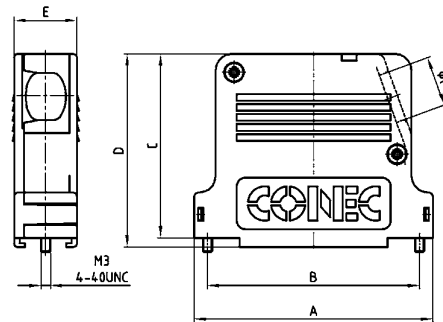

D-SUB PLASTIC HOOD

Side cable entry – 9-50 pos.

RoHS compliant – CSA listed, File No.: LR 115000-1 – UL listed, File No.: E202784

DESCRIPTION

- Suitable for Combination D-SUB Connectors
- Large internal space for crimp, high power and coaxial contacts
- Material:
 - Plastic hood black: Polyester, UL 94 V-0
 - Plastic hood metallized: ABS, UL 94 V-0
- Fastening:
 - 4-40 UNC or M3 short screw
- Bulk or single packaged units

PRODUCT DRAWING

9-25 pos.

37-50 pos

No. of pos.	A	B	C	D	E	Ø F
09	32.90	25.00	39.50	41.90	16.40	8.60
15	41.20	33.30	45.50	47.90	16.40	9.40
25	54.90	47.00	52.50	54.90	16.40	13.00
37	71.40	63.50	55.00	57.90	18.80	15.00
50	69.00	61.10	55.00	57.90	19.60	14.90

ORDER DATA

D-SUB PLASTIC HOOD BLACK		
No. of pos.	Design	Part Number
09	Black housing / 4-40 UNC Short screw	165 X 13419 X
15	Black housing / 4-40 UNC Short screw	165 X 13429 X
25	Black housing / 4-40 UNC Short screw	165 X 13439 X
37	Black housing / 4-40 UNC Short screw	165 X 13449 X
50	Black housing / 4-40 UNC Short screw	165 X 13459 X
09	Black housing / M3 Short screw	165 X 14559 X
15	Black housing / M3 Short screw	165 X 14569 X
25	Black housing / M3 Short screw	165 X 14579 X
37	Black housing / M3 Short screw	165 X 14589 X
50	Black housing / M3 Short screw	165 X 14599 X

D-SUB PLASTIC HOOD METALLIZED		
No. of pos.	Design	Part Number
09	Metallized housing / 4-40 UNC Short screw	165 X 13519 X
15	Metallized housing / 4-40 UNC Short screw	165 X 13529 X
25	Metallized housing / 4-40 UNC Short screw	165 X 13539 X
37	Metallized housing / 4-40 UNC Short screw	165 X 13549 X
50	Metallized housing / 4-40 UNC Short screw	165 X 13559 X
09	Metallized housing / M3 Short screw	165 X 14659 X
15	Metallized housing / M3 Short screw	165 X 14669 X
25	Metallized housing / M3 Short screw	165 X 14679 X
37	Metallized housing / M3 Short screw	165 X 14689 X
50	Metallized housing / M3 Short screw	165 X 14699 X