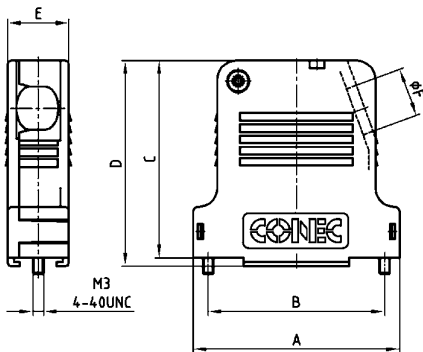

D-SUB PLASTIC HOOD

Side cable entry – 9-50 pos.

RoHS compliant – CSA listed, File No.: LR 115000-1 – UL listed, File No.: E202784

DESCRIPTION

- Suitable for Combination D-SUB Connectors
- Large internal space for crimp, high power and coaxial contacts
- Material:
 - Plastic hood black: Polyester, UL 94 V-0
 - Plastic hood metallized: ABS, UL 94 V-0
- Fastening:
 - 4-40 UNC or M3 short screw
- Bulk or single packaged units

PRODUCT DRAWING

9-25 pos.

37-50 pos

No. of pos.	A	B	C	D	E	Ø F
09	32.90	25.00	39.50	41.90	16.40	8.60
15	41.20	33.30	45.50	47.90	16.40	9.40
25	54.90	47.00	52.50	54.90	16.40	13.00
37	71.40	63.50	55.00	57.90	18.80	15.00
50	69.00	61.10	55.00	57.90	19.60	14.90

ORDER DATA

D-SUB PLASTIC HOOD BLACK		
No. of pos.	Design	Part Number
09	Black housing / 4-40 UNC Short screw	165 X 13419 X
15	Black housing / 4-40 UNC Short screw	165 X 13429 X
25	Black housing / 4-40 UNC Short screw	165 X 13439 X
37	Black housing / 4-40 UNC Short screw	165 X 13449 X
50	Black housing / 4-40 UNC Short screw	165 X 13459 X
09	Black housing / M3 Short screw	165 X 14559 X
15	Black housing / M3 Short screw	165 X 14569 X
25	Black housing / M3 Short screw	165 X 14579 X
37	Black housing / M3 Short screw	165 X 14589 X
50	Black housing / M3 Short screw	165 X 14599 X

D-SUB PLASTIC HOOD METALLIZED		
No. of pos.	Design	Part Number
09	Metallized housing / 4-40 UNC Short screw	165 X 13519 X
15	Metallized housing / 4-40 UNC Short screw	165 X 13529 X
25	Metallized housing / 4-40 UNC Short screw	165 X 13539 X
37	Metallized housing / 4-40 UNC Short screw	165 X 13549 X
50	Metallized housing / 4-40 UNC Short screw	165 X 13559 X
09	Metallized housing / M3 Short screw	165 X 14659 X
15	Metallized housing / M3 Short screw	165 X 14669 X
25	Metallized housing / M3 Short screw	165 X 14679 X
37	Metallized housing / M3 Short screw	165 X 14689 X
50	Metallized housing / M3 Short screw	165 X 14699 X