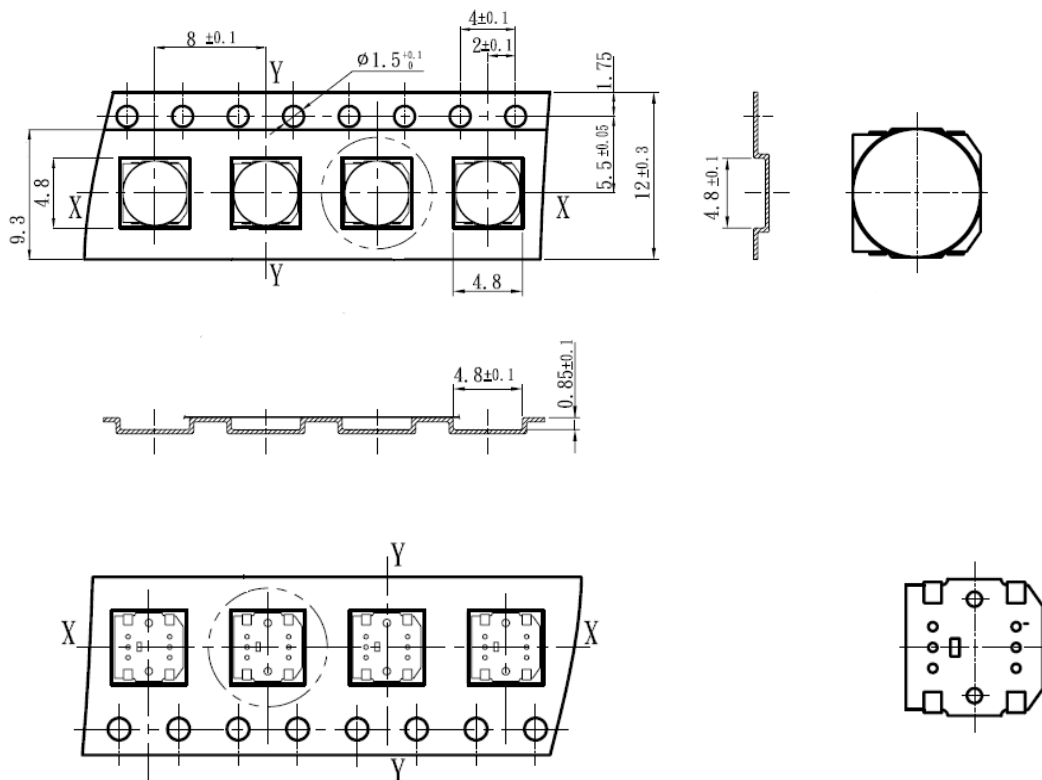

Model SWT4

PACKAGING

Carrier Tape form and Dimensions

Pulling-out direction of the tape