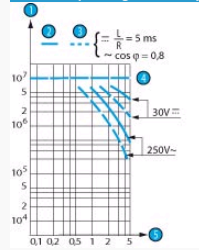

Curves : Operating curve for type 831370

N°	Legend
1	Number of cycles
2	Resistive circuit
3	Inductive circuit
4	Mechanical life limit
5	Current in Amps

Special adaptations

- Special levers
- UL approval