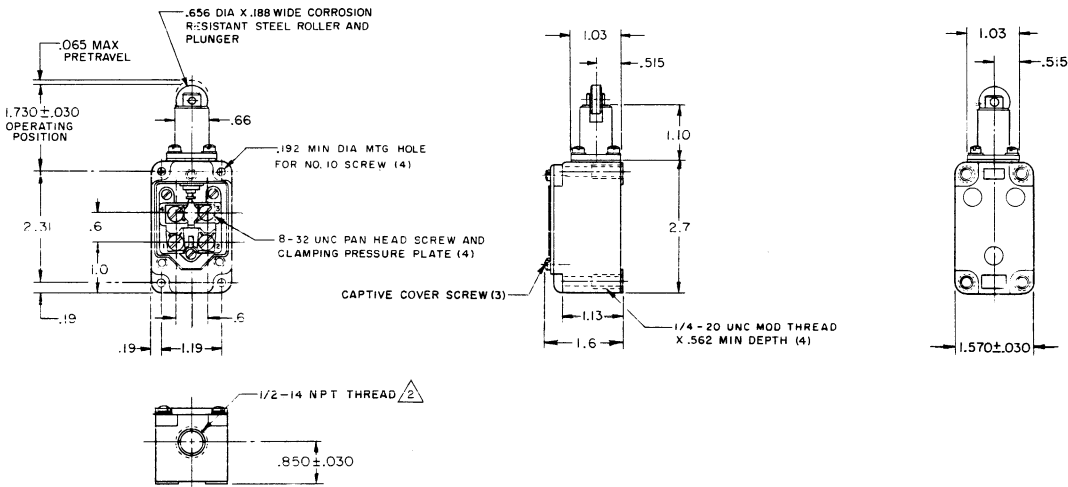

H MICRO SWITCH
FREEPORT, ILLINOIS, U.S.A.
A DIVISION OF HONEYWELL
FED. MFG. CODE B1929

SWITCH-ENCLOSED

CATALOG LISTING
5LS1 ★

NOTE -
⚠ SEAL TO BE FURNISHED BY USER
3 - ROLLER ASSEMBLY MAY BE RE-ASSEMBLED 90° FROM POSITION SHOWN

THIS DRAWING COVERS A PROPRIETARY ITEM AND IS THE PROPERTY OF MICRO SWITCH, A DIVISION OF MINNEAPOLIS-HONEYWELL REGULATOR CO. THIS DRAWING IS NOT TO BE COPIED OR USED WITHOUT THE APPROVAL OF MICRO SWITCH.

CHARACTERISTICS	ELECTRICAL DATA	SCALE 1/2 TO 1
OPERATING FORCE --- 7 LB MAX	CONTACT ARRANGEMENT (SEE CIRCUIT DIAGRAM)	DO NOT SCALE PRINT
RELEASE FORCE --- 2 LB MIN	10A-120, 240, OR 480 VAC; 1/3 HP - 120 VAC 1/4 HP - 240 VAC; 0.8A - 120 VDC; 0.4A - 240 VDC 1A - 550 VDC PILOT DUTY: 400 VAC MAX	UNLESS OTHERWISE NOTED DIMENSIONS ARE IN INCHES
DIFFERENTIAL TRAVEL --- .020 MAX		TOLERANCES ARE:
OVERTRAVEL --- .219 MIN		ONE PLACE (.01) 2.030
RELEASE TRAVEL --- .015 MIN		TWO PLACE (.001) 2.619
SWITCH-BASIC REPLACEMENT --- 2 MNI		THREE PLACE (.000) 2.008
		ANGLES 2
		WEIGHT