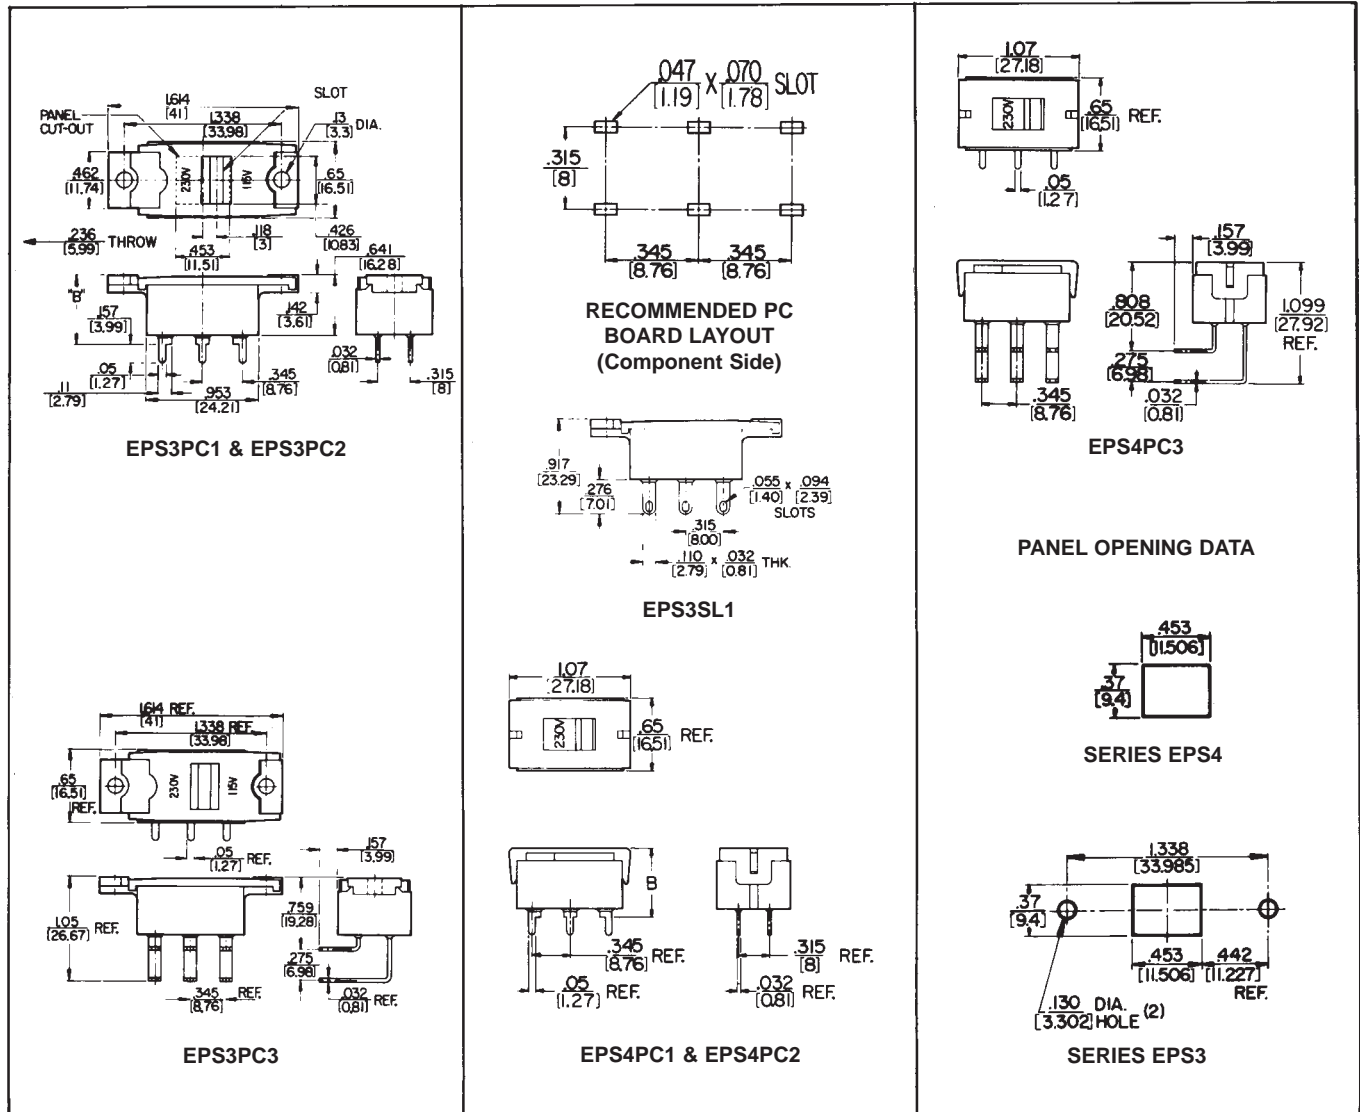

## EUROPEAN LINE VOLTAGE SELECTOR SWITCHES

DIMENSIONS ARE FOR REFERENCE ONLY  $\frac{\text{Inch}}{\text{(mm)}}$

NOTE: Contact your Switchcraft Representative for price and delivery.