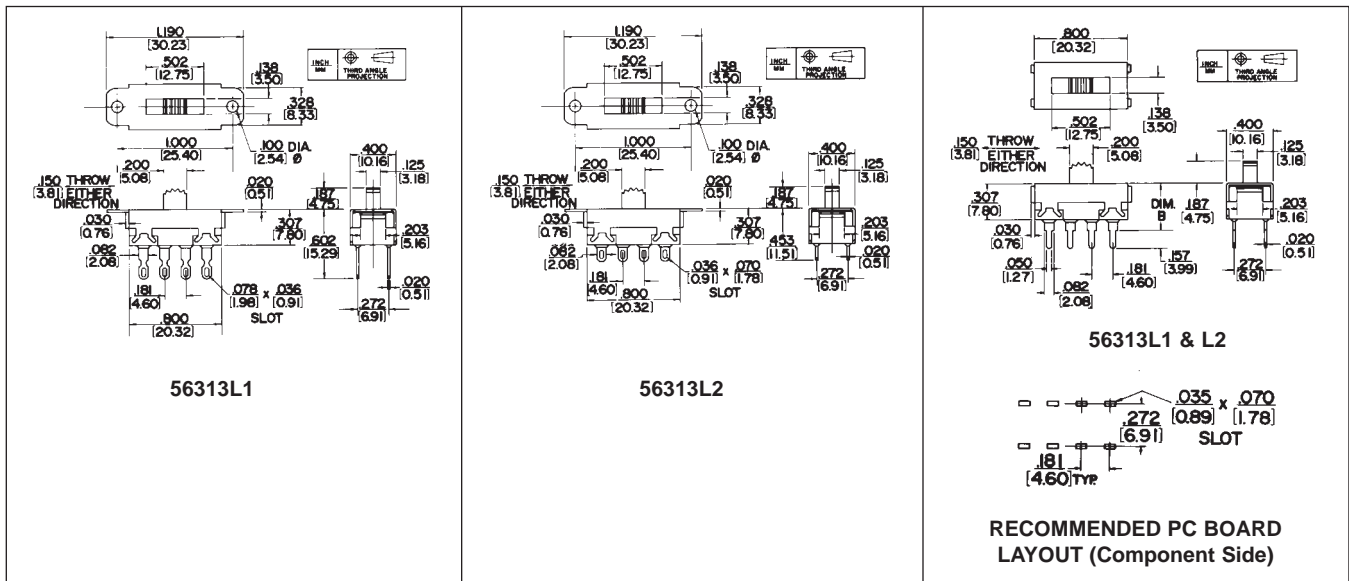

## MINIATURE SLIDE SWITCHES

DIMENSIONS ARE FOR REFERENCE ONLY  $\frac{\text{Inch}}{\text{(mm)}}$

NOTE: Contact your Switchcraft Representative for price and delivery.