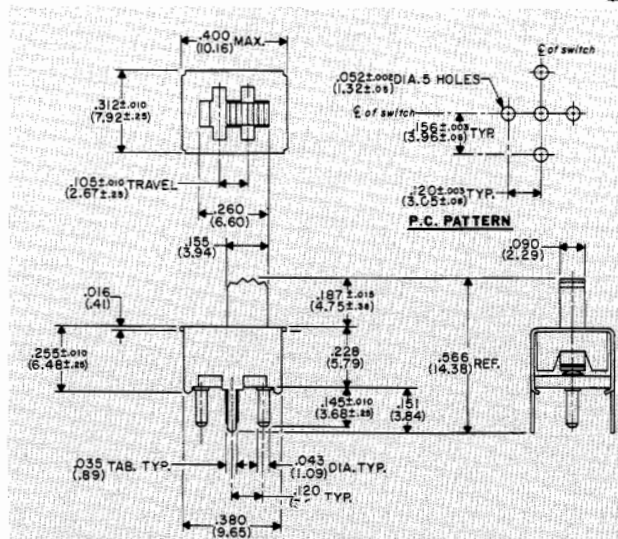

GS-115-0073 0.5 A at 125 VacNdc

*Button height and style shown are standard. For additional heights and styles, see page 4.

GS-111 0.5 A at 125 VacNdc GS-111-1 1.0 A ac, 0.5 A at 125 Vdc

Terminal options are available from styles 1 and 2.
 *Button height and style shown are standard. Other heights available are .342" (8.69 mm) and .500" (12.7 mm).

GS-111-0041 0.5 A at 125 VacNdc

*Button height and style shown are standard. Other heights available are .342" (8.69 mm) and .500" (12.7 mm).

DIMENSION/ STYLE	G-20-47	G-20-49	G-20-52	G-20-61	G-20-62	G-20-128
A	.046 ± .010 (1.17 ± .75)	.052 ± .010 (1.32 ± .25)	.100 ± .010 (2.54 ± .25)	.052 ± .010 (1.32 ± .25)	.087 ± .010 (2.21 ± .25)	.162 ± .010 (4.11 ± .25)
B	.043 ± .003 (1.09 ± .08)	.043 ± .003 (1.09 ± .08)	.043 ± .003 (1.09 ± .08)	.044 ± .003 (1.12 ± .08)	.043 ± .003 (1.09 ± .08)	.032 ± .003 (.81 ± .08)
C	.025 ± .005 (.64 ± .13)	.022 ± .005 (.56 ± .13)	.021 ± .005 (.53 ± .13)	.030 ± .005 (.76 ± .13)	.022 ± .005 (.56 ± .13)	.020 ± .005 (.51 ± .13)
D	—	.054 ± .005 (1.37 ± .13)	—	.054 ± .010 (1.37 ± 0.25)	.100 ± .010 (2.54 ± .25)	—
Style No.	4	5	3	5	5	4