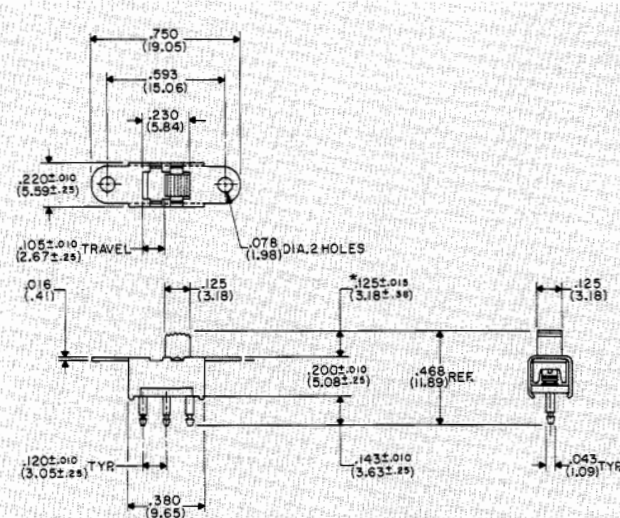

GS-115 0.5 A at 125 VacNdc

Terminal options are available from styles 3, 4, and 5.
*Button height and style shown are standard. Other heights available are .140" (3.56 mm) and .210" (5.33 mm). For additional styles and heights, see page 4.