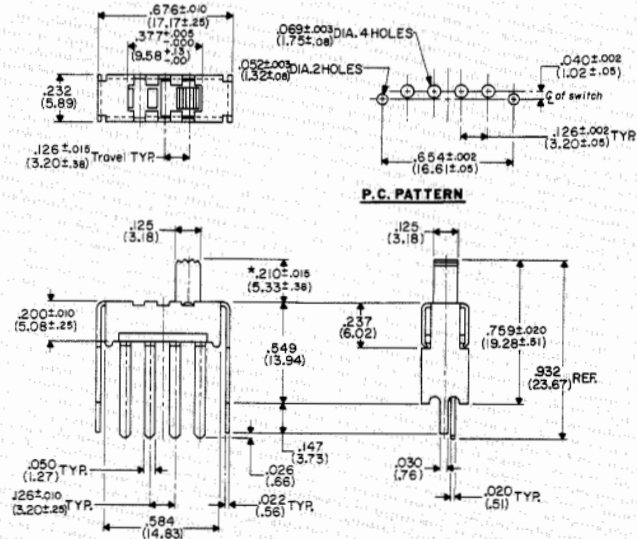

GS-113-0032 0.5 A at 125 VacNdc

*Button height and style shown are standard. Other heights available are .125" (3.18 mm), .250" (6.35 mm), and .377" (9.58 mm).

DIMENSION/ STYLE	G-20-63	G-20-45	G-20-64	G-20-72	G-20-73	G-20-78	G-20-85	G-20-90	G-20-95	G-20-102
A	.052 ± .010 (1.32 ± .25)	.065 ± .010 (1.65 ± .25)	.077 ± .010 (1.96 ± .25)	.168 ± .010 (4.27 ± .25)	.052 ± .010 (1.32 ± .25)	.031 ± .010 (.79 ± .25)	.243 ± .010 (6.17 ± .25)	.200 ± .010 (5.08 ± .25)	.286 ± .010 (7.26 ± .25)	.145 ± .010 (3.68 ± .25)
B	.044 ± .003 (1.12 ± .08)	.043 ± .003 (1.09 ± .08)	.043 ± .003 (1.09 ± .08)	.043 ± .003 (1.09 ± .08)	.044 ± .003 (1.12 ± .08)	.043 ± .003 (1.09 ± .08)	.043 ± .003 (1.09 ± .08)	.044 ± .003 (1.12 ± .08)	.043 ± .003 (1.09 ± .08)	.043 ± .003 (1.09 ± .08)
C	.030 ± .005 (.76 ± .13)	.030 ± .003 (.76 ± .13)	.025 ± .005 (.64 ± .13)	.021 ± .005 (.53 ± .13)	.030 ± .005 (.76 ± .13)	.022 ± .005 (.56 ± .13)	.021 ± .005 (.53 ± .13)	.030 ± .005 (.76 ± .13)	.022 ± .005 (.56 ± .13)	.025 ± .005 (.64 ± .13)
D	.08 ± .010 (2.03 ± .25)	—	—	—	.125 ± .005 (3.18 ± .13)	.066 ± .005 (1.68 ± .13)	—	.080 ± .005 (2.03 ± .13)	.054 ± .005 (1.37 ± .13)	—
Style No.	5	4	4	4	5	5	3	5	5	4

GS-118 0.5 A at 125 Vac/Vdc

Terminal options are available from styles 1 and 2.

*Button height and style shown are standard. Other heights available are .140" (3.56 mm) and .210" (5.33 mm). For additional styles and heights, see below.

GS-118-0008 0.5 A at 125 VacNdc

*Button height and style shown are standard. Other heights available are .125" (3.18 mm) and .140" (3.56 mm). For additional styles and heights, see below.

G-102 0.5 A at 125 VacNdc