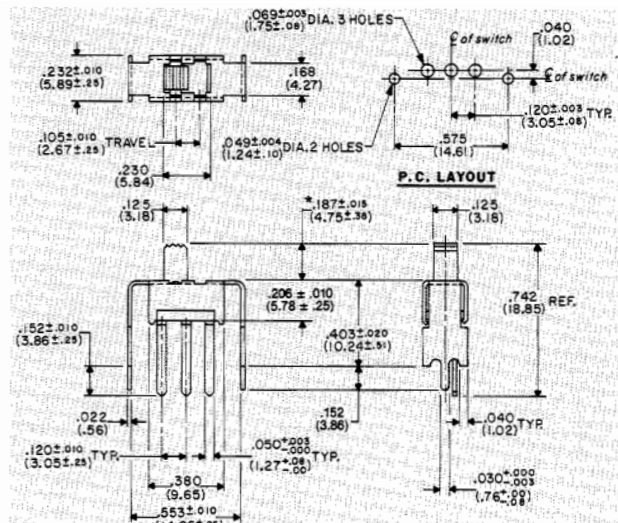

GS-115-0073 0.5 A at 125 VacNdc

*Button height and style shown are standard. For additional heights and styles, see page 4.