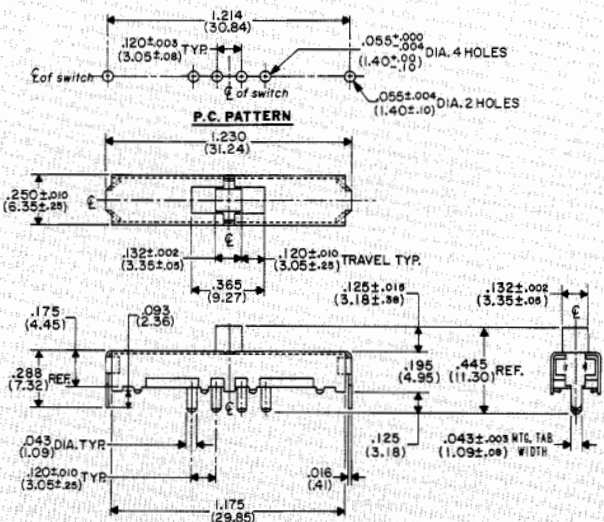

GS-113-0032 0.5 A at 125 VacNdc

*Button height and style shown are standard. Other heights available are .125" (3.18 mm), .250" (6.35 mm), and .377" (9.58 mm).

DIMENSION/ STYLE	G-20-63	G-20-45	G-20-64	G-20-72	G-20-73	G-20-78	G-20-85	G-20-90	G-20-95	G-20-102
A	.052 ± .010 (1.32 ± .25)	.065 ± .010 (1.65 ± .25)	.077 ± .010 (1.96 ± .25)	.168 ± .010 (4.27 ± .25)	.052 ± .010 (1.32 ± .25)	.031 ± .010 (.79 ± .25)	.243 ± .010 (6.17 ± .25)	.200 ± .010 (5.08 ± .25)	.286 ± .010 (7.26 ± .25)	.145 ± .010 (3.68 ± .25)
B	.044 ± .003 (1.12 ± .08)	.043 ± .003 (1.09 ± .08)	.043 ± .003 (1.09 ± .08)	.043 ± .003 (1.09 ± .08)	.044 ± .003 (1.12 ± .08)	.043 ± .003 (1.09 ± .08)	.043 ± .003 (1.09 ± .08)	.044 ± .003 (1.12 ± .08)	.043 ± .003 (1.09 ± .08)	.043 ± .003 (1.09 ± .08)
C	.030 ± .005 (.76 ± .13)	.030 ± .003 (.76 ± .13)	.025 ± .005 (.64 ± .13)	.021 ± .005 (.53 ± .13)	.030 ± .005 (.76 ± .13)	.022 ± .005 (.56 ± .13)	.021 ± .005 (.53 ± .13)	.030 ± .005 (.76 ± .13)	.022 ± .005 (.56 ± .13)	.025 ± .005 (.64 ± .13)
D	.08 ± .010 (2.03 ± .25)	—	—	—	.125 ± .005 (3.18 ± .13)	.066 ± .005 (1.68 ± .13)	—	.080 ± .005 (2.03 ± .13)	.054 ± .005 (1.37 ± .13)	—
Style No.	5	4	4	4	5	5	3	5	5	4

GS-118-0008 0.5 A at 125 VacNdc

*Button height and style shown are standard. Other heights available are .125" (3.18 mm) and .140" (3.56 mm). For additional styles and heights, see below.

G-102 0.5 A at 125 VacNdc