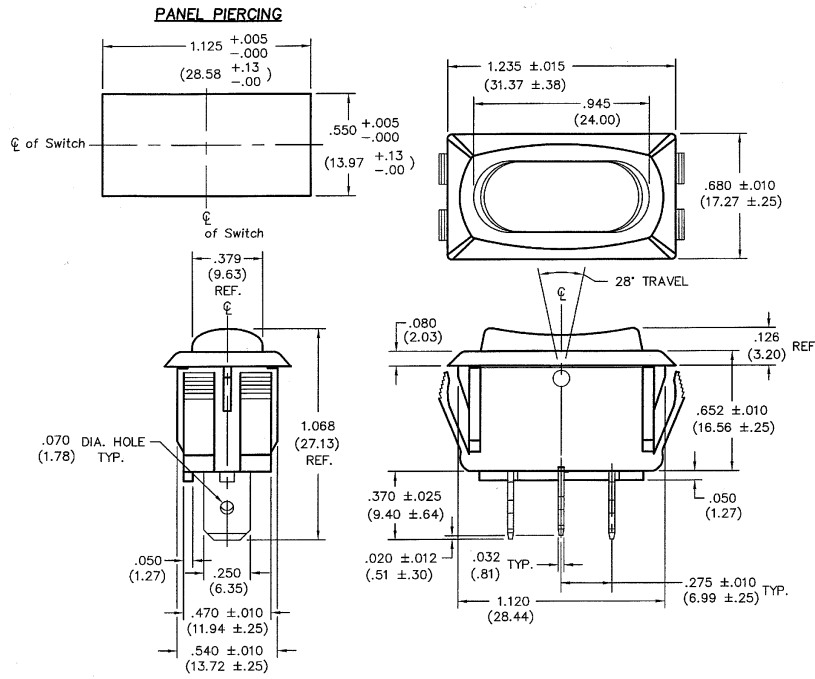

DIMENSIONS IN INCHES (MILLIMETERS)
DO NOT SCALE DRAWING

Dwg. No.
GRS-2013A-2500 & -2501

P/N	MATERIAL COLOR
GRS-2013A	
-2500	Button- Black BK-000 Housing- Black BK-000
-2501	Button- White WT-913 Housing- White WT-913

1	2	3	4	5	6	7	8	9	10
<p>REVISIONS</p> <p>0 RELEASED: 8-13-2008 DWG: AUG 15 2008</p>									

<p>CW INDUSTRIES Southampton, Pa. 18966</p> <p>TOLERANCES UNLESS OTHERWISE SPECIFIED</p> <p>2 Place Decimal \pm.010 METRIC 3 Place Decimal \pm.005 1 Place Dec. \pm.25mm Angles \pm1° 2 Place Dec. \pm.13mm</p>	<p>Title: ROCKER SWITCH ASSY.-CENTER OFF STYLE LINE 1.125" x .550" PANEL</p>
	<p>Division: SWITCH</p>
<p>PDF FILE MADE</p> <p>Made for: CW IND.</p> <p>Drawn by: DWG 8-13-2008</p> <p>Checked by: G.Guld 8-15-08</p> <p>Approval: G.Guld 8-15-08</p>	<p>Dwg. No. GRS-2013A-2500 & -2501</p>