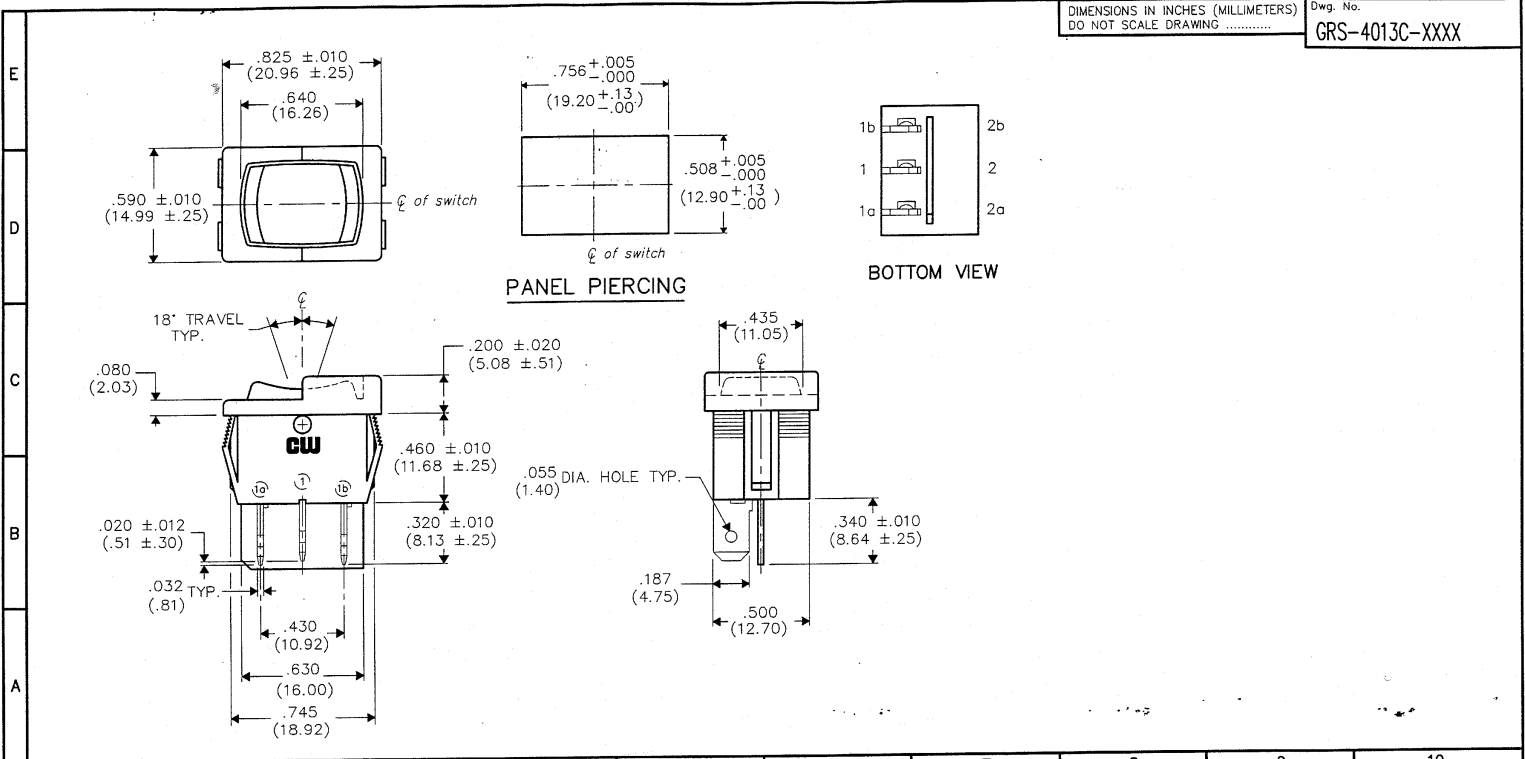

DIMENSIONS IN INCHES (MILLIMETERS)  
DO NOT SCALE DRAWING .....

Dwg. No.  
**GRS-4013C-XXXX**

B-FORMAT 2002	REVISIONS	0								<b>CW INDUSTRIES</b> Southampton, Pa. 18966 TOLERANCES UNLESS OTHERWISE SPECIFIED 2 Place Decimal ±.010 METRIC 3 Place Decimal ±.005 1 Place Dec. ±.25mm Angles ±1' 2 Place Dec. ±.13mm	Title: <b>ROCKER SWITCH SPECIAL BEZEL S.P./CENTER OFF (MOM.-OFF-MOM.)</b>	
		1										Division: <b>SWITCH</b>
		2										Dwg. No.
		3										<b>GRS-4013C-XXXX</b>