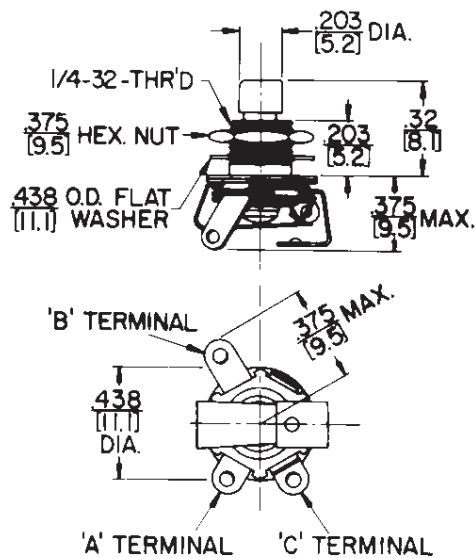

SWITCHCRAFT, INC. 5555 N. Elston Ave.
Chicago, IL 60630 • 773 792-2700 • FAX: 773 792-2129
www.switchcraft.com

Tiny-Switch® SWITCHES

SERIES 950, 960

PART NUMBERS

| Pushbutton Color/Part Number | | Circuit | Schematic |
|------------------------------|-------|-------------------|-----------|
| Red | Black | | |
| 951 | 961 | 1-A, SPST, (N.O.) | |
| ◇ 952 | ◇ 962 | 1-B, SPST, (N.C.) | |
| 953 | 963 | 1-C, SPDT | |

◇ Special order only; contact Switchcraft for price and delivery.

SERIES 950 & 960

DIMENSIONS ARE FOR REFERENCE ONLY

Inch
(mm)