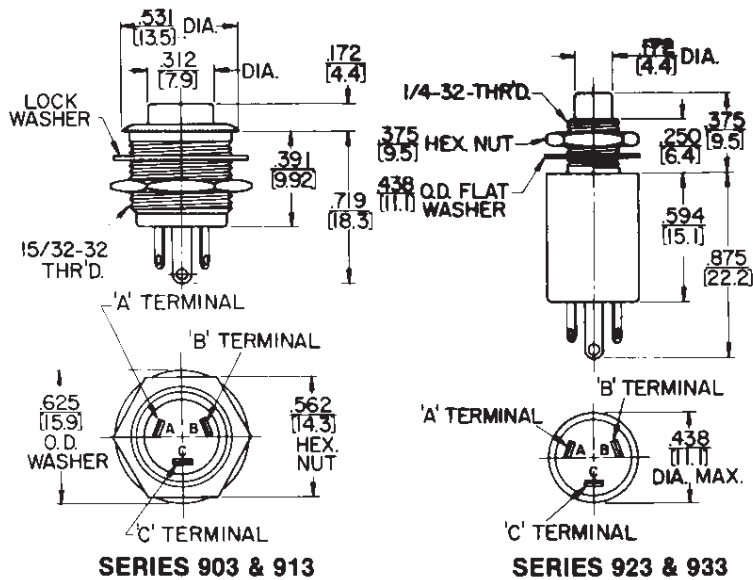

### SERIES 903, 913, 923, 933

#### PART NUMBERS

Panel Mounting	Pushbutton Color/Part Number		Circuit	Schematic <sup>1</sup>
	Red	Black		
Front	903	913	1-C	 1-C
	◇ 903D	◇ 913D	1-D	
Rear	923	933	1-C	 1-D
	◇ 923D	◇ 933D	1-D	

<sup>1</sup>1-Circuits C or 1-D can be wired for either 1-A or 1-B switching  
◇ Special order only; contact Switchcraft for price and delivery.

DIMENSIONS ARE FOR REFERENCE ONLY

Inch  
(mm)