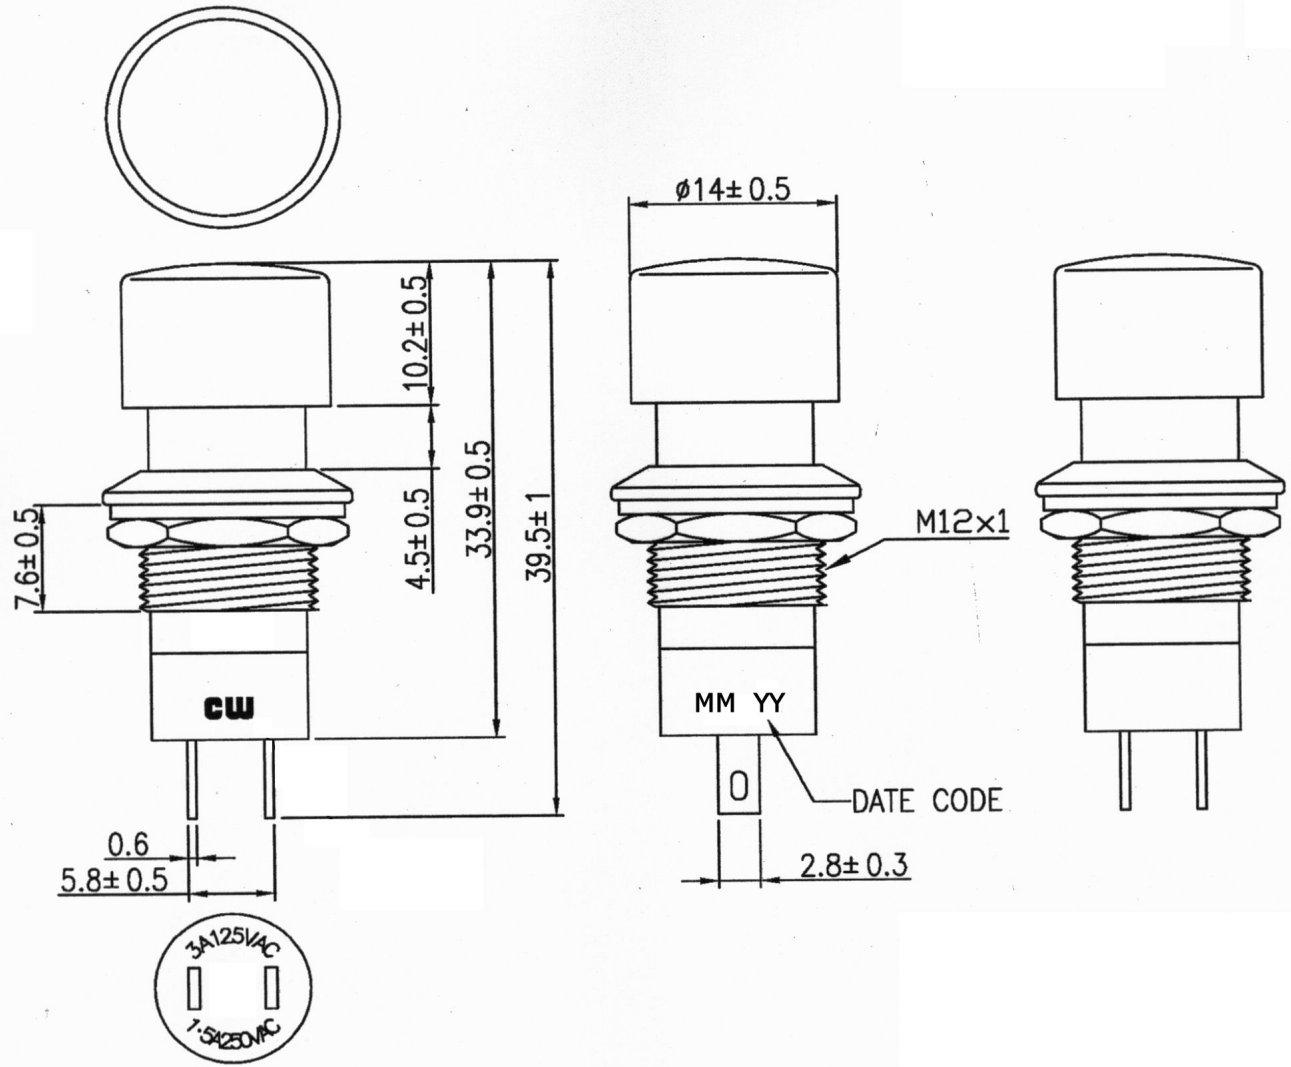

Rating	1.5A. 250V, 3A. 125V AC	 	 SPST OFF - ON
Contact Resistance	50m ohm max.		
Insulation Resistance	DC 500V 100M ohm min.		
Dielectric Strength	AC 1000V 1 minute		

BASE COLOR: Black
BUTTON COLOR: Red

Cut-Out 4mm thk. max.

RoHS Compliant

 CW INDUSTRIES Southampton, Pa. 18966 Tel 215.355.7080/www.cwind.com	Date Drawn: 12/23/09	Rev. 0	Unit: mm	Checked By: G. Guld
	Title: PUSH BUTTON SWITCH		CW P/N: GPB040B05BR	