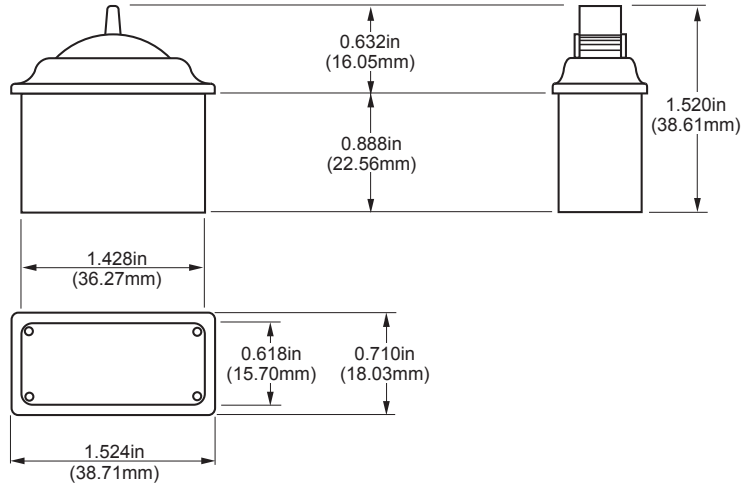

#### ELECTRICAL

SUPPLY VOLTAGE	5V DC
SUPPLY CURRENT	10mA max
OUTPUT CURRENT	2mA max
EFFECTIVE OUTPUT	0V - 5V DC
OUTPUT TOLERANCE	±2%

#### MECHANICAL

OPERATING TRAVEL	80° (40° from center)
CENTERING	Spring centering
ACTUATION FORCE	80g (0.78 Newtons)
OPERATING TEMPERATURE	-40° to +85°C
THUMBWHEEL COLOR	Black
LIFE EXPECTANCY	5 million operations

#### MOUNTING CUT-OUT DIMENSIONS