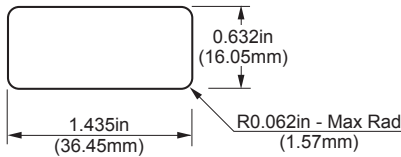

MOUNTING CUT-OUT DIMENSIONS