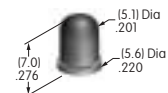

AT416
Lamp Cover for AT602
Silicone rubber
Colors: C D F
Series: LW