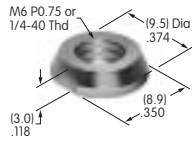

**AT532 (M-metric H-inch)
Dress Cap Nut**

Nickel/brass
Series: E EB M MB20 MB24 P