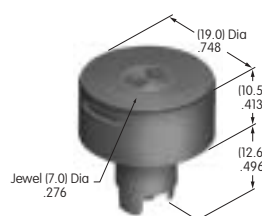

AT464
.748" Dia. Round Spot Illuminated Cap
Polycarbonate
Color: A
Series: DLB