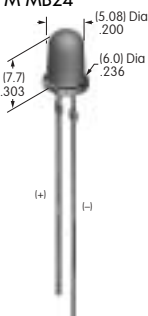

AT070
LED for AT208 Bezel
Colors: C F
Series: EB M MB24