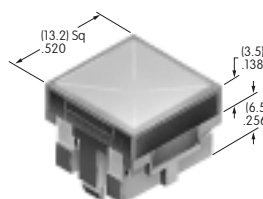

AT4128
Round Cap for Super Bright LED
 Polycarbonate
 Colors: JB
 Series: LB

AT4129
Square Cap for Super Bright LED
 Polycarbonate
 Colors: JB
 Series: LB

AT4130
Rectangular Cap for Super Bright LED
 Polycarbonate
 Colors: JB
 Series: LB