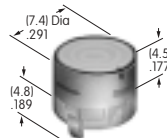

AT4034
Round Indicator Cap
Polycarbonate
Colors: JB
Series: HB