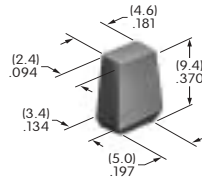

AT467
Short Paddle
PBT
Colors: A B C E F G H
Series: A B M