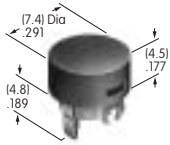

AT4036
Round Nonilluminated Cap
Polycarbonate
Colors: B C E F G
Series: HB