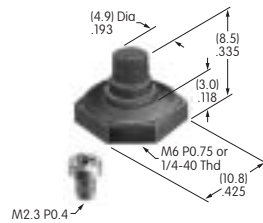

AT4041 (M-metric H-inch)
Waterproof Boot for Momentary
Silicone Rubber
Series: MB