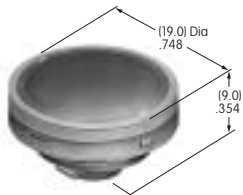

AT4056
Round Cap for LED
Polycarbonate
Colors: JB JC JD JF
Series: LB Panel Seal