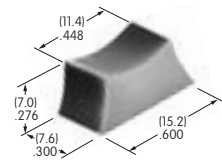

AT066
.300" Wide Rocker
Polyamide
Colors: A B C E F G
Series: A