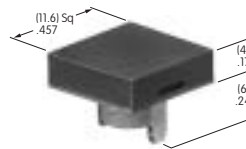

AT485
Square Solid Colored Cap
Polycarbonate
Colors: A BB CB CC EB
FB FF GB GG
Series: KB