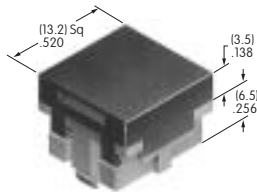

AT475
.201" Dia. Cap
Polyamide
Colors: A B C
Series: AB BB FB M2B MB24

AT476
Square Solid Colored Cap
Polycarbonate
Colors: BJ CJ EJ FJ GJ
Series: LB