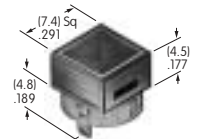

AT4166
Square Cap for Bright LED

Polycarbonate
Colors: CB DB FB
Series: HB

AT4167
Round Cap for Bright LED

Polycarbonate
Colors: CB DB FB
Series: HB

AT4168
Square Indicator Cap for Bright LED

Polycarbonate
Colors: CB DB FB
Series: HB