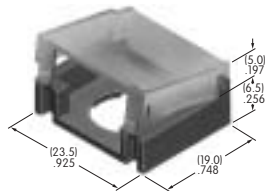

AT4024
Protective Guard
Polycarbonate & polyamide
Series: KB