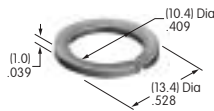

AT520
Lockwasher
Chromate/zinc/steel
Series: HS PS TS