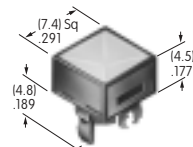

AT4031
Square Cap for Bright & Super Bright LED
Polycarbonate
Colors: JB
Series: HB