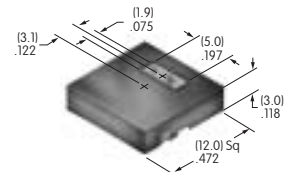

AT4119
Square Spot Illuminated Cap
Polycarbonate
Color: AB
Series: UB