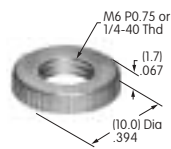

AT500s

AT503
Hex Face Nut
Tin/brass
Series: M P S SB

AT504
Knurled Face Nut
Chrome/brass
Series: M P S SB

AT506
Locking Ring
Chromate/zinc/steel
Series: M MB20 SB

AT507 (M-metric H-inch)
Locking Ring
Chromate/zinc/steel
Series: E EB M MB20 MB24 MR P

AT508
Internal Tooth Lockwasher
Chromate/zinc/steel
Series: M P S SB SK

AT509
Internal Tooth Lockwasher
Chromate/zinc/steel
Series: DRA M MR P S SB