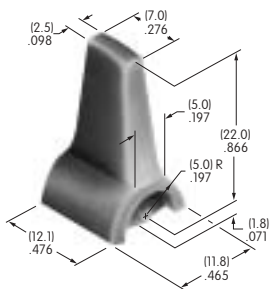

AT461
.476" Wide Paddle
Polycarbonate
Colors: A B C E F G H
Series: M M2T