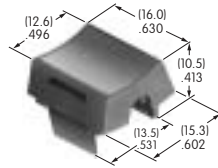

AT442
.394" Dia. Snap-on Cap
 Polycarbonate
 Colors: A B C E F G H
 Series: EB M2B MB20

AT443
.315" Dia. Snap-on Cap
 Polycarbonate
 Colors: A B C E F G H
 Series: EB M2B MB20

AT444
Bat Lever Conical Cap
 Polyethylene
 Colors: A B C E F G
 Series: E M M2T