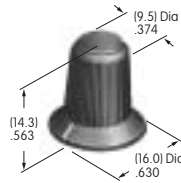

AT4104
Large Color Tipped Knob
Polyester with polyamide tip
Base Color: A
Tip Colors: A B C E F G H
Series: DRA MR