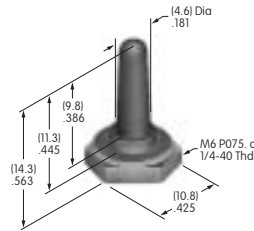

AT429
Indicator Cap
Polycarbonate
Colors: B C D E F G
Series: MLW