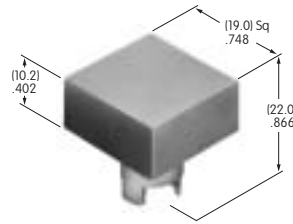

AT419
.748" Sq. Solid Colored Cap
Polycarbonate
Colors: B C D E F G
Series: DLB

AT420
Rocker
Polycarbonate
Colors: B J
Series: LW