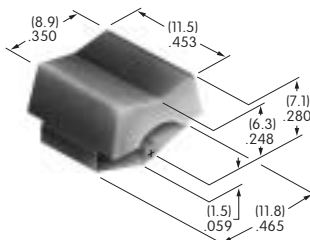

AT4150

.453" Wide Rocker
Polyamide
Colors: A B C E F G H
Series: M M2T P