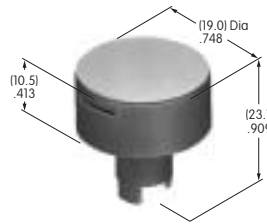

AT442
.394" Dia. Snap-on Cap
Polycarbonate
Colors: A B C E F G H
Series: EB M2B MB20

AT443
.315" Dia. Snap-on Cap
Polycarbonate
Colors: A B C E F G H
Series: EB M2B MB20

AT444
Bat Lever Conical Cap
Polyethylene
Colors: A B C E F G
Series: E M M2T

AT445
Cap for Color Tipped Cone Toggle
Polycarbonate
Colors: A B C E F G
Series: M

AT446
.748" Dia. Round Design Cap
Polycarbonate
Holder Color: A
Lens Color: B C F G
Series: DLB