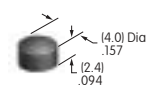

AT4063
.157" Dia. Slip-on Cap
Polyamide
Colors: A B C
Series: GB