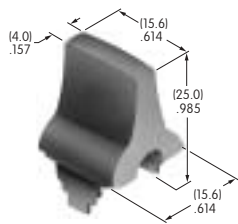

AT426
Solid Colored Paddle
Polycarbonate
Colors: A B C D E F G
Series: MLW