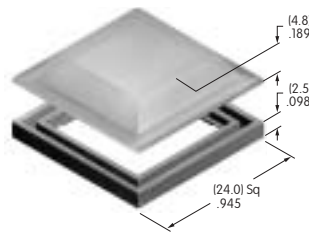

AT4000s

AT4001
Square Splash Cover
Polyvinyl chloride & polyethylene
Series: LB UB