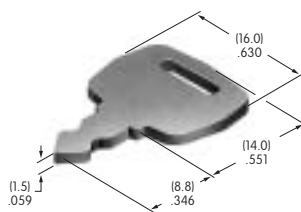

AT4079
Actuator Key
Bright nickel/brass
Series: SK