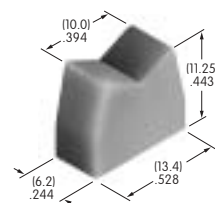

AT4062
Rocker
Polyamide
Colors: A B C
Series: G