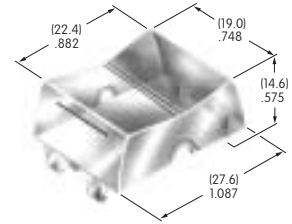

AT418
.512" Dia. Solid Colored Cap
 Polycarbonate
 Colors: B C D E F G
 Series: DLB

AT419
.748" Sq. Solid Colored Cap
 Polycarbonate
 Colors: B C D E F G
 Series: DLB

AT420
Rocker
 Polycarbonate
 Colors: B J
 Series: LW