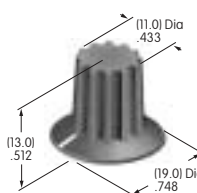

AT433
Knob for Miniature Rotaries
Polyacetal
Color: A
Series: DRA MR