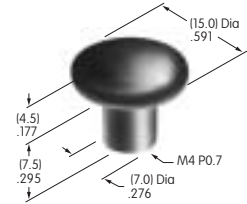

AT424
Push-Pull Knob
Phenolic resin
Colors: A
Series: SB862