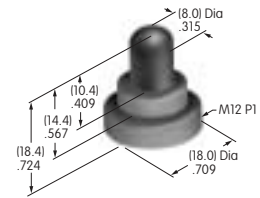

AT214
ON-OFF Plate for 12mm Threaded Bushing
Nickel/aluminum
Colors: Red & black ink
Series: M P S

AT215
ON-OFF Plate for 12mm Threaded Bushing
Nickel/aluminum
Colors: Red & black enamel
Series: M P S

AT217
Small Bezel
Polyamide
Colors: A B H
Series: JWM

AT218
Large Bezel
Polyamide
Colors: A B H
Series: JWJ

AT400s

AT401
Splashproof Boot
Nitrile butadiene rubber
Colors: A H
Series: M P S

AT402
Splashproof Boot
Silicone rubber
Colors: A C E F H
Series: M P S

AT402C
Splashproof Boot
Silicone rubber
Series: M

AT405
Solid Colored Rocker
Polycarbonate
Colors: A B C D E F G
Series: MLW

AT406
Bat Lever Cap
Polyvinyl chloride
Colors: A B C D E F G
Series: M P S

AT407
.394" Dia. Screw-on Cap
PBT
Colors: A B C E F G H
Series: MB20

AT412
.748" Dia. Screw-on Cap
Polystyrene
Colors: A B C F
Series: MB20 SCB WB

AT413
.315" Dia. Screw-on Cap
PBT
Colors: A B C E F G H
Series: MB20

AT414
.520" Dia. Screw-on Cap
PBT
Colors: A B C D E F G H
Series: MB20 SB SCB WB

AT415
Bat Lever Cap
Polyethylene
Colors: A B C E F G
Series: E M M2T

AT416
Lamp Cover for AT602
Silicone rubber
Colors: C D F
Series: LW