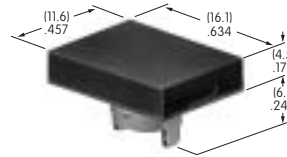

AT4021
Rectangular Solid Colored Cap
Polycarbonate
Colors: A BB CB CC EB
FB FF GB GG
Series: KB