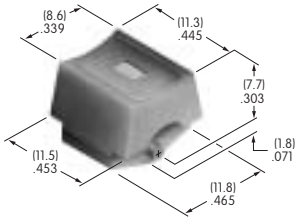

AT466
.453" False Illuminated Rocker
Polycarbonate
Color: A with B/C
Series: M