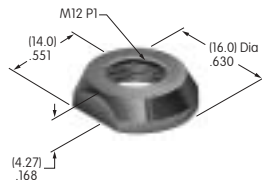

AT056
Dress Cap Nut
Chrome/brass
Series: M P S