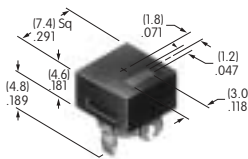

AT4036
Round Nonilluminated Cap
Polycarbonate
Colors: B C E F G
Series: HB

AT4041 (M-metric H-inch)
Waterproof Boot for Momentary
Silicone Rubber
Series: MB

AT4042 (M-metric H-inch)
Waterproof Boot for Alternate
Silicone Rubber
Series: MB

AT4043
Waterproof Boot
Silicone Rubber
Series: MB WB

AT4051
Spot Illuminated Cap
Polycarbonate
Colors: AB
Series: KB

AT4052
Spot Illuminated Cap
Polycarbonate
Colors: AB
Series: HB

AT4054
Round Solid Colored Cap
Polycarbonate
Colors: BJ CJ EJ FJ GJ
Series: LB Panel Seal

AT4055
Round Colored Insert Cap
Polycarbonate
Colors: JB JC JE JF JG
Series: LB Panel Seal

AT4056
Round Cap for LED
Polycarbonate
Colors: JB JC JD JF
Series: LB Panel Seal

AT4057
Protective Guard for Rectangular
Polycarbonate
Series: LB

AT4058
Sculptured Cap
Polyamide
Colors: A B C E F G H
Series: JB

AT4059
Flat Cap
Polycarbonate
Colors: A B C E F G H
Series: JB

AT4060
Clear Cap w/Colored Diffuser
Polycarbonate
Colors: JB JC JE JF
Series: JB

AT4061
Snap-in Knob
Polyamide
Knob Color: A
Flange Color: J
Series: DR

AT4062
Rocker
Polyamide
Colors: A B C
Series: G

AT4063
.157" Dia. Slip-on Cap
Polyamide
Colors: A B C
Series: GB