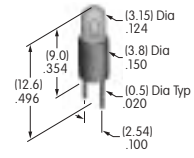

AT611
Incandescent Lamp
Volts: 5 12 28
Series: KB YB
T-1 Bi-pin