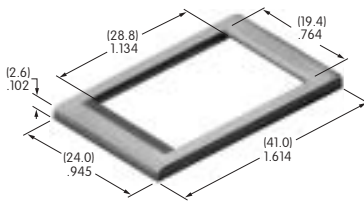

AT206
Bezel
Polycarbonate
Colors: A B C E F G H
Series: LW