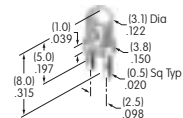

AT624
Single Element LED
Color: G
Series: HB
T-1 Bi-pin