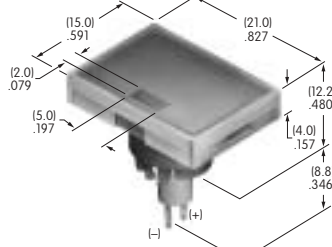

AT3012 Rectangular Spot Illuminated Cap with Built-in LED

Polycarbonate
Cap Colors: JA JB JC JE JF
LED Colors: C D F CF
Voltages: 2 5 12 24
Series: YB