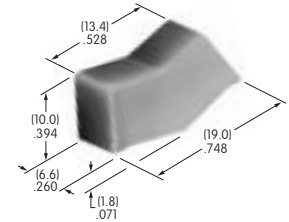

AT469
.260" Wide Rocker
PBT
Colors: A B C D E F G H
Series: A