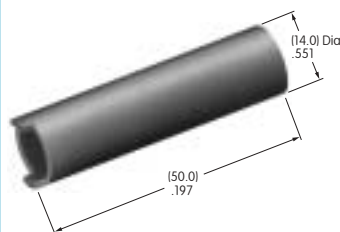

AT108
Socket Wrench
Aluminum
Series: KB