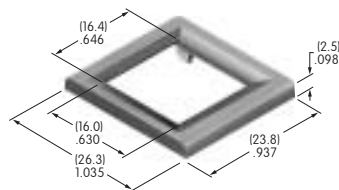

AT4169
Round Indicator Cap for Bright LED

Polycarbonate
Colors: CB DB BF
Series: HB

AT9000s

AT9201
Bezel

Polycarbonate
Colors: A B C E F G H
Series: MLW

AT9410
Round Splash Cover

Lid: Polyvinyl chloride
Base: Polyethylene
O-ring: Nitrile butadiene rubber
Series: LB Panel Seal