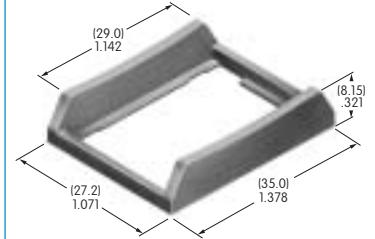

AT218
Large Bezel
Polyamide
Colors: A B H
Series: JWJ