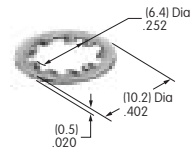

AT513H
Hex Nut
Nickel/brass
Series: M MB20 MB24

AT509
Internal Tooth Lockwasher
Chromate/zinc/steel
Series: DRA M MR P S SB