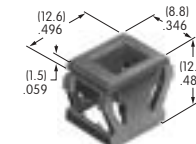

AT530
Panel Mount for Single Pole
Polycarbonate
Colors: A B C E F G H
Series: A AB