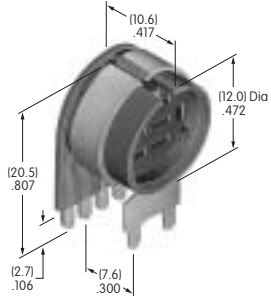

AT075
O-ring for LB Panel Seal
Nitrile butadiene rubber
Series: LB

AT077
Single Pole Right Angle PC Adaptor
 Fiberglass reinforced polyamide
 Series: KB

AT078
.315" Dia. Screw-on Cap
 Polystyrene
 Colors: A B C E F G H
 Series: MB20 SCB WB