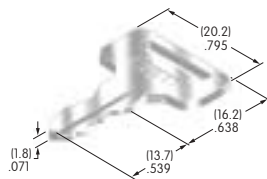

AT4124
Actuator Key
Chrome/brass
Series: SK