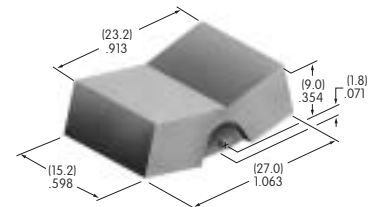

AT4156

.598" Wide Rocker
Polyamide
Colors: A B C E F G H
Series: M P