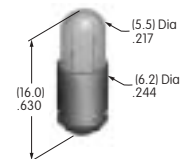

**AT604
Incandescent Lamp**

Volts: 6 14 28
Series: DLB
T-1 ¾ Midget Groove Base