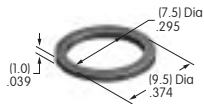

AT089
O-ring for YB Panel Seal
Nitrile butadiene rubber
Series: YB

AT100s

AT105
Cap Removal Tool
Stainless steel
Series: HB KB LB UB YB

AT107
Lamp Extractor
Polyvinyl chloride
Series: KB LW MLW YB