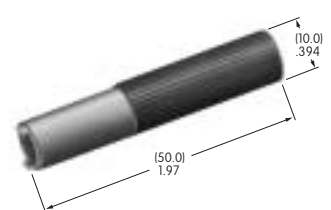

AT110
Socket Wrench
Brass
Series: HB