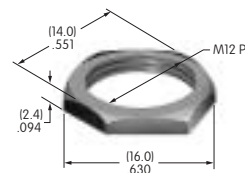

AT499
Protective Guard for Square
 Polycarbonate & polyamide
 Series: LB

AT500s

AT501 (M-metric H-inch)
Knurled Face Nut
 Chrome/brass
 Series: E EB M MB20 MB24 P

AT503
Hex Face Nut
 Tin/brass
 Series: M P S SB