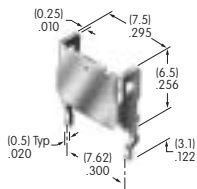

**AT546
Mounting Bracket
for Block Mounting**

Tin-lead/phosphor bronze
Series: GB2