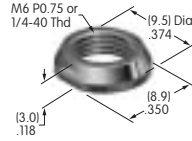

**AT532T (M-metric H-inch)
Threaded Through Dress Nut**

Nickel/brass
Series: E EB M MB20 MB24 P