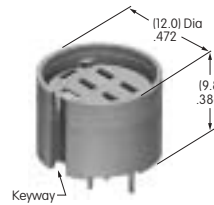

AT700s

AT701
Single Pole
Straight PC Adaptor

Glass fiber reinforced polyamide
Series: KB