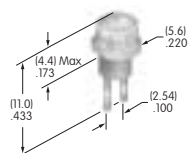

AT628
Dual Element LED
Colors: C D F
Series: KB YB
T-1 Bi-pin