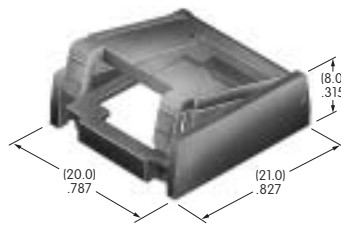

AT499
Protective Guard for Square
Polycarbonate & polyamide
Series: LB

AT500s

AT501 (M-metric H-inch)
Knurled Face Nut
Chrome/brass
Series: E EB M MB20 MB24 P

AT503
Hex Face Nut
Tin/brass
Series: M P S SB