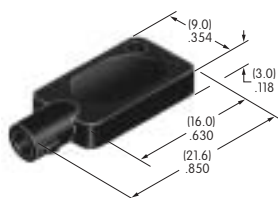

AT4094
Actuator Key
Polyacetal
Color: A
Series: SK