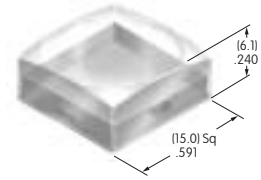

AT3074
Sculptured Cap for Illuminated
Polycarbonate
Colors: JB JC JD JF
Series: UB2