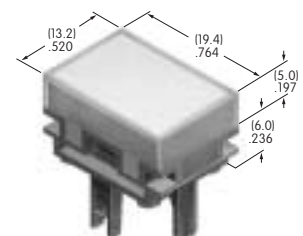

AT4130
Rectangular Cap for Super Bright LED
Polycarbonate
Colors: JB
Series: LB