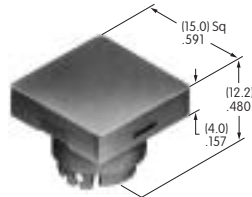

AT3000s

AT3001 Square Solid Cap

Polycarbonate
Colors: BB CB EB FB GB
Series: YB