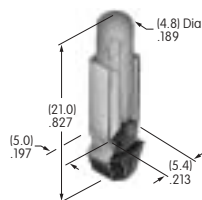

**AT546
Mounting Bracket
for Block Mounting**

Tin-lead/phosphor bronze
Series: GB2

**AT547
Mounter for AT4140**

Polyamide
Color: A
Series: JB

AT600s

**AT602
Incandescent Lamp**

Volts: 6 12 18 24 28
Series: LW MLW
T-1 ½ Pilot Slide Base