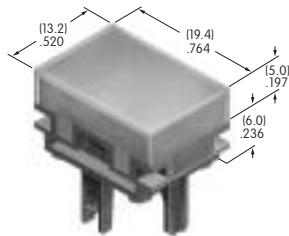

AT4030
Rectangular Nonilluminated Cap
Polycarbonate
Colors: A B C E F G H
Series: LB