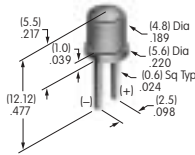

AT607
Incandescent Lamp
 Volts: 5 12 28
 Series: LB
 T-1 Bi-pin

AT607N
Neon Lamp
 Volts: 110
 Series: LB
 T-1 Bi-pin

AT611
Incandescent Lamp
 Volts: 5 12 28
 Series: KB YB
 T-1 Bi-pin

AT614
Single Element LED
 Colors: C D F
 Series: KB LB
 T-1½ Cylindrical