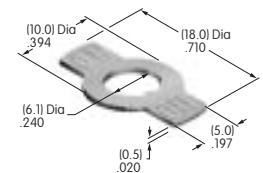

AT209
ON-OFF Plate for 6mm Threaded Bushing
Nickel/brass
Series: E M P