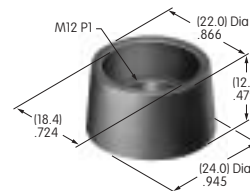

AT454
Round Insert
Polycarbonate
Colors: A B C F G H
Series: MB20 SCB
Used with Screw Adaptor AT080

AT455
Round Shroud
Polycarbonate
Colors: A B H
Series: MB20 SCB