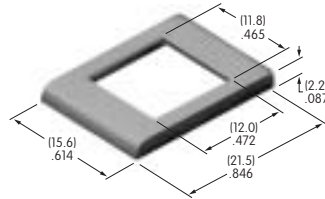

AT711
Single Pole
Straight PC Adaptor

Glass fiber reinforced polyamide
Series: LB

AT712
Double Pole
Straight PC Adaptor

Glass fiber reinforced polyamide
Series: LB

AT2100s

AT2107 Bezel

Nylon
Colors: A B C E F G H
Series: EB M MB24 M2100