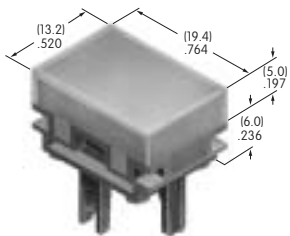

AT4027
Rectangular Colored Insert Cap
Polycarbonate
Colors: JB JC JE JF JG
Series: LB

AT4028
Rectangular Cap for LED
Polycarbonate
Colors: JB JC JD JF
Series: LB