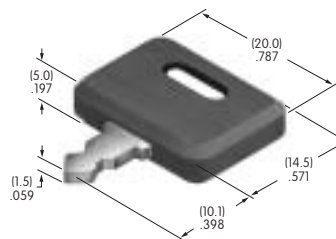

AT4080
Actuator Key
Bright nickel/brass with ABS resin handle
Color: A
Series: SK