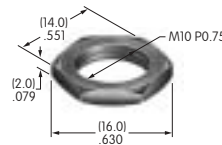

AT526
Hex Mounting Nut
Nickel/steel
Series: HS PS TS