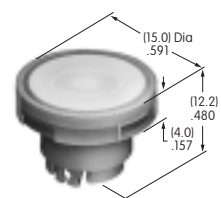

AT3015 Round Cap for Super Bright LED

Polycarbonate
Colors: JB
Series: YB