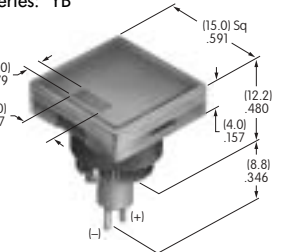

AT3010 Square Spot Illuminated Cap with Built-in LED

Polycarbonate
Cap Colors: JA JB JC JE JF
LED Colors: C D F CF
Voltages: 2 5 12 24
Series: YB