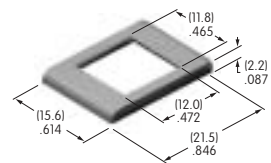

AT207
Bezel
Polycarbonate
Colors: A B C E F G H
Series: EB M MB24 M2100