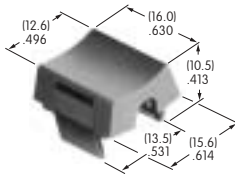

AT405
Solid Colored Rocker
Polycarbonate
Colors: A B C D E F G
Series: MLW

AT406
Bat Lever Cap
Polyvinyl chloride
Colors: A B C D E F G
Series: M P S