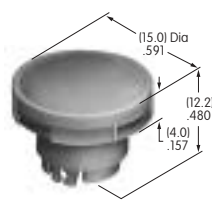

AT3005 Round Cap for Bright LED & Bicolor

Polycarbonate
Colors: JB JC JD JF
Series: YB