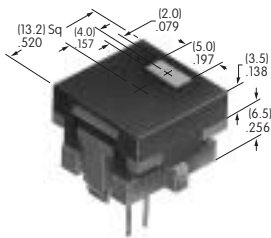

AT480
Square Spot Illuminated Cap
Polycarbonate
Cap Colors: A B C F
LED Colors: C D F CF
Series: LB