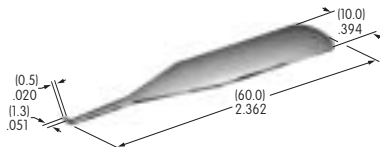

AT100s

AT105
Cap Removal Tool
Stainless steel
Series: HB KB LB UB YB