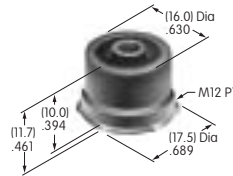

AT400s

AT401
Splashproof Boot
Nitrile butadiene rubber
Colors: A H
Series: M P S