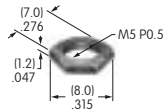

**AT536
Hex Nut**

Nickel/brass
Series: FB