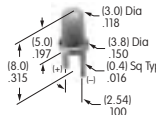

AT616
Single Element LED
Colors: C E F
Series: HB
T-1 Bi-pin