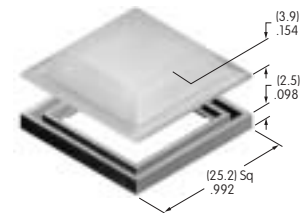

AT4143
End Barrier

Polyamide
Color: A
Series: UB2

AT4144
Center Barrier

Polyamide
Color: A
Series: UB2

AT4145
Square Splash Cover

Lid: PVC; Gasket: Polyethylene
Series: UB2

AT4146

Tubular Key
Nickel/brass with
PBT handle
Color: A
Series: CKM