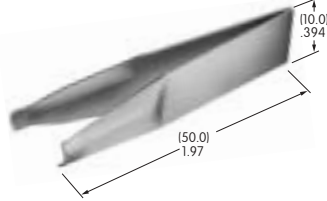

AT111
Lamping Tool
Stainless steel
Series: HB KB YB