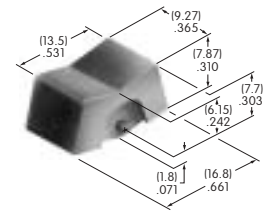

AT4148

.365" Wide Rocker
Polyamide
Colors: A B C E F G H
Series: M M2T P