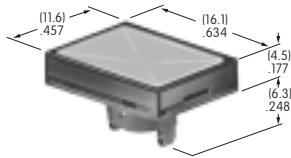

AT4134
Rectangular Cap for
Bright & Super Bright LED

Polycarbonate
Colors: JB
Series: KB