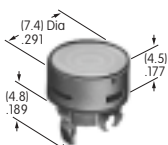

AT4032
Round Cap for Bright & Super Bright LED
Polycarbonate
Colors: JB
Series: HB