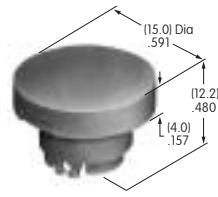

AT3000s

AT3001 Square Solid Cap

Polycarbonate
Colors: BB CB EB FB GB
Series: YB

AT3002 Round Solid Cap

Polycarbonate
Colors: BB CB EB FB GB
Series: YB

AT3003 Rectangular Solid Cap

Polycarbonate
Colors: BB CB EB FB GB
Series: YB