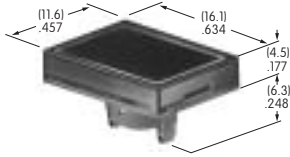

AT4023
Rectangular Cap for LED
Polycarbonate
Colors: JB JC JD JF
Series: KB