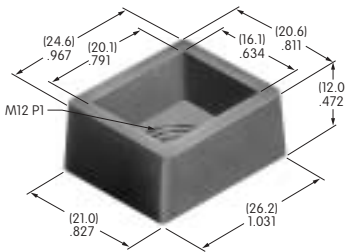

AT452
Rectangular Insert
Polycarbonate
Colors: A B C F G H
Series: MB20 SCB
Used with Screw Adaptor AT080

AT453
Rectangular Shroud
Polycarbonate
Colors: A B H
Series: MB20 SCB