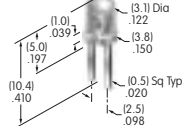

AT632
Single Element LED

Color: F
Series: KB LB YB
T-1 Bi-pin