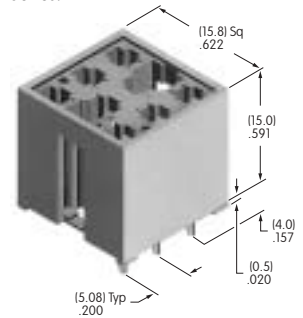

AT711
Single Pole
Straight PC Adaptor

Glass fiber reinforced polyamide
Series: LB

AT712
Double Pole
Straight PC Adaptor

Glass fiber reinforced polyamide
Series: LB

AT2100s

AT2107 Bezel

Nylon
Colors: A B C E F G H
Series: EB M MB24 M2100