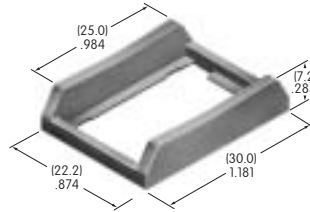

AT214
ON-OFF Plate for 12mm Threaded Bushing
Nickel/aluminum
Colors: Red & black ink
Series: M P S

AT215
ON-OFF Plate for 12mm Threaded Bushing
Nickel/aluminum
Colors: Red & black enamel
Series: M P S

AT217
Small Bezel
Polyamide
Colors: A B H
Series: JWM

AT218
Large Bezel
Polyamide
Colors: A B H
Series: JWJ

AT400s

AT401
Splashproof Boot
Nitrile butadiene rubber
Colors: A H
Series: M P S

AT402
Splashproof Boot
Silicone rubber
Colors: A C E F H
Series: M P S

AT402C
Splashproof Boot
Silicone rubber
Series: M

AT405
Solid Colored Rocker
Polycarbonate
Colors: A B C D E F G
Series: MLW

AT406
Bat Lever Cap
Polyvinyl chloride
Colors: A B C D E F G
Series: M P S

AT407
.394" Dia. Screw-on Cap
PBT
Colors: A B C E F G H
Series: MB20

AT412
.748" Dia. Screw-on Cap
Polystyrene
Colors: A B C F
Series: MB20 SCB WB

AT413
.315" Dia. Screw-on Cap
PBT
Colors: A B C E F G H
Series: MB20

AT414
.520" Dia. Screw-on Cap
PBT
Colors: A B C D E F G H
Series: MB20 SB SCB WB

AT415
Bat Lever Cap
Polyethylene
Colors: A B C E F G
Series: E M M2T

AT416
Lamp Cover for AT602
Silicone rubber
Colors: C D F
Series: LW