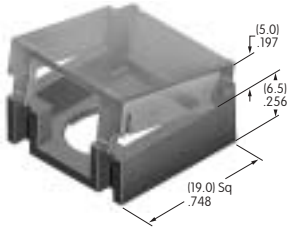

AT494
Protective Guard
Polycarbonate & polyamide
Series: KB