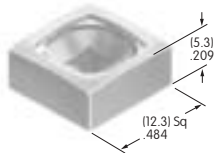

AT4078
Frame for AT4077
Polycarbonate
Colors: B C E F G H
Series: JB