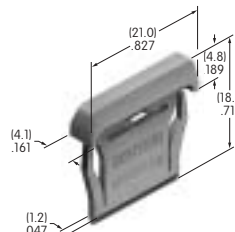

AT4144
Center Barrier

Polyamide
Color: A
Series: UB2