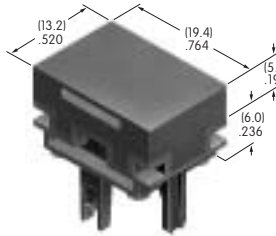

AT4031
Square Cap for Bright & Super Bright LED
Polycarbonate
Colors: JB
Series: HB