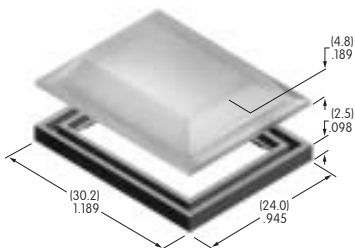

AT4003
.394" Bat Lever Cap
Polyvinyl chloride
Colors: A B C
Series: A B

AT4011
Rectangular Splash Cover
Polyvinyl chloride & polyethylene
Series: LB UB