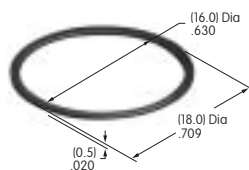

AT079
.394" Dia. Screw-on Cap
 Polystyrene
 Colors: A B C E F G H
 Series: MB20 SCB WB

AT080
Screw Adaptor for AT452 & AT454
 Brass
 Series: MB20 SCB

AT085
O-ring
 Nitrile butadiene rubber
 Series: DRA

AT089
O-ring for YB Panel Seal
 Nitrile butadiene rubber
 Series: YB