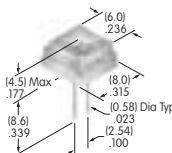

AT626
4-element LED
No Resistor
Colors: C D F
Series: LB
T-1 Bi-pin