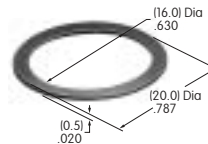

**AT536
Hex Nut**

Nickel/brass
Series: FB

**AT537
O-ring**

Nitrile butadiene rubber
Series: M

**AT541
O-ring for Panel Seal with
Splash Cover**

Nitrile butadiene rubber
Series: YB

**AT543
Support Bracket**

Tin/steel
Series: MR