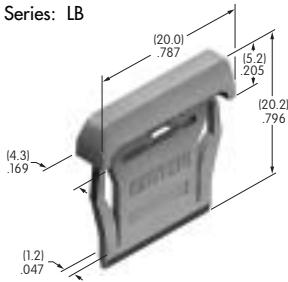

AT499
Protective Guard for Square
 Polycarbonate & polyamide
 Series: LB

AT500s

AT501 (M-metric H-inch)
Knurled Face Nut
 Chrome/brass
 Series: E EB M MB20 MB24 P

AT503
Hex Face Nut
 Tin/brass
 Series: M P S SB