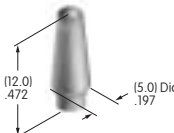

AT415
Bat Lever Cap
Polyethylene
Colors: A B C E F G
Series: E M M2T