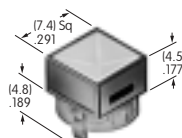

AT4033
Square Indicator Cap
Polycarbonate
Colors: JB
Series: HB