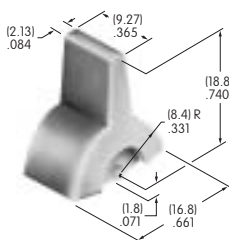

AT4147

Flat Key
Nickel/brass with
PBT handle
Color: A
Series: CKM

AT4148

.365" Wide Rocker
Polyamide
Colors: A B C E F G H
Series: M M2T P

AT4149

.365" Wide Paddle
Polyamide
Colors: A B C E F G H
Series: M M2T P