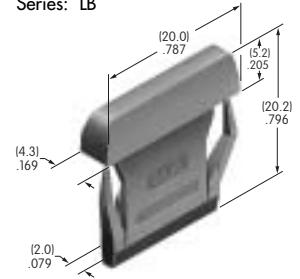

AT497
End Barrier
Polyamide
Colors: A
Series: LB