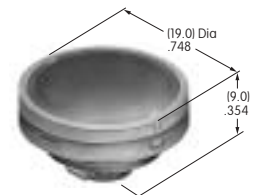

AT4055
Round Colored Insert Cap
Polycarbonate
Colors: JB JC JE JF JG
Series: LB Panel Seal