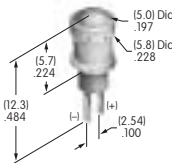

AT621
6-element Bicolor LED
Colors: CF
Series: YB
T-1½ Bi-pin