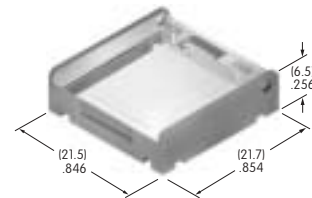

AT4140
Cap

Polycarbonate
Colors: A B C H
Series: JB

AT4141
Protective Guard, Opens 90°

Cover: Polycarbonate
Base: GFR Polyamide
Series: UB2

AT4142
Protective Guard, Opens 180°

Spring activated
Cover: Polycarbonate
Base: GFR Polyamide
Series: UB2