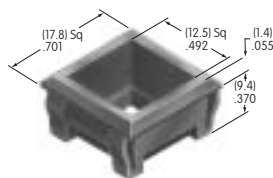

**AT547
Mounter for AT4140**

Polyamide
Color: A
Series: JB