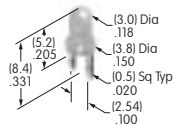

AT633
Single Element LED

Colors: C D F
Series: HB
T-1 Bi-pin