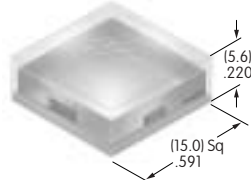

AT3076
Flat Cap for Illuminated with Lens/Diffuser
Polycarbonate
Colors: JB JC JD JF
Series: UB2