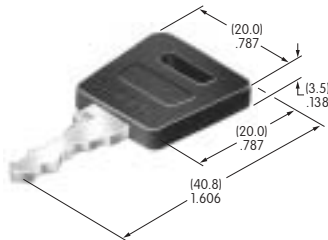

AT4147

Flat Key
Nickel/brass with
PBT handle
Color: A
Series: CKM