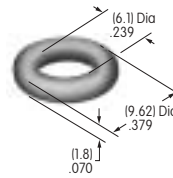

AT513M
Hex Nut
Nickel/brass
Series: DRA E EB M MB20 MB25 MR P

AT515 (M-metric H-inch)
Locking Ring for D Flat Bushing
Chromate/zinc/steel
Series: DRA M MB24

AT520
Lockwasher
Chromate/zinc/steel
Series: HS PS TS

AT526
Hex Mounting Nut
Nickel/steel
Series: HS PS TS

AT530
Panel Mount for Single Pole
Polycarbonate
Colors: A B C E F G H
Series: A AB

AT531
Panel Mount for Single or Double Pole
Polycarbonate
Colors: A B C E F G H
Series: A AB