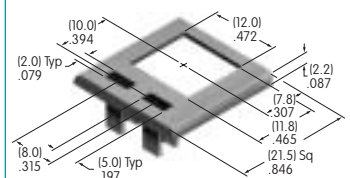

AT213
Bezel with 2 AT618 LEDs
Polycarbonate
Color: A
Series: EB M MB24