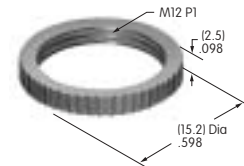

AT504
Knurled Face Nut
Chrome/brass
Series: M P S SB