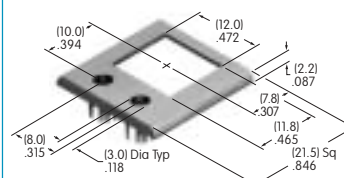

AT212
Bezel with 2 AT617 LEDs
Polycarbonate
Color: A
Series: EB M MB24