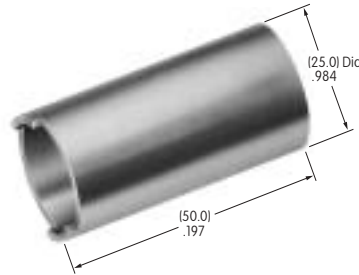

AT200s

AT201
ON-OFF Plate for 12mm Threaded Bushing
 Nickel/brass
 Series: M P S

AT202
ON-OFF Plate for 12mm Threaded Bushing
 Nickel/aluminum
 Colors: Red & black enamel
 Series: M P S

AT204
Bezel
 Polycarbonate
 Colors: A B C D E F G H
 Series: MLW