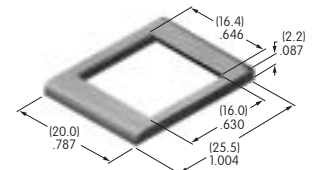

AT200s

AT201
ON-OFF Plate for 12mm Threaded Bushing
 Nickel/brass
 Series: M P S

AT202
ON-OFF Plate for 12mm Threaded Bushing
 Nickel/aluminum
 Colors: Red & black enamel
 Series: M P S

AT204
Bezel
 Polycarbonate
 Colors: A B C D E F G H
 Series: MLW