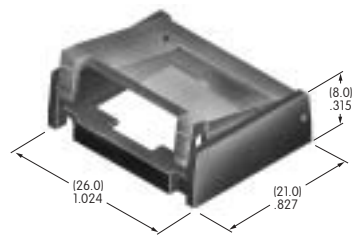

AT4057
Protective Guard for Rectangular
Polycarbonate
Series: LB

AT4058
Sculptured Cap
Polyamide
Colors: A B C E F G H
Series: JB