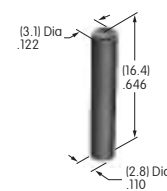

AT460
Long Plastic Toggle Tip
Polyethylene
Colors: A B C E F G
Series: M