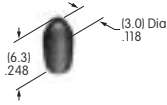

AT4061
Snap-in Knob
 Polyamide
 Knob Color: A
 Flange Color: J
 Series: DR

AT4062
Rocker
 Polyamide
 Colors: A B C
 Series: G

AT4063
.157" Dia. Slip-on Cap
 Polyamide
 Colors: A B C
 Series: GB

AT4064
.248" Bat Lever Cap
 Polyvinyl chloride
 Colors: A B C
 Series: A B