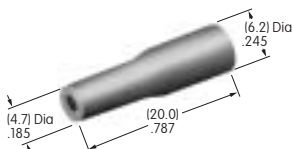

AT107
Lamp Extractor
Polyvinyl chloride
Series: KB LW MLW YB