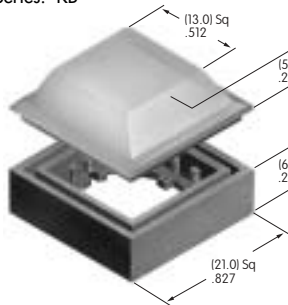

AT495
Splash Cover
Polycarbonate & polyamide
Series: KB