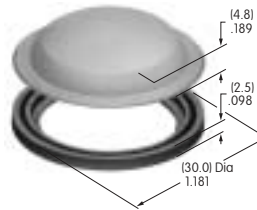

AT4002
Round Splash Cover
Polyvinyl chloride & polyethylene
Series: LB