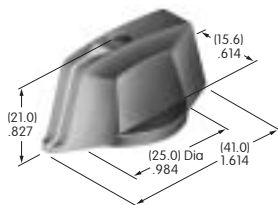

AT432
Small Rotary Knob
Phenolic resin
Color: A
Series: HS PS TS