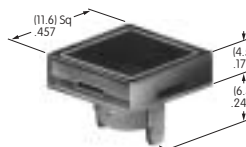

AT496
.295" Dia. Cap
Polyamide
Colors: A B C
Series: AB BB FB M2B MB24

AT489
Square Cap for LED
Polycarbonate
Colors: JB JC JD JF
Series: KB