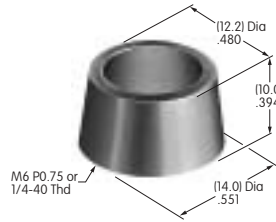

AT516
O-ring
Nitrile butadiene rubber
Series: M MB20

AT512C (M-metric H-inch)
Conical Nut
Chrome/brass
Series: EB MB20