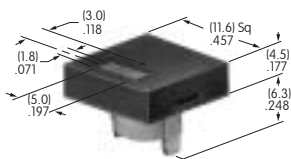

AT4051
Spot Illuminated Cap
Polycarbonate
Colors: AB
Series: KB

AT4052
Spot Illuminated Cap
Polycarbonate
Colors: AB
Series: HB