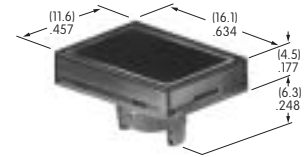

AT4022
Rectangular Colored Insert Cap
Polycarbonate
Colors: JB JC JE JF JG
Series: KB