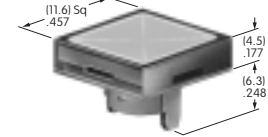

AT4133
Square Cap for
Bright & Super Bright LED

Polycarbonate
Colors: JB
Series: KB