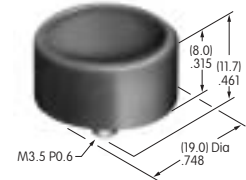

AT412
.748" Dia. Screw-on Cap
Polystyrene
Colors: A B C F
Series: MB20 SCB WB