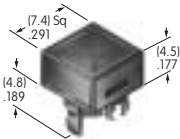

AT4166
Square Cap for Bright LED

Polycarbonate
Colors: CB DB FB
Series: HB