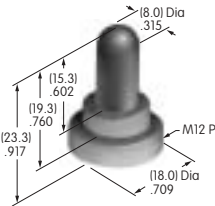

AT402
Splashproof Boot
Silicone rubber
Colors: A C E F H
Series: M P S

AT402C
Splashproof Boot
Silicone rubber
Series: M