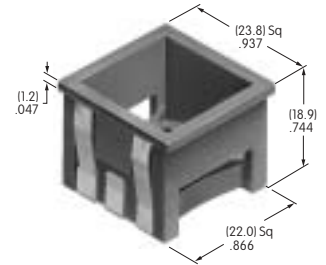

AT527 (M-metric H-inch)
Hex Mounting Nut
Nickel/steel
Series: M P S SB SK

AT517
Mounter for Square Cap
Glass fiber reinforced nylon
Color: A
Series: DLB