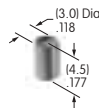

AT445
Cap for Color Tipped Cone Toggle
Polycarbonate
Colors: A B C E F G
Series: M