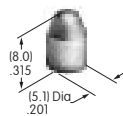

AT427
Cap for Locking Lever (code L)
Bright nickel
Brushed or colored aluminum
Colors: A C G 9
Series: M P