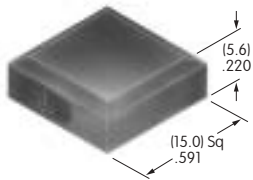

AT3075
Beveled Cap for Illuminated
Polycarbonate
Colors: B C D F
Series: UB2