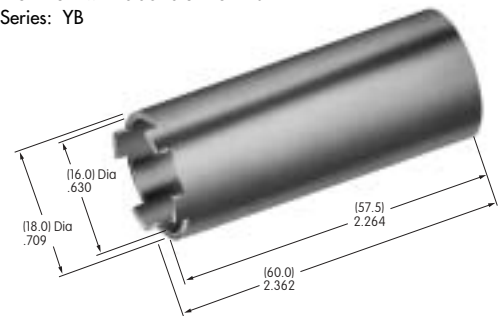

AT106
Socket Wrench
Aluminum with black alumite finish
Series: YB