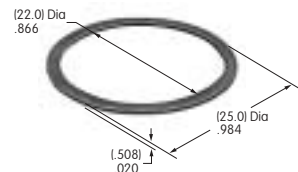

AT080
Screw Adaptor for AT452 & AT454
Brass
Series: MB20 SCB

AT075
O-ring for LB Panel Seal
Nitrile butadiene rubber
Series: LB