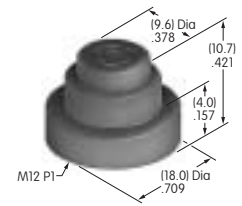

AT4043
Waterproof Boot
Silicone Rubber
Series: MB WB