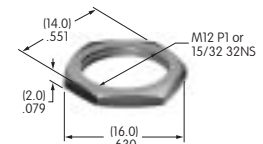

AT518
Locking Ring
 Chromate/zinc/steel
 Series: HS PS TS

AT520
Lockwasher
 Chromate/zinc/steel
 Series: HS PS TS

AT526
Hex Mounting Nut
 Nickel/steel
 Series: HS PS TS

AT527 (M-metric H-inch)
Hex Mounting Nut
 Nickel/steel
 Series: M P S SB SK