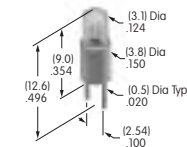

AT615
Neon Lamp
Volts: 110
Series: KB
T-1 Bi-pin