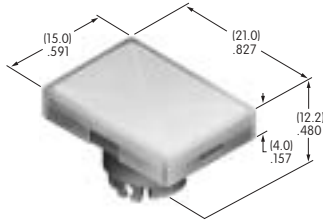

AT3014 Square Cap for Super Bright LED

Polycarbonate
Colors: JB
Series: YB

AT3015 Round Cap for Super Bright LED

Polycarbonate
Colors: JB
Series: YB

AT3016
Rectangular Cap for Super Bright LED
 Polycarbonate
 Colors: JB
 Series: YB