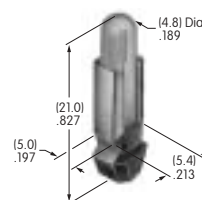

**AT602N
Neon Lamp**

Volts: 110
Series: LW MLW
T-1 ½ Pilot Slide Base