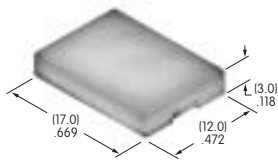

AT4116
Rectangular Opaque Cap for Nonilluminated
Polycarbonate
Colors: A B C E F G
Series: UB