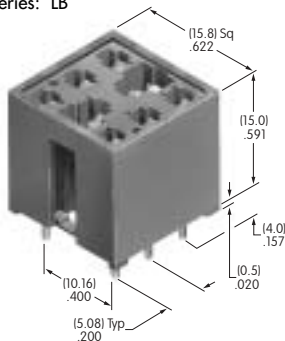

AT711
Single Pole
Straight PC Adaptor

Glass fiber reinforced polyamide
Series: LB

AT712
Double Pole
Straight PC Adaptor

Glass fiber reinforced polyamide
Series: LB

AT2100s

AT2107 Bezel

Nylon
Colors: A B C E F G H
Series: EB M MB24 M2100