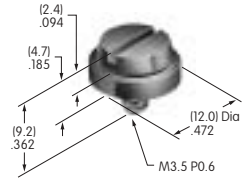

AT089
O-ring for YB Panel Seal
Nitrile butadiene rubber
Series: YB

AT100s

AT105
Cap Removal Tool
Stainless steel
Series: HB KB LB UB YB

AT107
Lamp Extractor
Polyvinyl chloride
Series: KB LW MLW YB