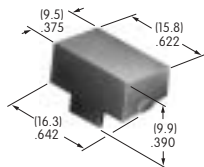

AT421
Filter for AT420
Polycarbonate
Colors: B C D E F G
Series: LW