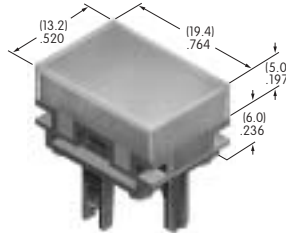

AT4163
Rectangular Cap for Bright LED

Polycarbonate
Colors: JB JC JD JF
Series: LB