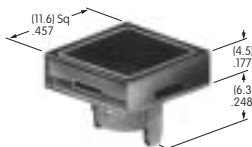

AT487
Square Colored Insert Cap
Polycarbonate
Colors: JB JC JE JF JG
Series: KB