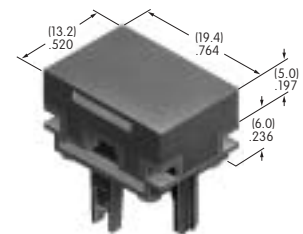

AT4016
Round Spot Illuminated Cap
Polycarbonate
Cap Colors: A B C F
LED Colors: C D F CF
Series: LB

AT4017
Round Nonilluminated Cap
Polycarbonate
Colors: A B C E F G H
Series: LB

AT4021
Rectangular Solid Colored Cap
Polycarbonate
Colors: A BB CB CC EB
FB FF GB GG
Series: KB

AT4022
Rectangular Colored Insert Cap
Polycarbonate
Colors: JB JC JE JF JG
Series: KB

AT4023
Rectangular Cap for LED
Polycarbonate
Colors: JB JC JD JF
Series: KB

AT4024
Protective Guard
Polycarbonate & polyamide
Series: KB

AT4025
Rectangular Splash Cover
Polyvinyl chloride & polyamide
Series: KB

AT4026
Rectangular Solid Colored Cap
Polycarbonate
Colors: BJ CJ EJ FJ GJ
Series: LB

AT4027
Rectangular Colored Insert Cap
Polycarbonate
Colors: JB JC JE JF JG
Series: LB

AT4028
Rectangular Cap for LED
Polycarbonate
Colors: JB JC JD JF
Series: LB

AT4030
Rectangular Nonilluminated Cap
Polycarbonate
Colors: A B C E F G H
Series: LB

AT4031
Square Cap for Bright & Super Bright LED
Polycarbonate
Colors: JB
Series: HB

AT4032
Round Cap for Bright & Super Bright LED
Polycarbonate
Colors: JB
Series: HB

AT4033
Square Indicator Cap
Polycarbonate
Colors: JB
Series: HB

AT4034
Round Indicator Cap
Polycarbonate
Colors: JB
Series: HB

AT4035
Square Nonilluminated Cap
Polycarbonate
Colors: A B C E F G
Series: HB