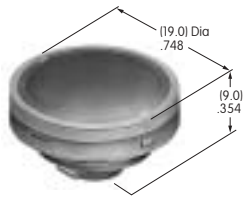

AT4163
Rectangular Cap for Bright LED

Polycarbonate
Colors: JB JC JD JF
Series: LB

AT4164
Round Cap for Bright LED

Polycarbonate
Colors: JB JC JD JF
Series: LB

AT4165
Round Cap for Bright LED

Polycarbonate
Colors: JB JC JD JF
Series: LB