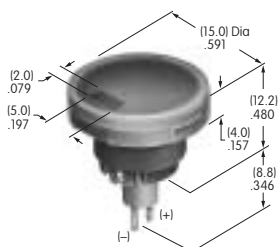

AT3011 Round Spot Illuminated Cap with Built-in LED

Polycarbonate
Cap Colors: JA JB JC JE JF
LED Colors: C D F CF
Voltages: 2 5 12 24
Series: YB