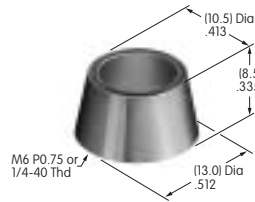

AT512 (M-metric H-inch)
Conical Nut
Chrome/brass
Series: EB MB20