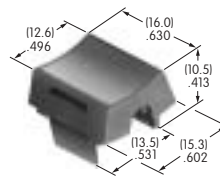

AT4125
LED Rocker
Polycarbonate
Colors: B C E F
Series: MLW