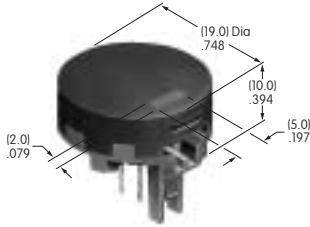

AT4016
Round Spot Illuminated Cap
Polycarbonate
Cap Colors: A B C F
LED Colors: C D F CF
Series: LB

AT4017
Round Nonilluminated Cap
Polycarbonate
Colors: A B C E F G H
Series: LB