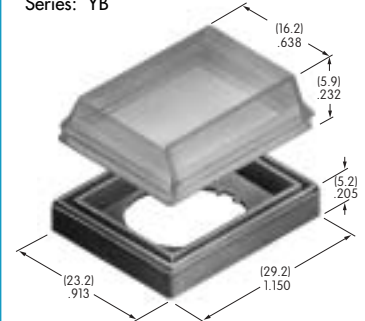

AT4115
Dust Cover
 Lid: Polyvinyl chloride
 Base: Polyamide
 Series: YB

AT4116
Rectangular Opaque Cap for Nonilluminated
 Polycarbonate
 Colors: A B C E F G
 Series: UB

AT4117
Rectangular Transparent Cap for Illuminated
 Polycarbonate
 Colors: C D F J
 Series: UB