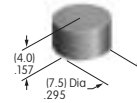

AT495
Splash Cover
 Polycarbonate & polyamide
 Series: KB

AT496
.295" Dia. Cap
 Polyamide
 Colors: A B C
 Series: AB BB FB M2B MB24

AT497
End Barrier
 Polyamide
 Colors: A
 Series: LB

AT498
Center Barrier
 Polyamide
 Colors: A
 Series: LB