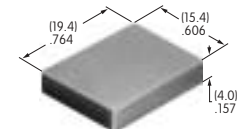

AT452
Rectangular Insert
Polycarbonate
Colors: A B C F G H
Series: MB20 SCB
Used with Screw Adaptor AT080