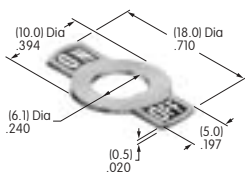

AT209
ON-OFF Plate for 6mm Threaded Bushing
 Nickel/brass
 Series: E M P

AT210
ON-OFF Plate for 6mm Threaded Bushing
 Nickel/aluminum
 Colors: Red & black ink
 Series: E M P

AT211
ON-OFF Plate for 6mm Threaded Bushing
 Nickel/aluminum
 Colors: Red & black enamel
 Series: E M P