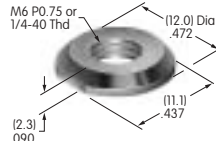

**AT533T (M-metric H-inch)
Threaded Through Dress Nut**

Nickel/brass
Series: E EB M MB20 MB24 P