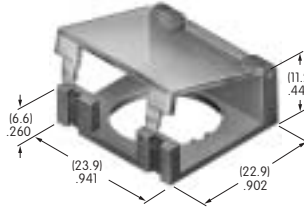

AT4072
Protective Guard
Lid: Polycarbonate
Base: Glass fiber reinforced polycarbonate
Series: YB