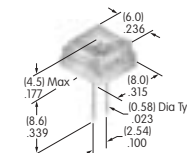

AT627
4-element LED
With Resistor; Volts: 5 12 24
Colors: C D F
Series: LB
T-1 Bi-pin