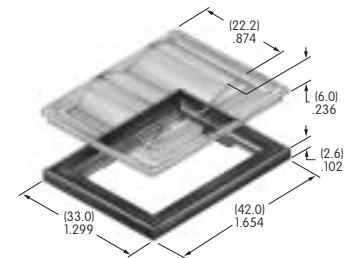

AT4126
Splash Cover
Polyvinyl chloride & polyamide
Color: A
Series: JWL