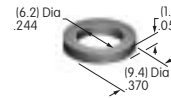

Nickel/brass
Series: E EB M MB20 MB24 P

**AT533T (M-metric H-inch)
Threaded Through Dress Nut**

Nickel/brass
Series: E EB M MB20 MB24 P

**AT535
Washer for MR Panel Seal**

Nitrile butadiene rubber
Series: MR