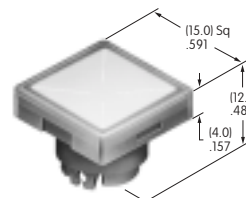

AT3014 Square Cap for Super Bright LED

Polycarbonate
Colors: JB
Series: YB