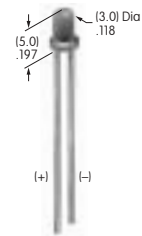

AT617
Single Element LED
Colors: C E F
Used for AT212 Bezel