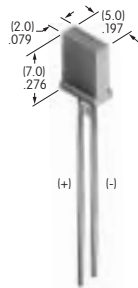

AT615
Neon Lamp
 Volts: 110
 Series: KB
 T-1 Bi-pin

AT616
Single Element LED
 Colors: C E F
 Series: HB
 T-1 Bi-pin

AT617
Single Element LED
 Colors: C E F
 Used for AT212 Bezel

AT618
Single Element LED
 Colors: C E F
 Used for AT213, AT480, & AT4016