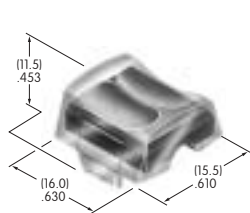

AT4124
Actuator Key
 Chrome/brass
 Series: SK

AT4125
LED Rocker
 Polycarbonate
 Colors: B C E F
 Series: MLW

AT4126
Splash Cover
 Polyvinyl chloride & polyamide
 Color: A
 Series: JWL

AT4127
Sculptured Rocker
 Polycarbonate
 Colors: B C E F
 Series: MLW