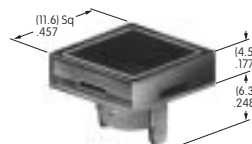

AT4156

.598" Wide Rocker
Polyamide
Colors: A B C E F G H
Series: M P

AT4157

.598" Wide Paddle
Polyamide
Colors: A B C E F G H
Series: M P

AT4158

Square Cap for Bright LED
Polycarbonate
Colors: JC JD JF
Series: KB