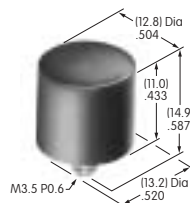

AT414
.520" Dia. Screw-on Cap
PBT
Colors: A B C D E F G H
Series: MB20 SB SCB WB