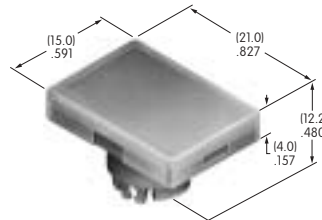

AT3006 Rectangular Cap for Bright LED & Bicolor

Polycarbonate
Colors: JB JC JD JF
Series: YB