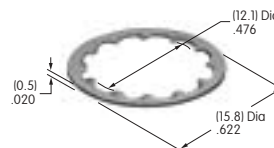

AT508
Internal Tooth Lockwasher
Chromate/zinc/steel
Series: M P S SB SK