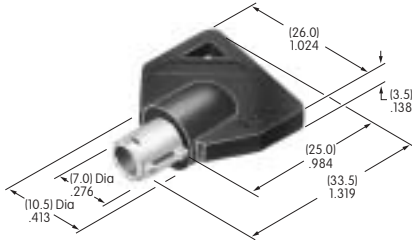

AT4143
End Barrier

Polyamide
Color: A
Series: UB2

AT4144
Center Barrier

Polyamide
Color: A
Series: UB2

AT4145
Square Splash Cover

Lid: PVC; Gasket: Polyethylene
Series: UB2

AT4146

Tubular Key
Nickel/brass with
PBT handle
Color: A
Series: CKM