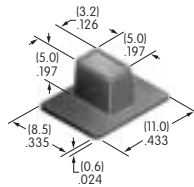

AT4065
Slide Cap
Polycarbonate
Cap Color: A Window: C E F
Series: SS