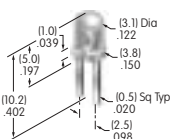

AT625
Single Element LED
Color: G
Series: KB LB YB
T-1 Bi-pin