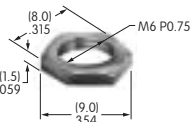

AT512 (M-metric H-inch)
Conical Nut
 Chrome/brass
 Series: EB MB20

AT512C (M-metric H-inch)
Conical Nut
 Chrome/brass
 Series: EB MB20

AT513H
Hex Nut
 Nickel/brass
 Series: M MB20 MB24

AT513M
Hex Nut
 Nickel/brass
 Series: DRA E EB M MB20 MB25 MR P