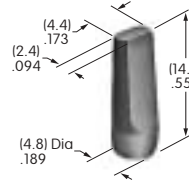

AT468
Long Paddle
PBT
Colors: A B C E F G H
Series: A B M