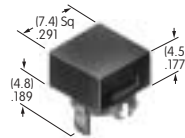

AT4035
Square Nonilluminated Cap
Polycarbonate
Colors: A B C E F G
Series: HB