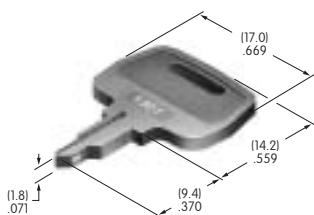

AT4082
Actuator Key
Chrome/zinc alloy
Series: SK