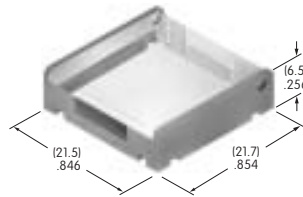

AT4140
Cap

Polycarbonate
Colors: A B C H
Series: JB

AT4141
Protective Guard, Opens 90°

Cover: Polycarbonate
Base: GFR Polyamide
Series: UB2

AT4142
Protective Guard, Opens 180°

Spring activated
Cover: Polycarbonate
Base: GFR Polyamide
Series: UB2