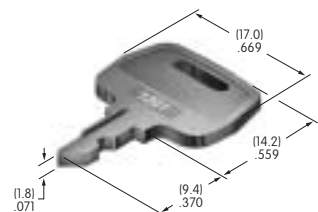

AT4081
Actuator Key
Chrome/zinc alloy
Series: SK