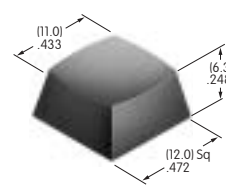

AT4058
Sculptured Cap
 Polyamide
 Colors: A B C E F G H
 Series: JB

AT4059
Flat Cap
 Polycarbonate
 Colors: A B C E F G H
 Series: JB

AT4060
Clear Cap w/Colored Diffuser
 Polycarbonate
 Colors: JB JC JE JF
 Series: JB