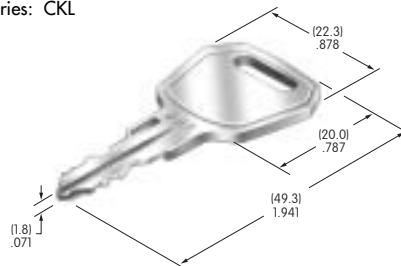

AT4150

.453" Wide Rocker
Polyamide
Colors: A B C E F G H
Series: M M2T P

AT4151

.453" Wide Paddle
Polyamide
Colors: A B C E F G H
Series: M M2T P

AT4152

Tubular Key
Nickel/brass
Series: CKL

AT4153

Flat Key
Chrome/brass
Series: CKL