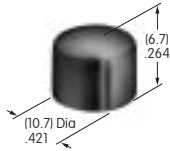

AT435
Screw-on Cap
Chrome/Brass
Series: SB265 SB285