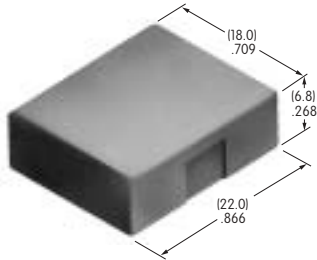

AT3021
Flat Cap for Barrier Flange
Polyphenylene oxide
Colors: A B C H
Series: JP