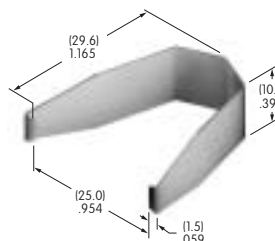

AT109
Cap Extractor
Stainless Steel
Series: HB LB KB UB YB