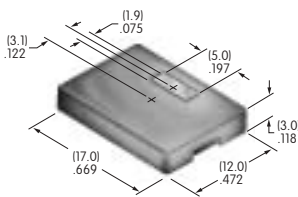

AT4120
Rectangular Spot Illuminated Cap
Polycarbonate
Colors: AB
Series: UB