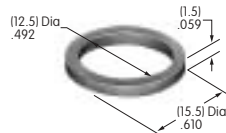

**AT537
O-ring**

Nitrile butadiene rubber
Series: M