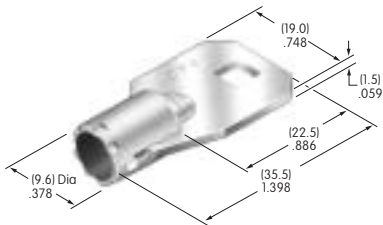

AT4150

.453" Wide Rocker
Polyamide
Colors: A B C E F G H
Series: M M2T P

AT4151

.453" Wide Paddle
Polyamide
Colors: A B C E F G H
Series: M M2T P

AT4152

Tubular Key
Nickel/brass
Series: CKL

AT4153

Flat Key
Chrome/brass
Series: CKL