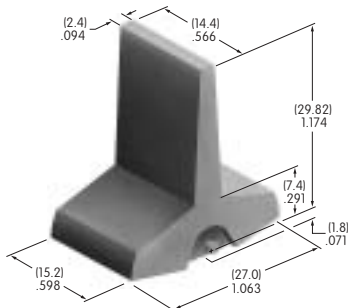

AT4157

.598" Wide Paddle
Polyamide
Colors: A B C E F G H
Series: M P