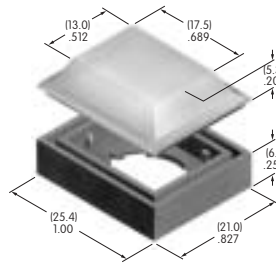

AT4026
Rectangular Solid Colored Cap
Polycarbonate
Colors: BJ CJ EJ FJ GJ
Series: LB