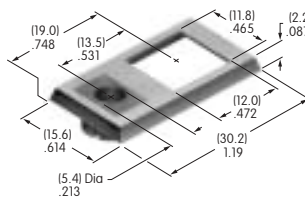

AT208
Bezel with AT070 LED
Polycarbonate
Color: A
Series: EB M MB24