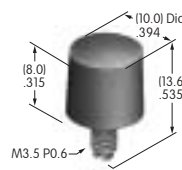

AT089
O-ring for YB Panel Seal
Nitrile butadiene rubber
Series: YB

AT100s

AT105
Cap Removal Tool
Stainless steel
Series: HB KB LB UB YB

AT107
Lamp Extractor
Polyvinyl chloride
Series: KB LW MLW YB