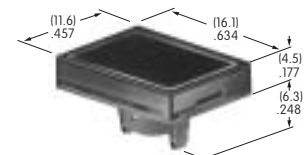

AT4159

Rectangular Cap for Bright LED
Polycarbonate
Colors: JC JD JF
Series: KB