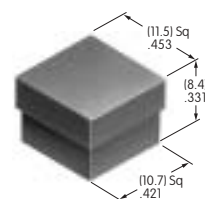

AT465
.453" Square Cap
Polycarbonate
Colors: A B C E F G H
Series: EB MB24