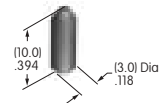

AT4000s

AT4001
Square Splash Cover
 Polyvinyl chloride & polyethylene
 Series: LB UB

AT4002
Round Splash Cover
 Polyvinyl chloride & polyethylene
 Series: LB

AT4003
.394" Bat Lever Cap
 Polyvinyl chloride
 Colors: A B C
 Series: A B