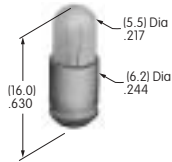

**AT602N
Neon Lamp**

Volts: 110
Series: LW MLW
T-1 ½ Pilot Slide Base

**AT604
Incandescent Lamp**

Volts: 6 14 28
Series: DLB
T-1 ¾ Midget Groove Base

AT604N
Neon Lamp
 Volts: 110
 Series: DLB
 T-1¼ Midget Groove Base