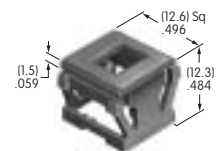

AT531
Panel Mount for Single or Double Pole
Polycarbonate
Colors: A B C E F G H
Series: A AB