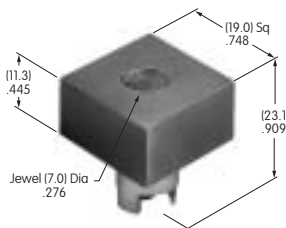

AT463
.748" Sq. Spot Illuminated Cap
Polycarbonate
Color: A
Series: DLB