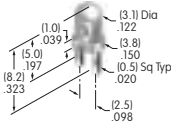

AT630
Single Element LED

Color: F
Series: HB
T-1 Bi-pin