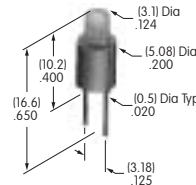

AT607N
Neon Lamp
Volts: 110
Series: LB
T-1 Bi-pin