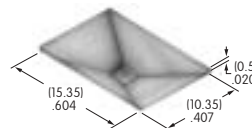

AT4118
Diffuser for AT4117 Rectangular Transparent Cap
Polycarbonate
Colors: B C D F
Series: UB