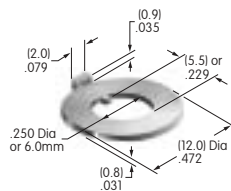

AT507 (M-metric H-inch)
Locking Ring
Chromate/zinc/steel
Series: E EB M MB20 MB24 MR P