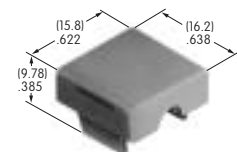

AT429
Indicator Cap
Polycarbonate
Colors: B C D E F G
Series: MLW