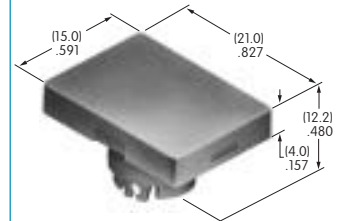

AT3000s

AT3001 Square Solid Cap

Polycarbonate
Colors: BB CB EB FB GB
Series: YB

AT3002 Round Solid Cap

Polycarbonate
Colors: BB CB EB FB GB
Series: YB

AT3003 Rectangular Solid Cap

Polycarbonate
Colors: BB CB EB FB GB
Series: YB