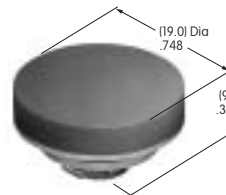

AT4054
Round Solid Colored Cap
Polycarbonate
Colors: BJ CJ EJ FJ GJ
Series: LB Panel Seal