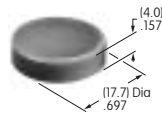

AT435
Screw-on Cap
Chrome/Brass
Series: SB265 SB285

AT438
Design Rocker
Polycarbonate
Colors: B C D F G
Series: MLW

AT442
.394" Dia. Snap-on Cap
Polycarbonate
Colors: A B C E F G H
Series: EB M2B MB20

AT443
.315" Dia. Snap-on Cap
Polycarbonate
Colors: A B C E F G H
Series: EB M2B MB20

AT444
Bat Lever Conical Cap
Polyethylene
Colors: A B C E F G
Series: E M M2T

AT445
Cap for Color Tipped Cone Toggle
Polycarbonate
Colors: A B C E F G
Series: M

AT446
.748" Dia. Round Design Cap
Polycarbonate
Holder Color: A
Lens Color: B C F G
Series: DLB

AT452
Rectangular Insert
Polycarbonate
Colors: A B C F G H
Series: MB20 SCB
Used with Screw Adaptor AT080

AT453
Rectangular Shroud
Polycarbonate
Colors: A B H
Series: MB20 SCB

AT454
Round Insert
Polycarbonate
Colors: A B C F G H
Series: MB20 SCB
Used with Screw Adaptor AT080

AT455
Round Shroud
Polycarbonate
Colors: A B H
Series: MB20 SCB

AT460
Long Plastic Toggle Tip
Polyethylene
Colors: A B C E F G
Series: M

AT461
.476" Wide Paddle
Polycarbonate
Colors: A B C E F G H
Series: M M2T

AT463
.748" Sq. Spot Illuminated Cap
Polycarbonate
Color: A
Series: DLB

AT464
.748" Dia. Round Spot Illuminated Cap
Polycarbonate
Color: A
Series: DLB

AT465
.453" Square Cap
Polycarbonate
Colors: A B C E F G H
Series: EB MB24