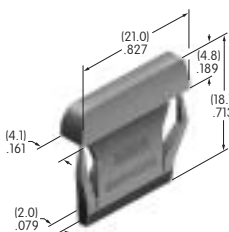

AT4143
End Barrier

Polyamide
Color: A
Series: UB2