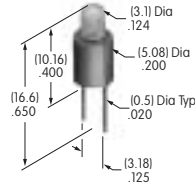

AT607
Incandescent Lamp
Volts: 5 12 28
Series: LB
T-1 Bi-pin