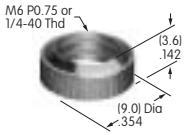

AT513M
Hex Nut
Nickel/brass
Series: DRA E EB M MB20 MB25 MR P

AT515 (M-metric H-inch)
Locking Ring for D Flat Bushing
Chromate/zinc/steel
Series: DRA M MB24

AT520
Lockwasher
Chromate/zinc/steel
Series: HS PS TS

AT526
Hex Mounting Nut
Nickel/steel
Series: HS PS TS

AT530
Panel Mount for Single Pole
Polycarbonate
Colors: A B C E F G H
Series: A AB

AT531
Panel Mount for Single or Double Pole
Polycarbonate
Colors: A B C E F G H
Series: A AB