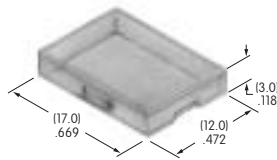

AT4117
Rectangular Transparent Cap for Illuminated
Polycarbonate
Colors: C D F J
Series: UB