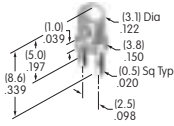

AT629
Single Element LED

Color: B
Series: HB
T-1 Bi-pin