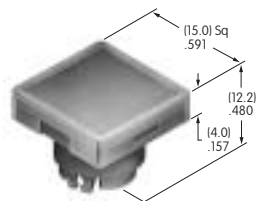

AT3004 Square Cap for Bright LED & Bicolor

Polycarbonate
Colors: JB JC JD JF
Series: YB