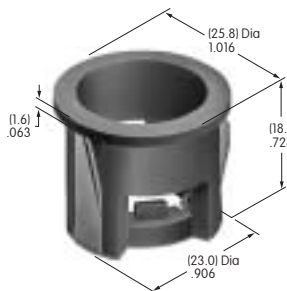

AT528
Mounter for Round Cap
Glass fiber reinforced nylon
Color: A
Series: DLB MB20