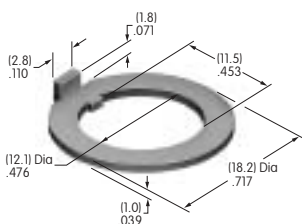

AT511 (M-metric H-inch)
Knurled Cap Nut
Chrome/brass
Series: E EB M MB20 MB24 P

AT506
Locking Ring
Chromate/zinc/steel
Series: M MB20 SB