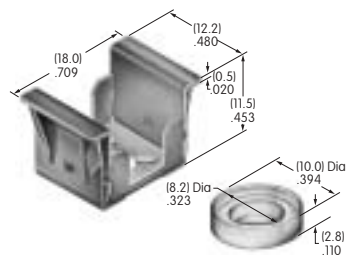

AT529
Mounter for Square Cap
Stainless steel frame
GFR PBT spacer
Series: EB

AT530
Panel Mount for Single Pole
Polycarbonate
Colors: A B C E F G H
Series: A AB

AT531
Panel Mount for Single or Double Pole
Polycarbonate
Colors: A B C E F G H
Series: A AB