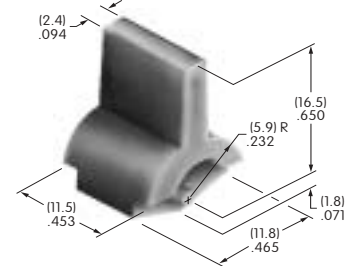

AT4151

.453" Wide Paddle
Polyamide
Colors: A B C E F G H
Series: M M2T P