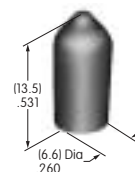

AT434
Bat Lever Cap
Polyvinyl chloride
Colors: A B C E F G
Series: M