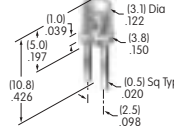

AT631
Single Element LED

Color: B
Series: KB LB YB
T-1 Bi-pin