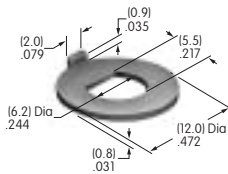

AT515 (M-metric H-inch)
Locking Ring for D Flat Bushing
Chromate/zinc/steel
Series: DRA M MB24