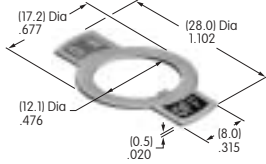

AT214
ON-OFF Plate for 12mm Threaded Bushing
Nickel/aluminum
Colors: Red & black ink
Series: M P S