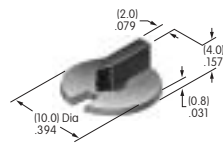

AT4036
Round Nonilluminated Cap
Polycarbonate
Colors: B C E F G
Series: HB

AT4041 (M-metric H-inch)
Waterproof Boot for Momentary
Silicone Rubber
Series: MB

AT4042 (M-metric H-inch)
Waterproof Boot for Alternate
Silicone Rubber
Series: MB

AT4043
Waterproof Boot
Silicone Rubber
Series: MB WB

AT4051
Spot Illuminated Cap
Polycarbonate
Colors: AB
Series: KB

AT4052
Spot Illuminated Cap
Polycarbonate
Colors: AB
Series: HB

AT4054
Round Solid Colored Cap
Polycarbonate
Colors: BJ CJ EJ FJ GJ
Series: LB Panel Seal

AT4055
Round Colored Insert Cap
Polycarbonate
Colors: JB JC JE JF JG
Series: LB Panel Seal

AT4056
Round Cap for LED
Polycarbonate
Colors: JB JC JD JF
Series: LB Panel Seal

AT4057
Protective Guard for Rectangular
Polycarbonate
Series: LB

AT4058
Sculptured Cap
Polyamide
Colors: A B C E F G H
Series: JB

AT4059
Flat Cap
Polycarbonate
Colors: A B C E F G H
Series: JB

AT4060
Clear Cap w/Colored Diffuser
Polycarbonate
Colors: JB JC JE JF
Series: JB

AT4061
Snap-in Knob
Polyamide
Knob Color: A
Flange Color: J
Series: DR

AT4062
Rocker
Polyamide
Colors: A B C
Series: G

AT4063
.157" Dia. Slip-on Cap
Polyamide
Colors: A B C
Series: GB