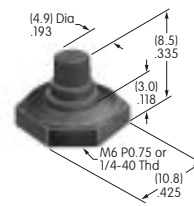

AT4042 (M-metric H-inch)
Waterproof Boot for Alternate
Silicone Rubber
Series: MB