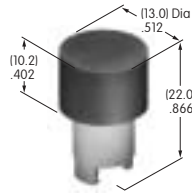

AT418
.512" Dia. Solid Colored Cap
Polycarbonate
Colors: B C D E F G
Series: DLB