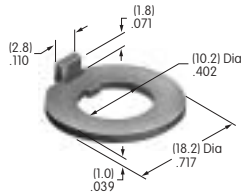

AT518
Locking Ring
Chromate/zinc/steel
Series: HS PS TS