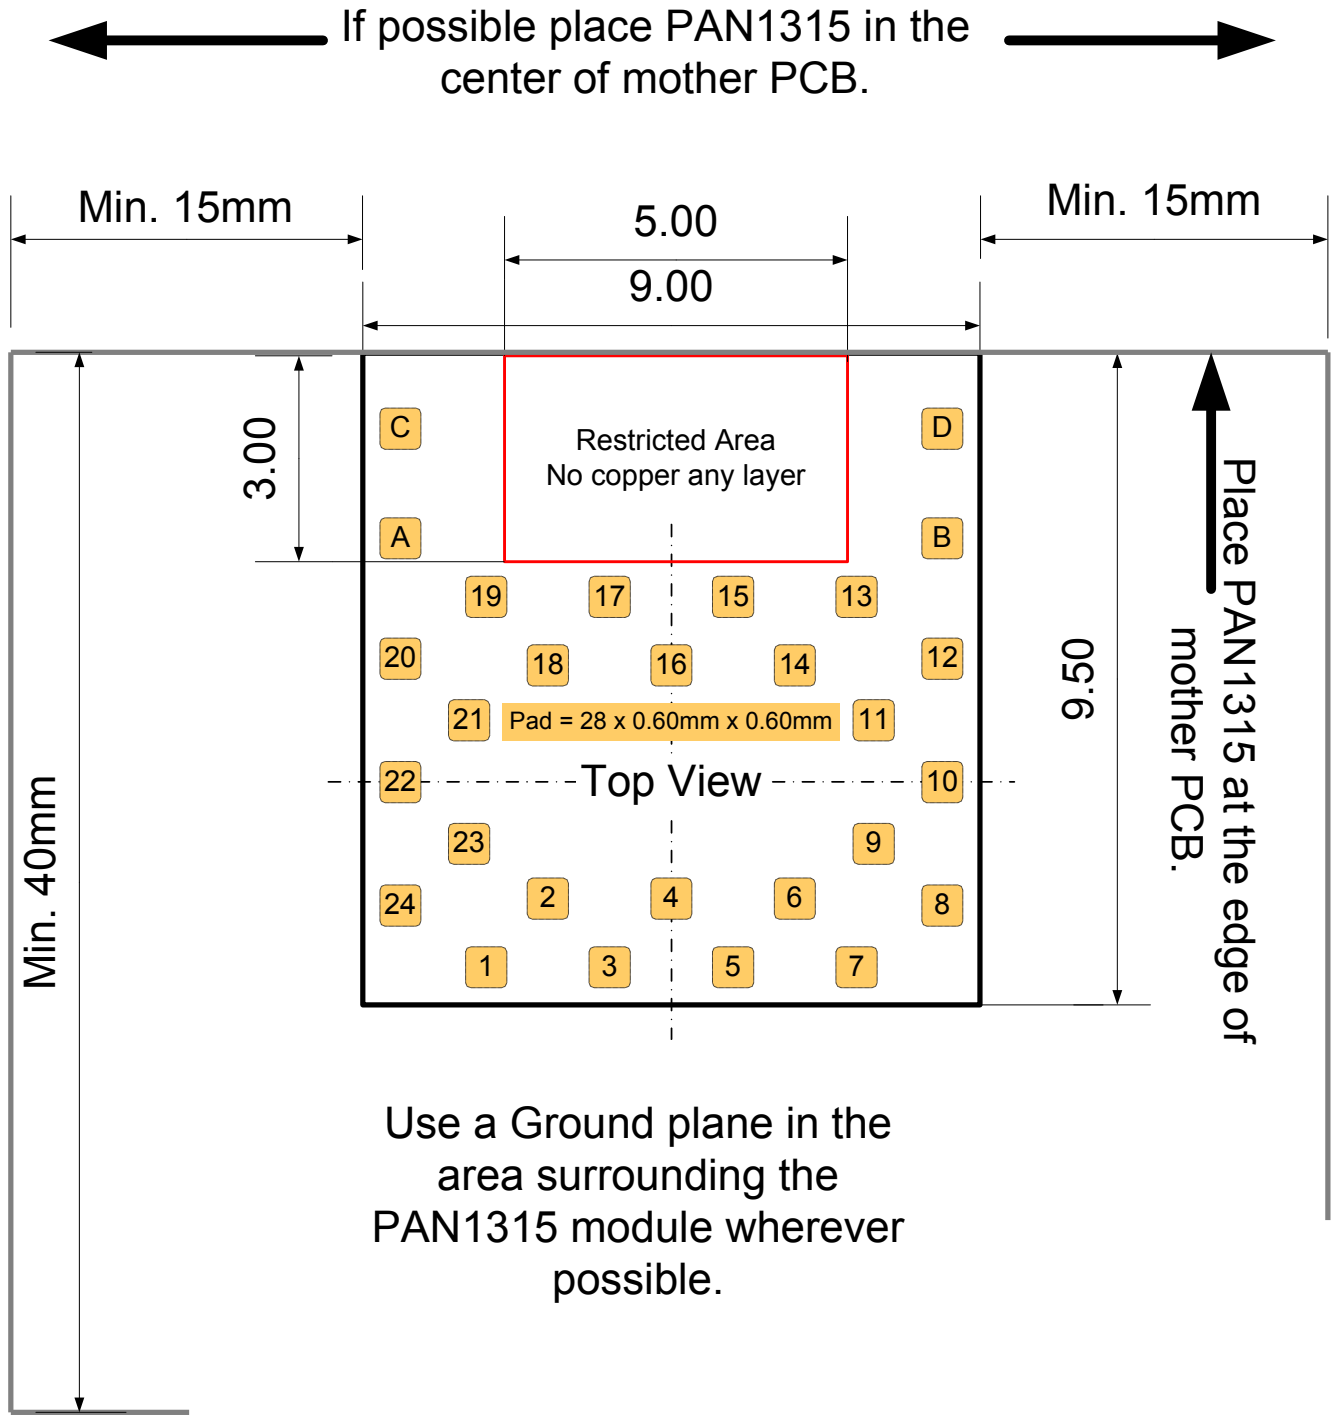

Panasonic Electronic Components

PAN1315 with Antenna Placement

Dimensions are in mm.