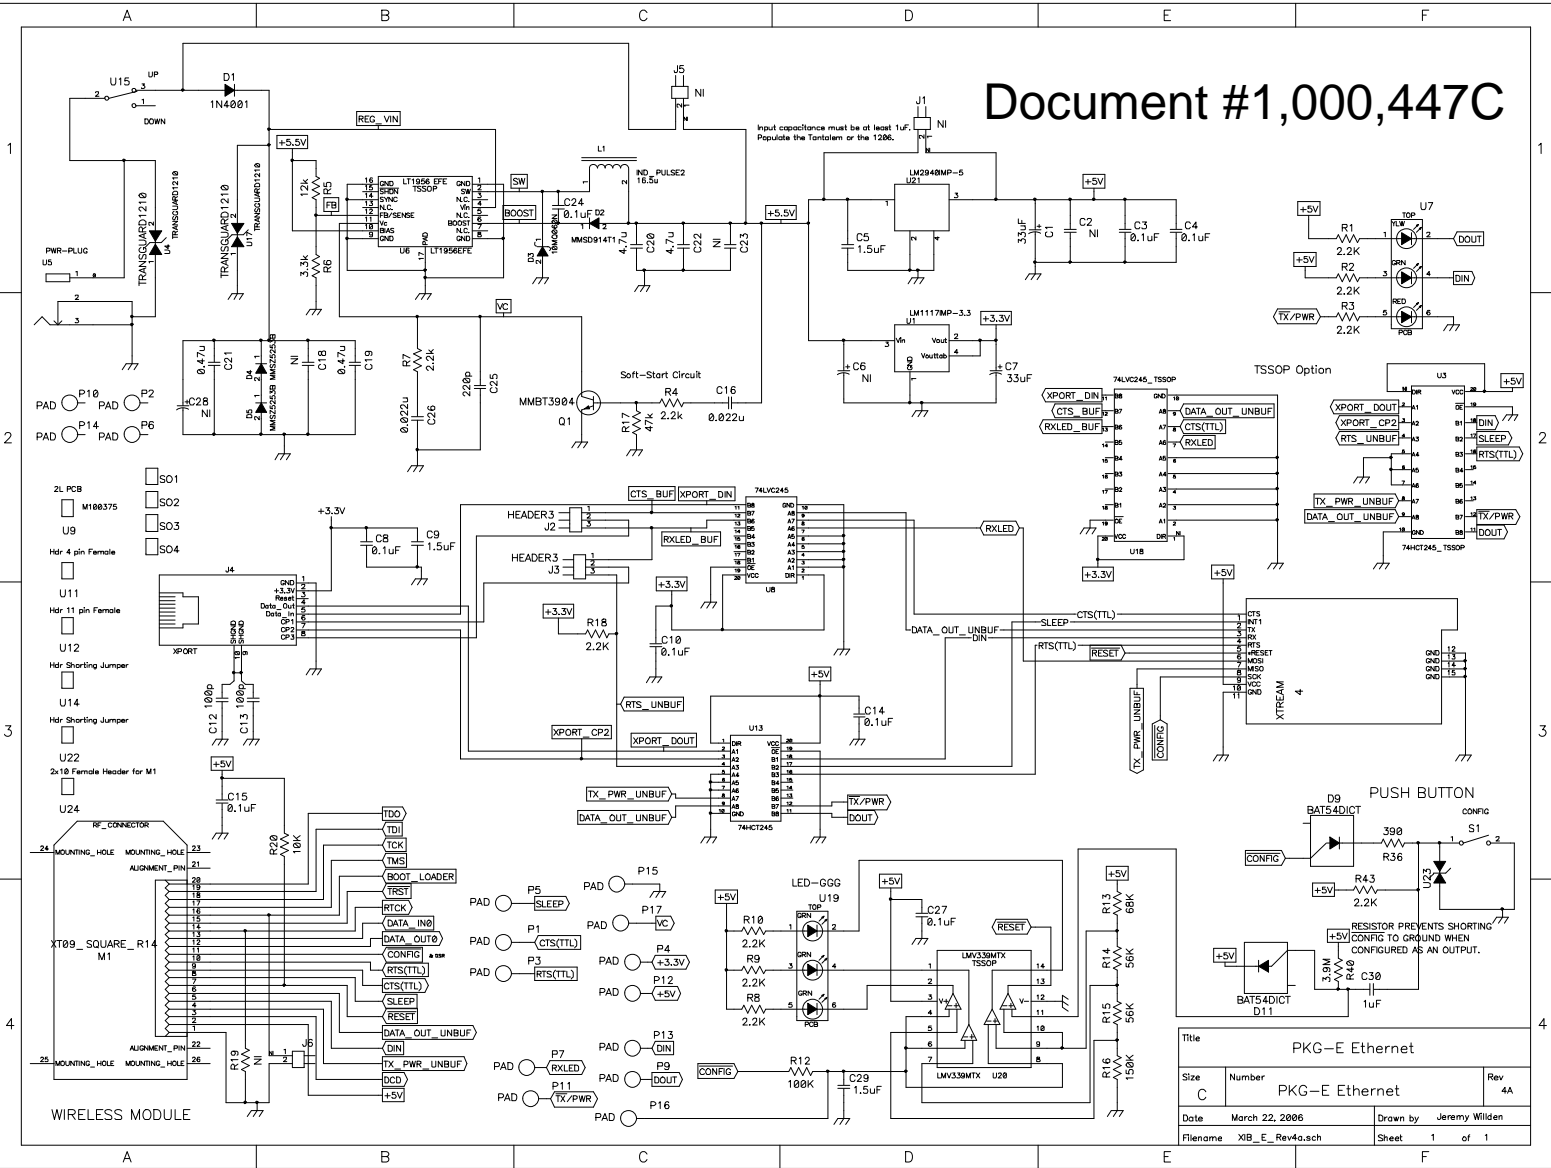

Document #1,000,447C

Title			PKG-E Ethernet
Size	Number	PKG-E Ethernet	
Date	March 22, 2006	Drawn by	Jeremy Willden
Filename	XIB_E_Rev4a.sch	Sheet	1 of 1