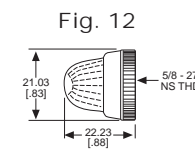

103 SERIES FOR 1" MOUNTING HOLE • OILTIGHT*

BASE PART NO.	VOLTAGE	LAMP NO.	FIG
103-3114-05-103	105-125	521-9051 (B7A)	13
103-3114-05-103	210-250	521-9055 (F4A)	13

CAP PART NO.	COLOR	FIG	CAP PART NO.	COLOR	FIG
103-1231-403	RED	14	103-1235-403	WHITE	14
103-1233-403	AMBER	14	103-1237-403	CLEAR	14

Material & Finish: Base - Nickel Plated Brass, Cap - Polycarbonate with Chrome Plated Brass Bezel

Green & Blue Lens Caps Not Available For Neon Indicators

Neon and incandescent lamp information on Pages 35 and 36

* See Page 14 for Oiltight information

Dimensions in mm [inches]