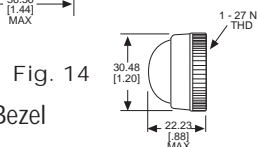

CAP PART NO.	COLOR	FIG	CAP PART NO.	COLOR	FIG
103-1231-403	RED	14	103-1235-403	WHITE	14
103-1233-403	AMBER	14	103-1237-403	CLEAR	14

Material & Finish: Base - Nickel Plated Brass, Cap - Polycarbonate with Chrome Plated Brass Bezel

Green & Blue Lens Caps Not Available For Neon Indicators

Neon and incandescent lamp information on Pages 35 and 36

* See Page 14 for Oiltight information

Dimensions in mm [inches]

Uses:
T 4 1/2
CANDELABRA
SCREW BASE
NEON LAMP