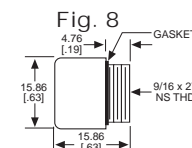

125 SERIES FOR 11/16" MOUNTING HOLE • OILTIGHT*

BASE PART NO.	VOLTAGE	LAMP NO.	FIG
125-0408-11-143	105-125 AC-DC	521-9053 (B1A)	9
125-0463-11-113	110-125 AC	521-9054 (B2A)	9
125-1308-11-143	105-125 AC-DC	521-9053 (B1A)	10
125-1363-11-113	110-125 AC	521-9054 (B2A)	10

CAP PART NO.	COLOR	FIG	CAP PART NO.	COLOR	FIG
125-1131-403	RED	11	125-1191-403	RED	12
125-1133-403	AMBER	11	125-1193-403	AMBER	12
125-1135-403	WHITE	11	125-1195-403	WHITE	12
125-1137-403	CLEAR	11	125-1197-403	CLEAR	12

Material & Finish: Base - Nickel Plated Brass, Cap - Polycarbonate with Chrome Plated Brass Bezel