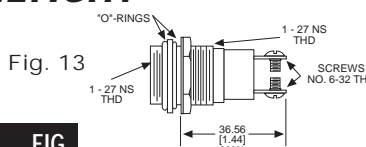

CAP PART NO.	COLOR	FIG	CAP PART NO.	COLOR	FIG
103-1231-403	RED	14	103-1235-403	WHITE	14
103-1233-403	AMBER	14	103-1237-403	CLEAR	14

Material & Finish: Base - Nickel Plated Brass, Cap - Polycarbonate with Chrome Plated Brass Bezel

Green & Blue Lens Caps Not Available For Neon Indicators

Neon and incandescent lamp information on Pages 35 and 36

* See Page 14 for Oiltight information

Dimensions in mm [inches]

Uses:
T 4 1/2
CANDELABRA
SCREW BASE
NEON LAMP