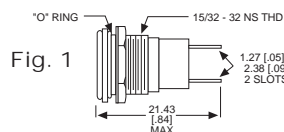

Uses:
T-2 MIDGET
FLANGE BASE
NEON LAMP

052, 081, 095 & 135 SERIES FOR 11/16" MOUNTING HOLE • WATERTIGHT

BASE PART NO.	VOLTAGE	LAMP NO.	FIG
081-0408-01-343	105-125 AC-DC	521-9053 (B1A)	3
081-0463-01-313	110-125 AC	521-9054 (B2A)	3
081-1308-01-343	105-125 AC-DC	521-9053 (B1A)	4
081-1363-01-313	110-125 AC	521-9054 (B2A)	4

CAP PART NO.	COLOR	FIG	CAP PART NO.	COLOR	FIG
052-3191-003	RED	5	095-3131-003	RED	7
052-3193-003	AMBER	5	095-3133-003	AMBER	7
052-3195-003	WHITE	5	095-3135-003	WHITE	7
052-3197-003	CLEAR	5	095-3137-003	CLEAR	7
081-0131-303	RED	6	135-3231-003	RED	8
081-0133-303	AMBER	6	135-3233-003	AMBER	8
081-0135-303	WHITE	6	135-3235-003	WHITE	8
081-0137-303	CLEAR	6	135-3237-003	CLEAR	8

Material & Finish: Base - Chrome Plated Brass, Cap - Polycarbonate - 081 has Chrome Plated Bezel