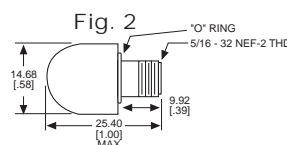

181 SERIES FOR 15/32" MOUNTING HOLE • WATERTIGHT

BASE PART NO.	VOLTAGE	LAMP NO.	FIG
181-8836-09-553	105-125 AC-DC	521-9047 (C7A)	1
181-8864-09-513	110-125 AC	521-9048 (C9A)	1

CAP PART NO.	COLOR	FIG	CAP PART NO.	COLOR	FIG
181-0931-003	RED	2	181-0935-003	WHITE	2
181-0933-003	AMBER	2	181-0937-003	CLEAR	2

Material & Finish: Base - Black Anodized Aluminum, Cap - High Impact Plastic

Uses:
T-2 MIDGET
FLANGE BASE
NEON LAMP

052, 081, 095 & 135 SERIES FOR 11/16" MOUNTING HOLE • WATERTIGHT

BASE PART NO.	VOLTAGE	LAMP NO.	FIG
081-0408-01-343	105-125 AC-DC	521-9053 (B1A)	3
081-0463-01-313	110-125 AC	521-9054 (B2A)	3
081-1308-01-343	105-125 AC-DC	521-9053 (B1A)	4
081-1363-01-313	110-125 AC	521-9054 (B2A)	4

CAP PART NO.	COLOR	FIG	CAP PART NO.	COLOR	FIG
052-3191-003	RED	5	095-3131-003	RED	7
052-3193-003	AMBER	5	095-3133-003	AMBER	7
052-3195-003	WHITE	5	095-3135-003	WHITE	7
052-3197-003	CLEAR	5	095-3137-003	CLEAR	7
081-0131-303	RED	6	135-3231-003	RED	8
081-0133-303	AMBER	6	135-3233-003	AMBER	8
081-0135-303	WHITE	6	135-3235-003	WHITE	8
081-0137-303	CLEAR	6	135-3237-003	CLEAR	8

Material & Finish: Base - Chrome Plated Brass, Cap - Polycarbonate - 081 has Chrome Plated Bezel