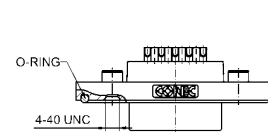

PLUG CONNECTOR

ORDER DATA

SOCKET CONNECTOR		
No. of pos.	Mounting style 4-40 UNC	Part Number
09	Threaded insert	15-000613
15	Threaded insert	15-000623
25	Threaded insert	15-000633
37	Threaded insert	15-000643

PLUG CONNECTOR		
No. of pos.	Mounting style 4-40 UNC	Part Number
09	Threaded insert	15-000573
15	Threaded insert	15-000583
25	Threaded insert	15-000593
37	Threaded insert	15-000603