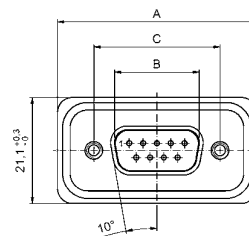

PLUG CONNECTOR

ORDER DATA

SOCKET CONNECTOR		
No. of pos.	Mounting style 4-40 UNC	Part Number
09	Threaded insert	15-000613
15	Threaded insert	15-000623
25	Threaded insert	15-000633
37	Threaded insert	15-000643

PLUG CONNECTOR		
No. of pos.	Mounting style 4-40 UNC	Part Number
09	Threaded insert	15-000573
15	Threaded insert	15-000583
25	Threaded insert	15-000593
37	Threaded insert	15-000603