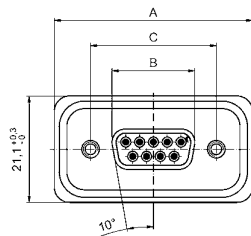

SOCKET CONNECTOR

DESCRIPTION

- Suitable for wire size **AWG 20**
- Mounting style:
  4-40 UNC threaded insert including hex locking bolt
- Quality class 3 (also available in quality class 1)
- One-piece zinc die-cast nickel plated shell
- IP67 for harsh environments, pressure-proof up to 1.45 PSI
- Higher protection on request