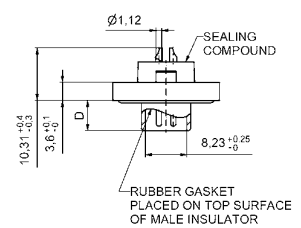

PLUG CONNECTOR

ORDER DATA

SOCKET CONNECTOR		
No. of pos.	Mounting style 4-40 UNC	Part Number
09	Threaded insert	15-000613
15	Threaded insert	15-000623
25	Threaded insert	15-000633
37	Threaded insert	15-000643

PLUG CONNECTOR		
No. of pos.	Mounting style 4-40 UNC	Part Number
09	Threaded insert	15-000573
15	Threaded insert	15-000583
25	Threaded insert	15-000593
37	Threaded insert	15-000603