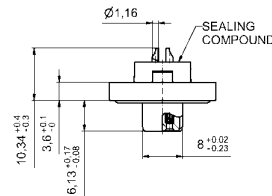

SOCKET CONNECTOR

DESCRIPTION

- Suitable for wire size **AWG 20**
- Mounting style:
  4-40 UNC threaded insert including hex locking bolt
- Quality class 3 (also available in quality class 1)
- One-piece zinc die-cast nickel plated shell
- IP67 for harsh environments, pressure-proof up to 1.45 PSI
- Higher protection on request