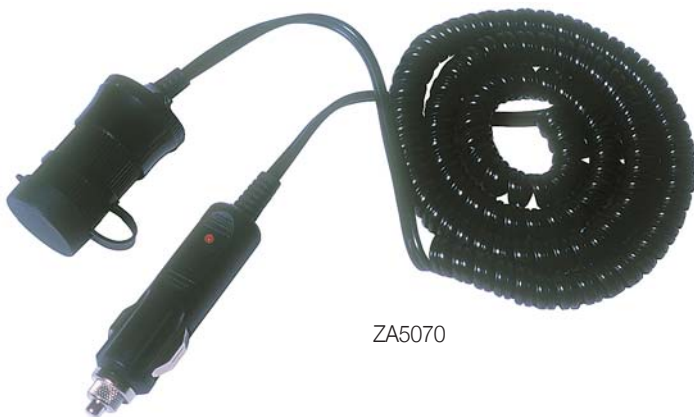

12V Coiled Cord Sets

ZA5070

ZA5074

ZA5074-2.5

ZA5074-B

12V Coiled Cord Sets

ZA5070	APP-001 with 5 amp fuse, 12' coil cord, cigarette socket
ZA5074	APP-001 with 5 amp fuse, 12' coil cord, 2.1 x 5.5 mm
ZA5074-2.5	APP-001 with 5 amp fuse, 12' coil cord, 2.5 x 5.5 mm
ZA5074-B	APP-001 with 5 amp fuse, 12' coil cord, tinned leads

12V Extension Assemblies

ZA5070

ZA5071

12V Extension Assemblies

ZA5070	APP-001 with 5 amp fuse, 12' cord, cigarette socket
ZA5071	APP-001 with 10 amp fuse, 12' cord, cigarette socket

MEMORY PROTECTION DEVICES, INC. 200 BROAD HOLLOW ROAD, FARMINGDALE, NY 11735-4814