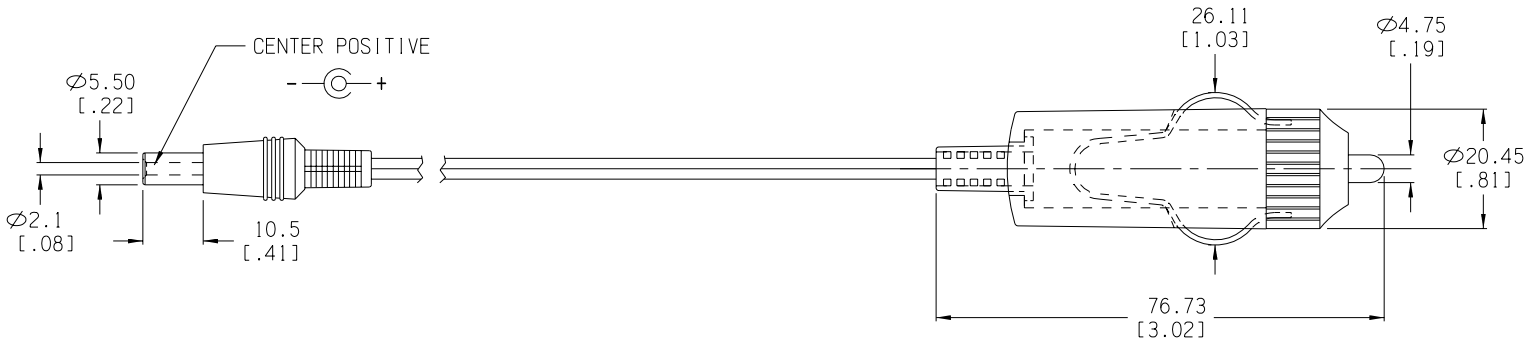

Date	SYM	REVISION RECORD	AUTH	DR	CK

BILL OF MATERIAL

PART #	QTY.	DESCRIPTION
ZA1030	1	CIGARETTE PLUG FOR 21 OR 22.2mm DIA. SOCKETS
PLUG	1	DC MOLDED PLUG, 2.1mm x 5.5mm
CORD	1	10 FT. LONG, 22 AWG STRAIGHT

Tolerance
(Inches)

Decimal
±.5 (.020)

Fractional
± .8 (.030)

Angular
± 3°

Memory Protection Devices, Inc

200 Broad Hollow Road, Farmingdale, New York 11735

Scale

Drawn By B.S.

Approved By T.B.

Title

AUTO POWER CORD SET, 2.1mm DC PLUG

Date

07/13/02

Drawing Number

ZA5035