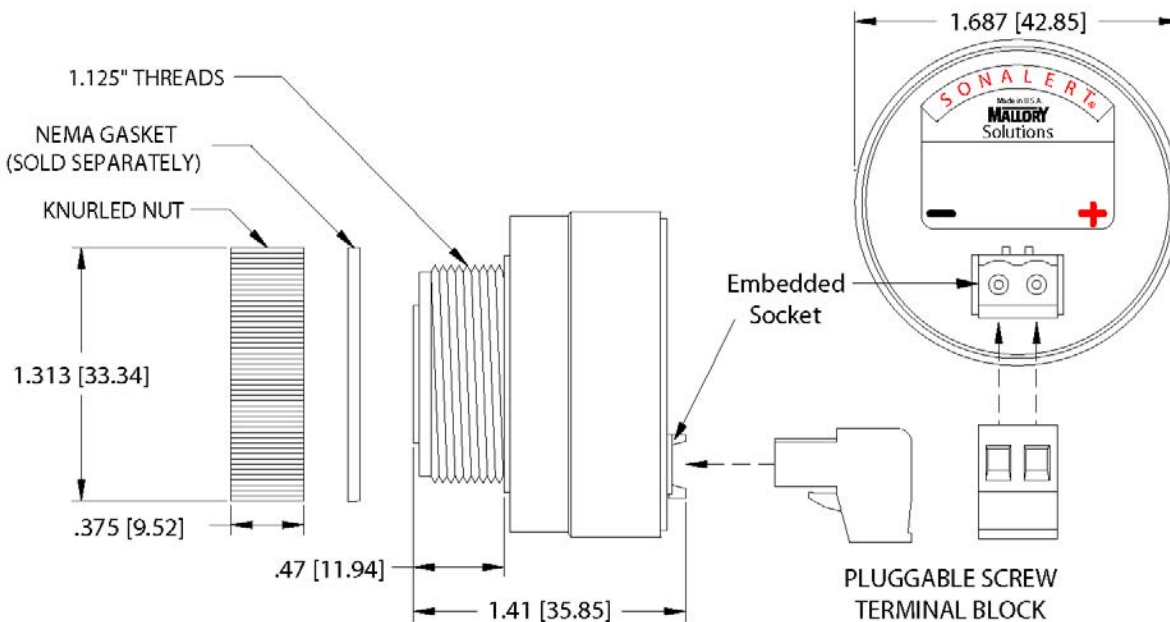

Product APPLICATION Guide

NEW Solutions 2 kHz Panel Alarms Continuous & Pulsing Tones

Note: Extra Loud Models Have a Length of 1.90" (48.26mm)

KEY FEATURES:

- 2 kHz Tones:
 - Continuous
 - Slow Pulse (1 pps)
 - Medium Pulse (5 pps)
 - Fast Pulse (10 pps)
 - Double Pulse- Fast & Slow
- Soft thru Extra Loud Sound Levels
- cUL Approved; RoHS Compliant
- NEMA 3R/4X/12, CSA C22.2 No. 94, and IP-66 (Order with P/N ACC03)
- New Termination System:
 - Finger Proof Safe Handling
 - Prevents Shock & Shorting
 - Saves Assembly Time & Labor
- Also Available with Screw Terminals and Flat Blade Terminals