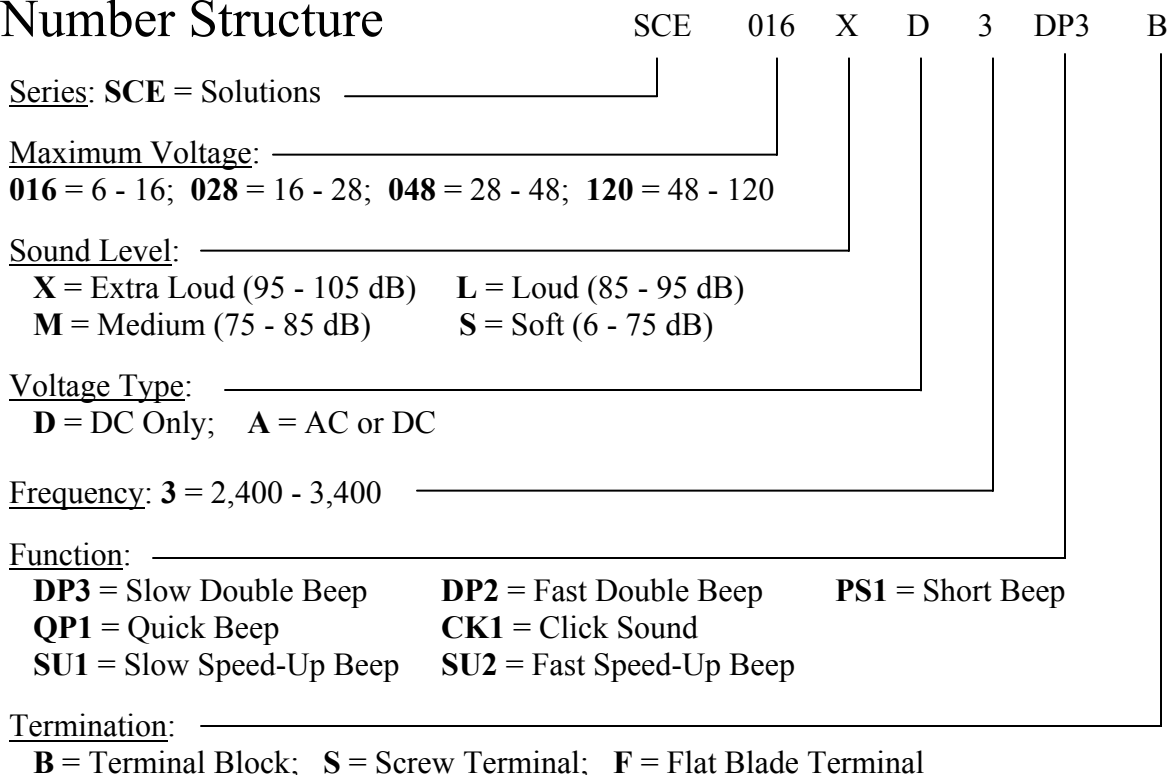

Sound Descriptions

- Double Beep (i.e. Beep Beep, Pause, Beep Beep, Pause, etc.):
  - Slow = 1 Double Beep every two seconds
  - Fast = 1 Double Beep every half second
- Short Beep (“On” for 0.1 seconds / “Off” for 0.9 seconds):
  - 1 Short beep every second
- Quick Beep (Chirp): 60 Beeps per second
- Clicking Sound: 1 Clicking Sound per second
- Beepers that Speed Up:
  - Slow = Over a 60 second period, speed up from 1 beep every 2 seconds to 8 beeps per second
  - Fast = Over a 30 second period, speed up from 1 beep every 2 seconds to 8 beeps per second

Part Number Structure