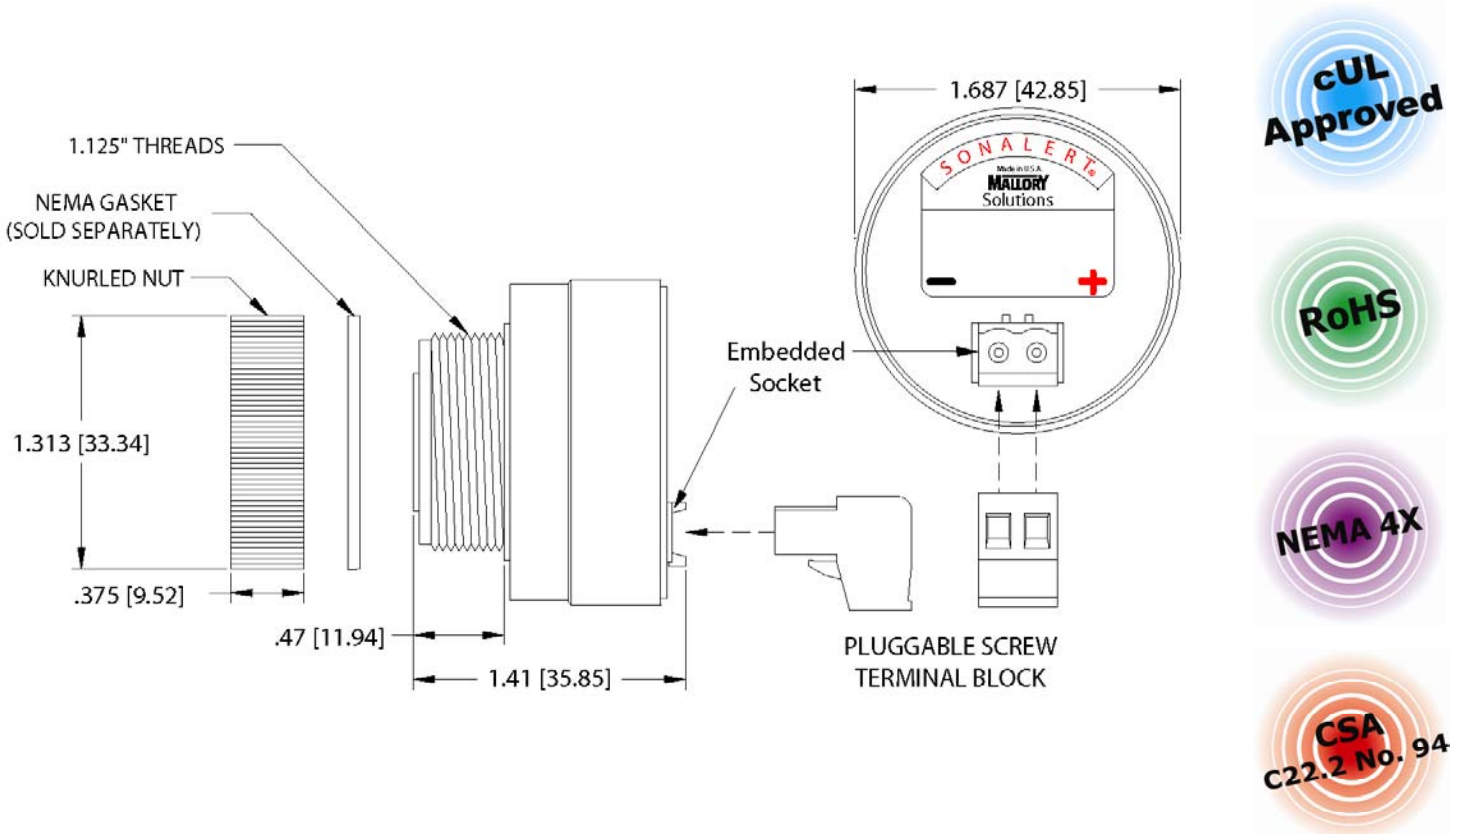

Product APPLICATION Guide

NEW Solutions Distinctive Pulsing Audible Alarms

KEY FEATURES:

- Five New Distinctive Pulsing Sounds:
 - Double Beep
 - Quick Beep
 - Short Beep
 - Clicking Sound
 - Pulse Rates That Speed Up
- More Noticeable Than Traditional Beeping Alarm Sounds
- Custom Beeping Patterns Upon Request
- cUL Approved; RoHS Compliant
- NEMA 3R/4X/12, CSA C22.2 No. 94, and IP-66 (Order with P/N ACC03)
- New Termination System:
 - Finger Proof Safe Handling
 - Prevents Shock & Shorting
 - Saves Assembly Time & Labor
- Also Available with Screw Terminals and Flat Blade Terminals