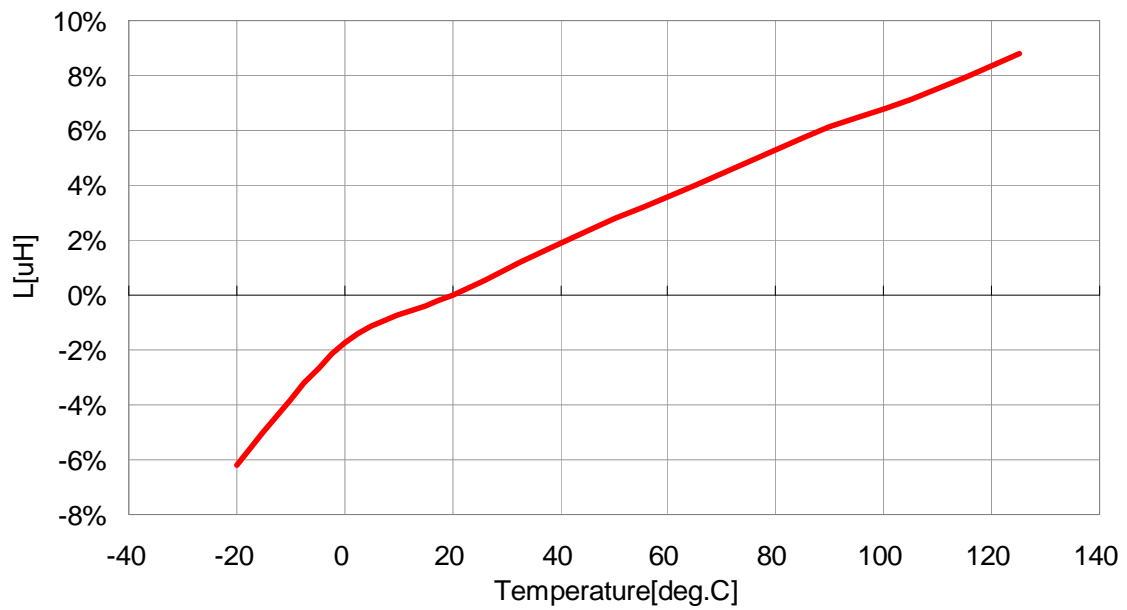

VLS3012T-1R5N1R7