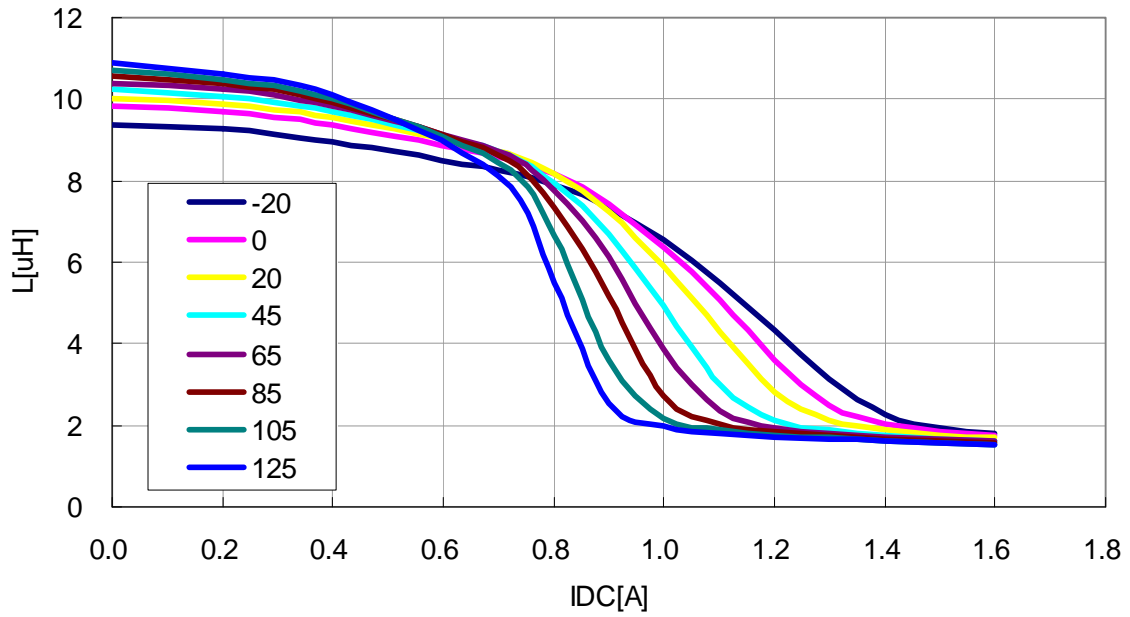

DC Bias & Temperature Characteristics (1MHz)

VLS3012T-2R2M1R5

VLS3012T-3R3M1R3

DC Bias & Temperature Characteristics (1MHz)

VLS3012T-4R7M1R0

VLS3012T-6R8MR90

DC Bias & Temperature Characteristics (1MHz)

VLS3012T-100MR72

VLS3012T-150MR58

DC Bias & Temperature Characteristics (1MHz)

VLS3012T-220MR49

VLS3012T-330MR40

DC Bias & Temperature Characteristics (1MHz)

VLS3012T-470MR34

Temperature Characteristic

VLS3012T-1R0N2R2