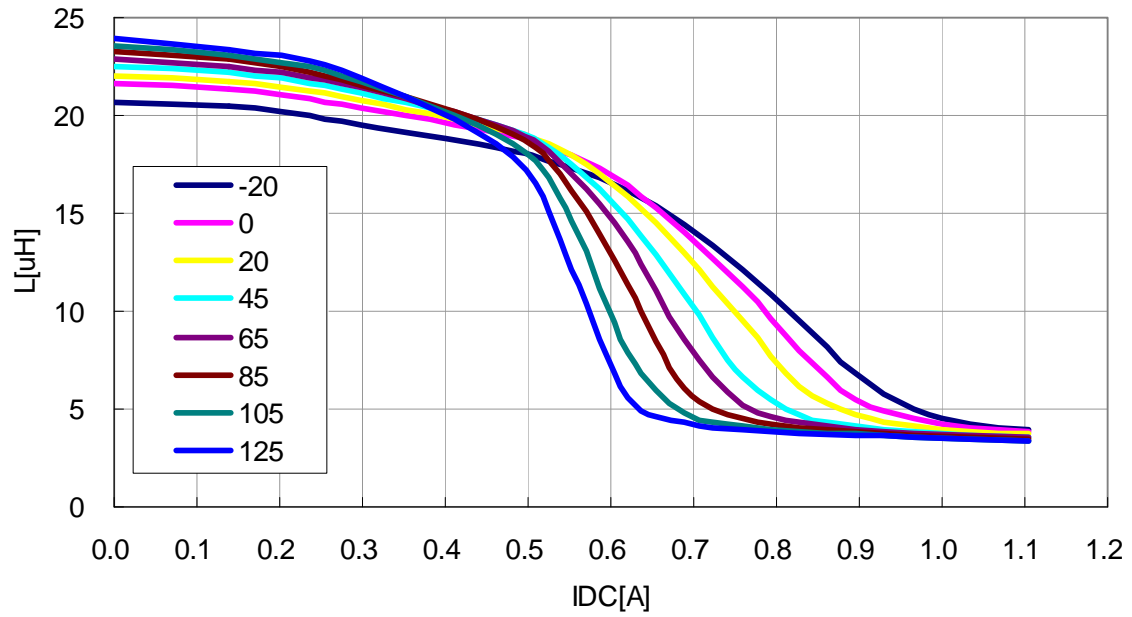

DC Bias & Temperature Characteristics (1MHz)

VLS3012T-2R2M1R5

VLS3012T-3R3M1R3

DC Bias & Temperature Characteristics (1MHz)

VLS3012T-4R7M1R0

VLS3012T-6R8MR90

DC Bias & Temperature Characteristics (1MHz)

VLS3012T-100MR72

VLS3012T-150MR58

DC Bias & Temperature Characteristics (1MHz)

VLS3012T-220MR49

VLS3012T-330MR40

DC Bias & Temperature Characteristics (1MHz)

VLS3012T-470MR34

Temperature Characteristic

VLS3012T-1R0N2R2