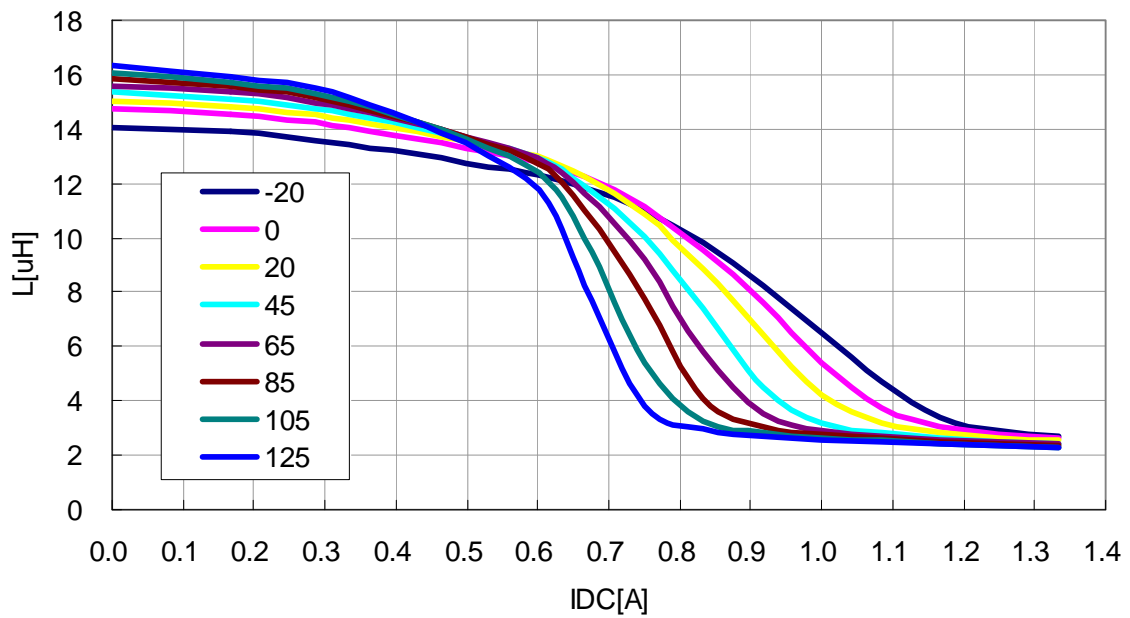

DC Bias & Temperature Characteristics (1MHz)

VLS3012T-2R2M1R5

VLS3012T-3R3M1R3

DC Bias & Temperature Characteristics (1MHz)

VLS3012T-4R7M1R0

VLS3012T-6R8MR90

DC Bias & Temperature Characteristics (1MHz)

VLS3012T-100MR72

VLS3012T-150MR58

DC Bias & Temperature Characteristics (1MHz)

VLS3012T-220MR49

VLS3012T-330MR40

DC Bias & Temperature Characteristics (1MHz)

VLS3012T-470MR34

Temperature Characteristic

VLS3012T-1R0N2R2