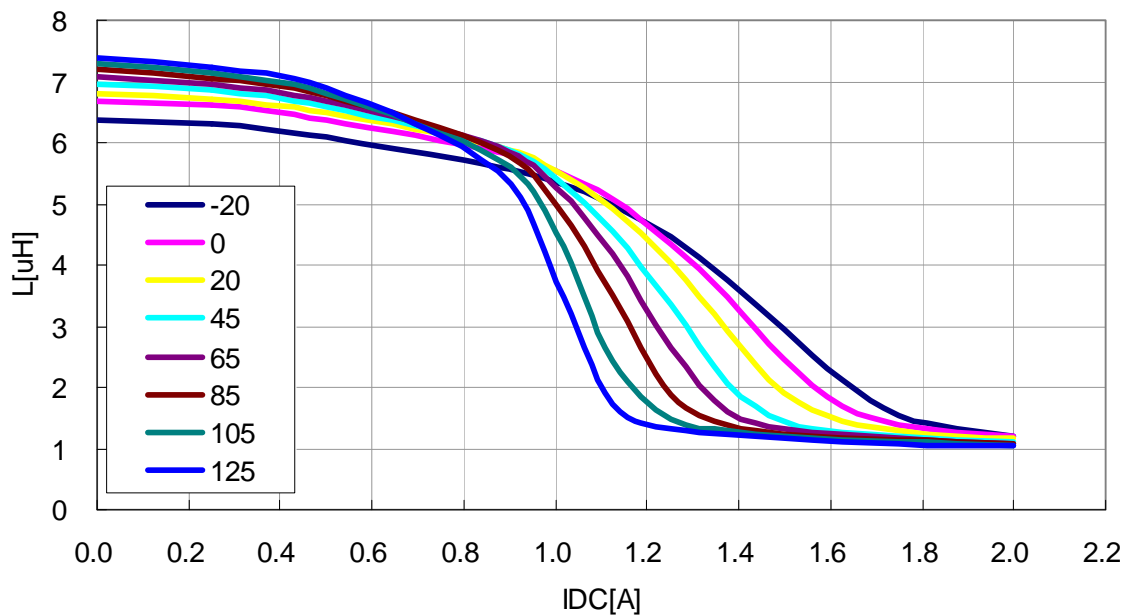

DC Bias & Temperature Characteristics (1MHz)

VLS3012T-2R2M1R5

VLS3012T-3R3M1R3

DC Bias & Temperature Characteristics (1MHz)

VLS3012T-4R7M1R0

VLS3012T-6R8MR90

DC Bias & Temperature Characteristics (1MHz)

VLS3012T-100MR72

VLS3012T-150MR58

DC Bias & Temperature Characteristics (1MHz)

VLS3012T-220MR49

VLS3012T-330MR40

DC Bias & Temperature Characteristics (1MHz)

VLS3012T-470MR34

Temperature Characteristic

VLS3012T-1R0N2R2