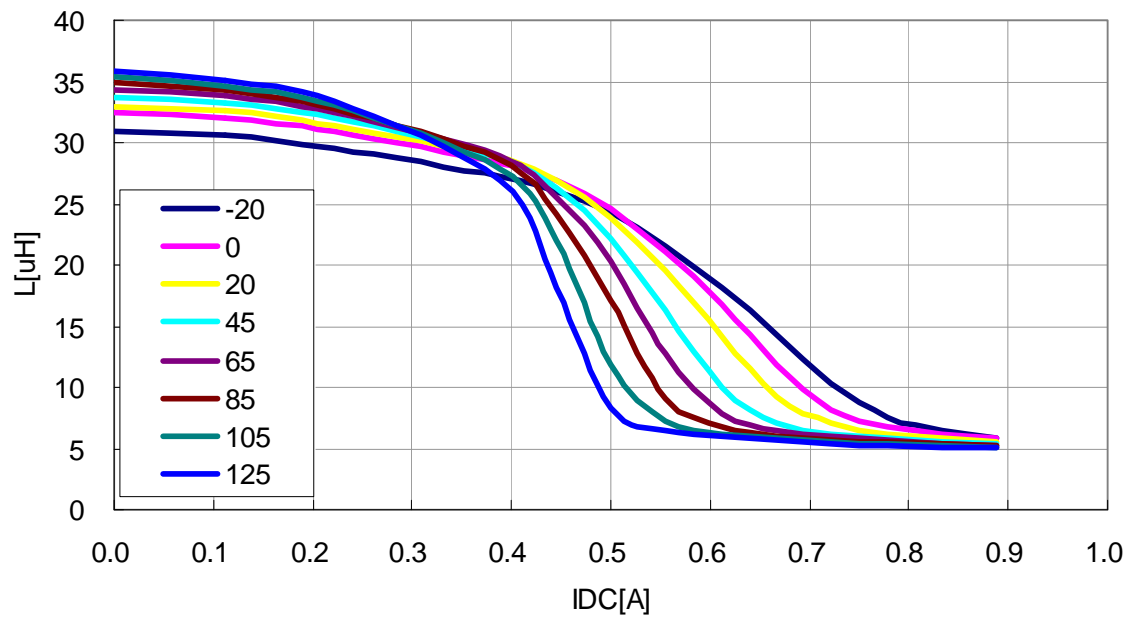

VLS3012T-150MR58

DC Bias & Temperature Characteristics (1MHz)

VLS3012T-220MR49

VLS3012T-330MR40

DC Bias & Temperature Characteristics (1MHz)

VLS3012T-470MR34

Temperature Characteristic

VLS3012T-1R0N2R2