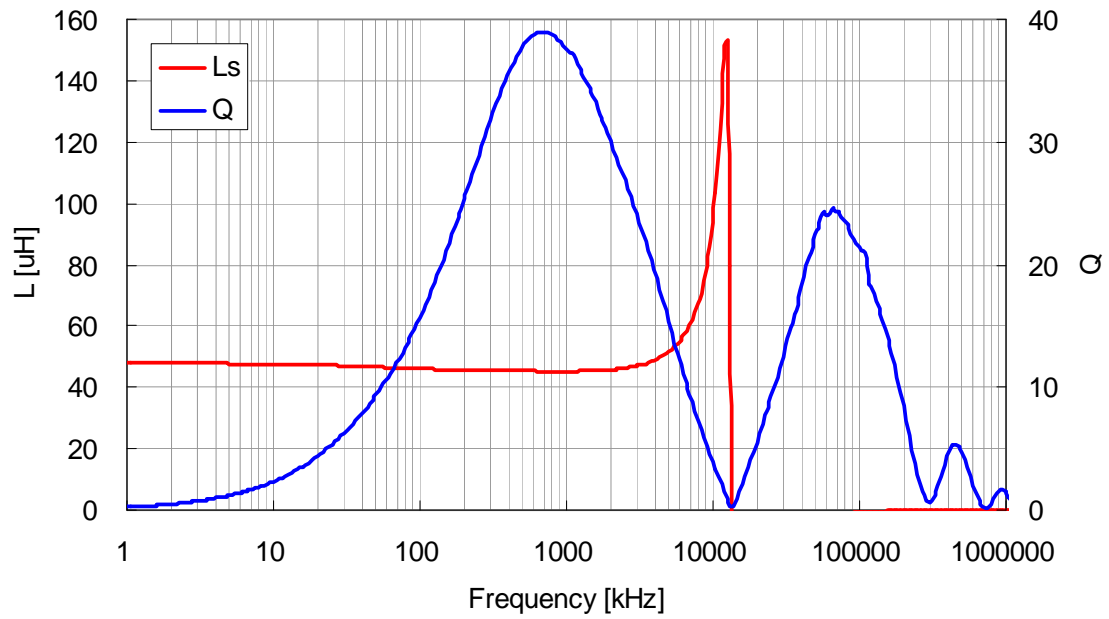

L-Q Frequency Characteristics

VLS3012T-220MR49

VLS3012T-330MR40

L-Q Frequency Characteristics

VLS3012T-470MR34

DC Bias & Temperature Characteristics (1MHz)

VLS3012T-1R0N2R2

VLS3012T-1R5N1R7