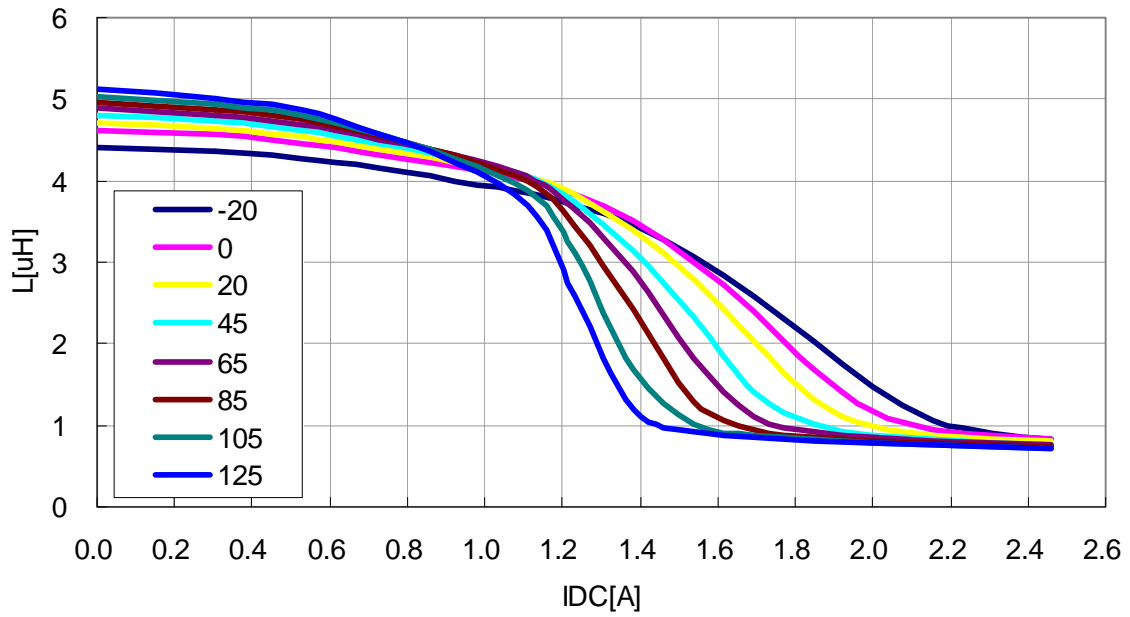

DC Bias & Temperature Characteristics (1MHz)

VLS3012T-2R2M1R5

VLS3012T-3R3M1R3

DC Bias & Temperature Characteristics (1MHz)

VLS3012T-4R7M1R0

VLS3012T-6R8MR90

DC Bias & Temperature Characteristics (1MHz)

VLS3012T-100MR72

VLS3012T-150MR58

DC Bias & Temperature Characteristics (1MHz)

VLS3012T-220MR49

VLS3012T-330MR40

DC Bias & Temperature Characteristics (1MHz)

VLS3012T-470MR34

Temperature Characteristic

VLS3012T-1R0N2R2