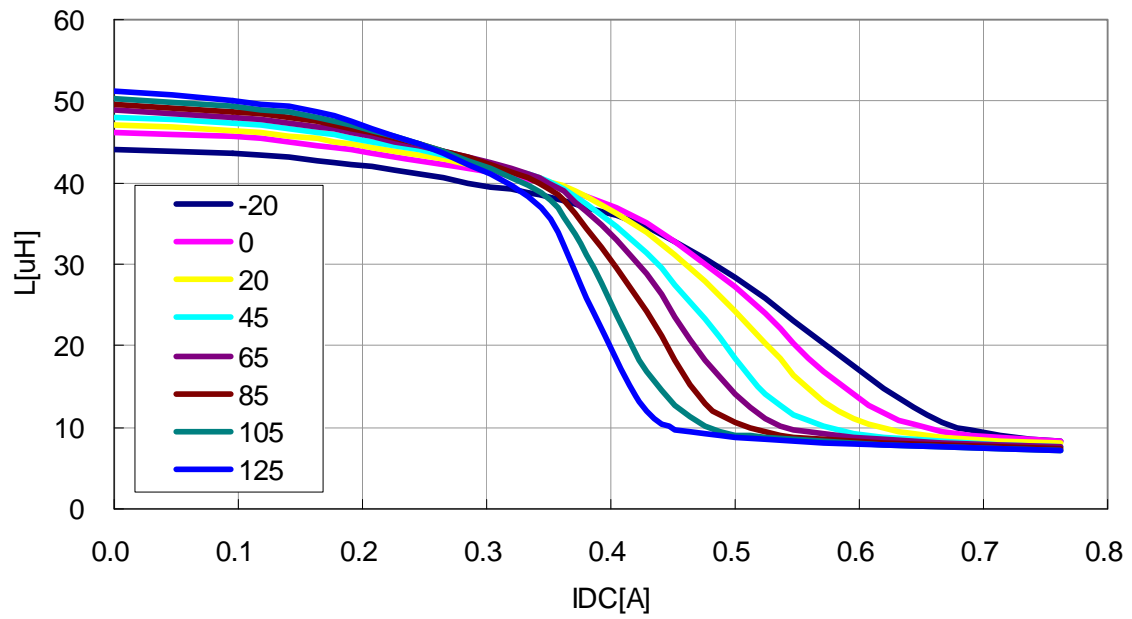

VLS3012T-150MR58

DC Bias & Temperature Characteristics (1MHz)

VLS3012T-220MR49

VLS3012T-330MR40

DC Bias & Temperature Characteristics (1MHz)

VLS3012T-470MR34

Temperature Characteristic

VLS3012T-1R0N2R2