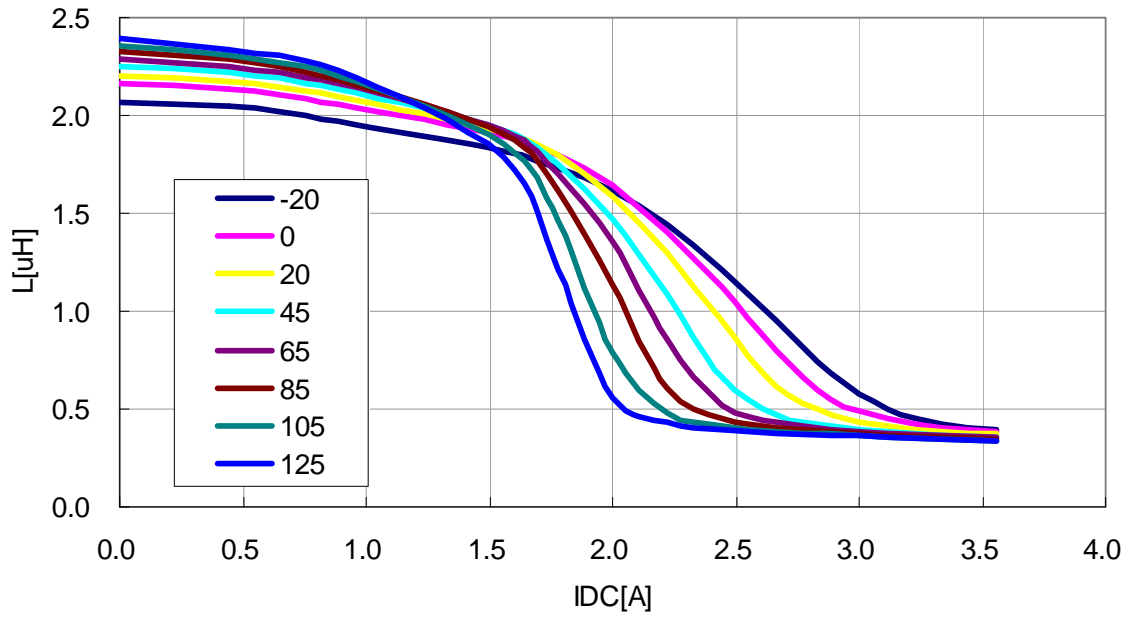

L-Q Frequency Characteristics

VLS3012T-220MR49

VLS3012T-330MR40

L-Q Frequency Characteristics

VLS3012T-470MR34

DC Bias & Temperature Characteristics (1MHz)

VLS3012T-1R0N2R2

VLS3012T-1R5N1R7

DC Bias & Temperature Characteristics (1MHz)

VLS3012T-2R2M1R5

VLS3012T-3R3M1R3

DC Bias & Temperature Characteristics (1MHz)

VLS3012T-4R7M1R0

VLS3012T-6R8MR90

DC Bias & Temperature Characteristics (1MHz)

VLS3012T-100MR72