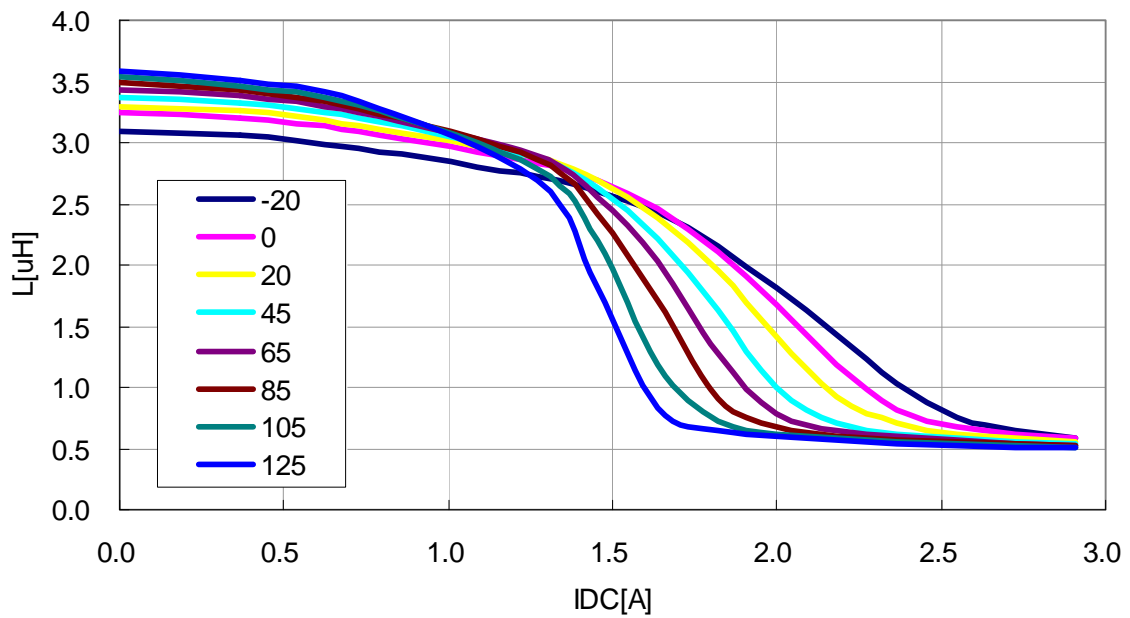

L-Q Frequency Characteristics

VLS3012T-220MR49

VLS3012T-330MR40

L-Q Frequency Characteristics

VLS3012T-470MR34

DC Bias & Temperature Characteristics (1MHz)

VLS3012T-1R0N2R2

VLS3012T-1R5N1R7

DC Bias & Temperature Characteristics (1MHz)

VLS3012T-2R2M1R5

VLS3012T-3R3M1R3

DC Bias & Temperature Characteristics (1MHz)

VLS3012T-4R7M1R0

VLS3012T-6R8MR90

DC Bias & Temperature Characteristics (1MHz)

VLS3012T-100MR72