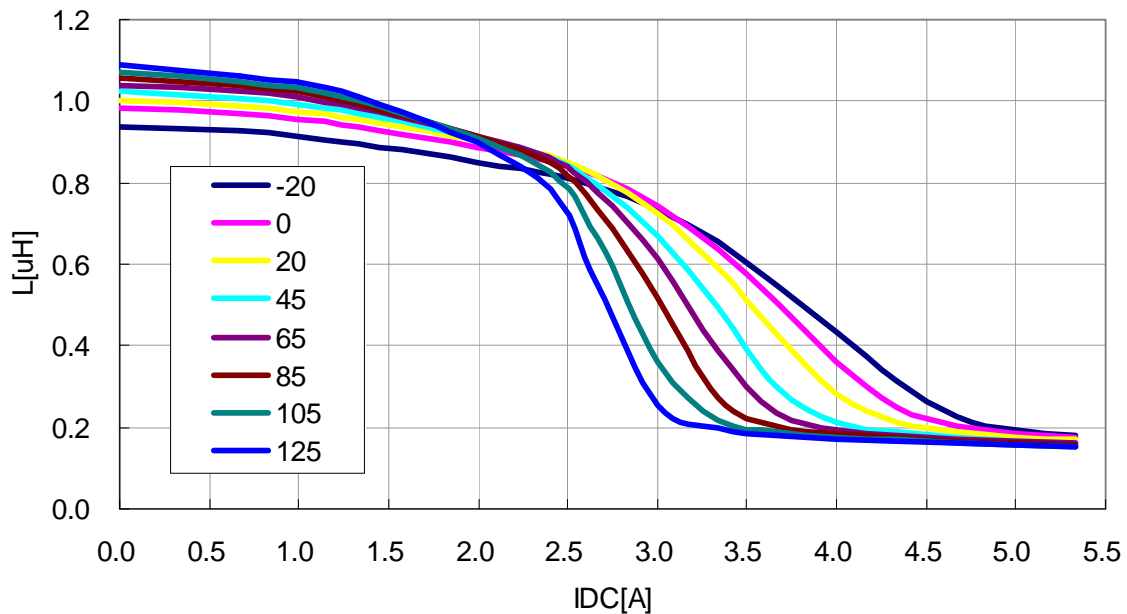

L-Q Frequency Characteristics

VLS3012T-220MR49

VLS3012T-330MR40

L-Q Frequency Characteristics

VLS3012T-470MR34

DC Bias & Temperature Characteristics (1MHz)

VLS3012T-1R0N2R2

VLS3012T-1R5N1R7

DC Bias & Temperature Characteristics (1MHz)

VLS3012T-2R2M1R5

VLS3012T-3R3M1R3

DC Bias & Temperature Characteristics (1MHz)

VLS3012T-4R7M1R0

VLS3012T-6R8MR90

DC Bias & Temperature Characteristics (1MHz)

VLS3012T-100MR72