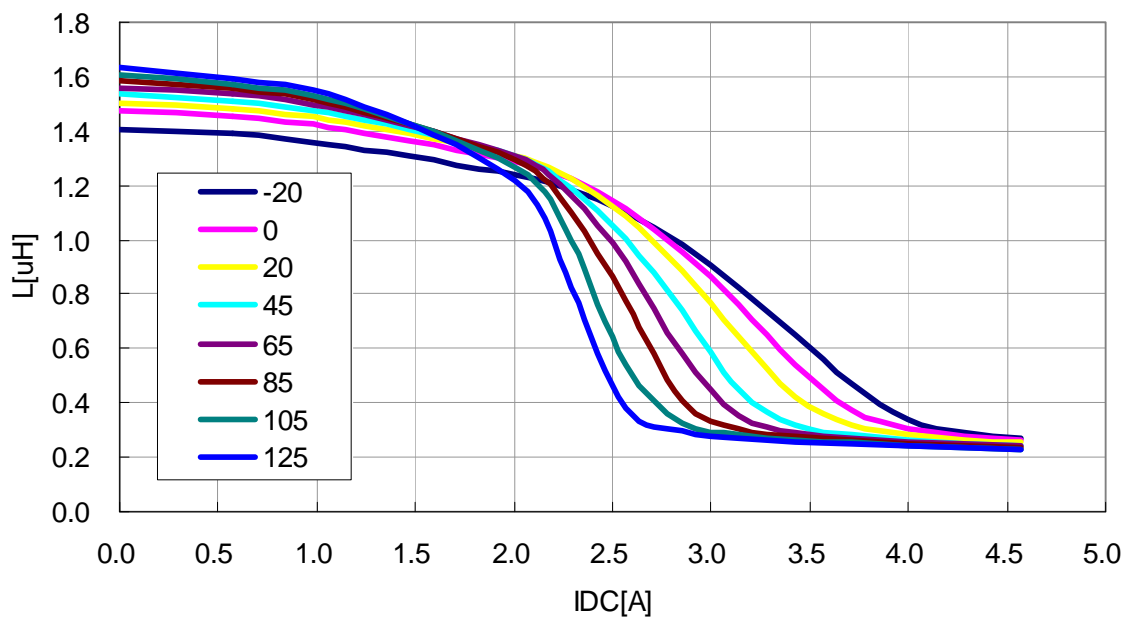

L-Q Frequency Characteristics

VLS3012T-220MR49

VLS3012T-330MR40

L-Q Frequency Characteristics

VLS3012T-470MR34

DC Bias & Temperature Characteristics (1MHz)

VLS3012T-1R0N2R2

VLS3012T-1R5N1R7

DC Bias & Temperature Characteristics (1MHz)

VLS3012T-2R2M1R5

VLS3012T-3R3M1R3

DC Bias & Temperature Characteristics (1MHz)

VLS3012T-4R7M1R0

VLS3012T-6R8MR90

DC Bias & Temperature Characteristics (1MHz)

VLS3012T-100MR72