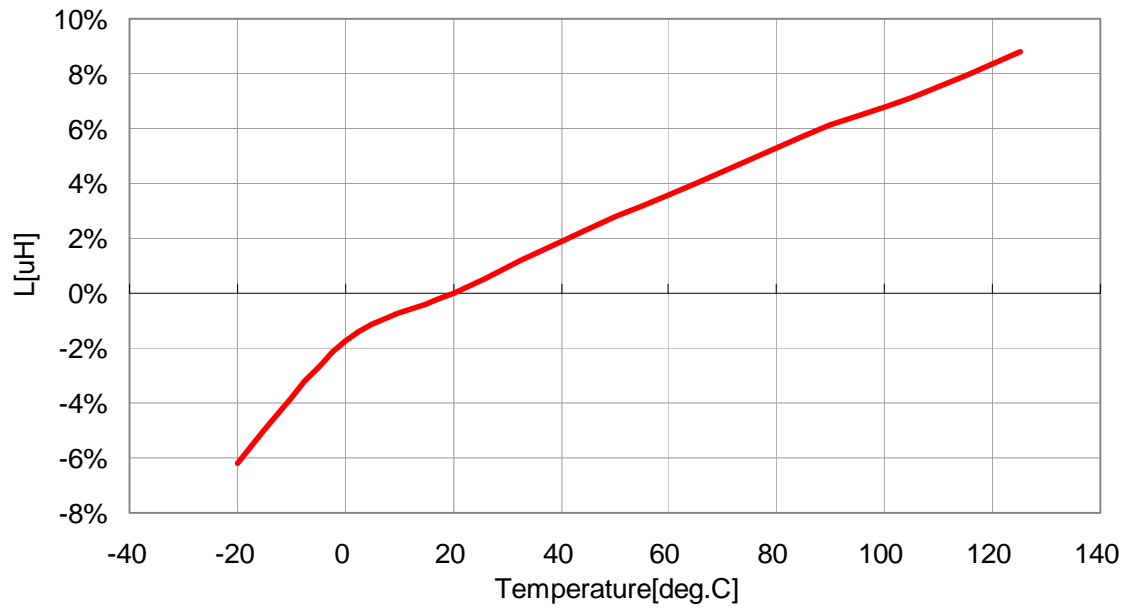

VLS3012T-150MR58

DC Bias & Temperature Characteristics (1MHz)

VLS3012T-220MR49

VLS3012T-330MR40

DC Bias & Temperature Characteristics (1MHz)

VLS3012T-470MR34

Temperature Characteristic

VLS3012T-1R0N2R2