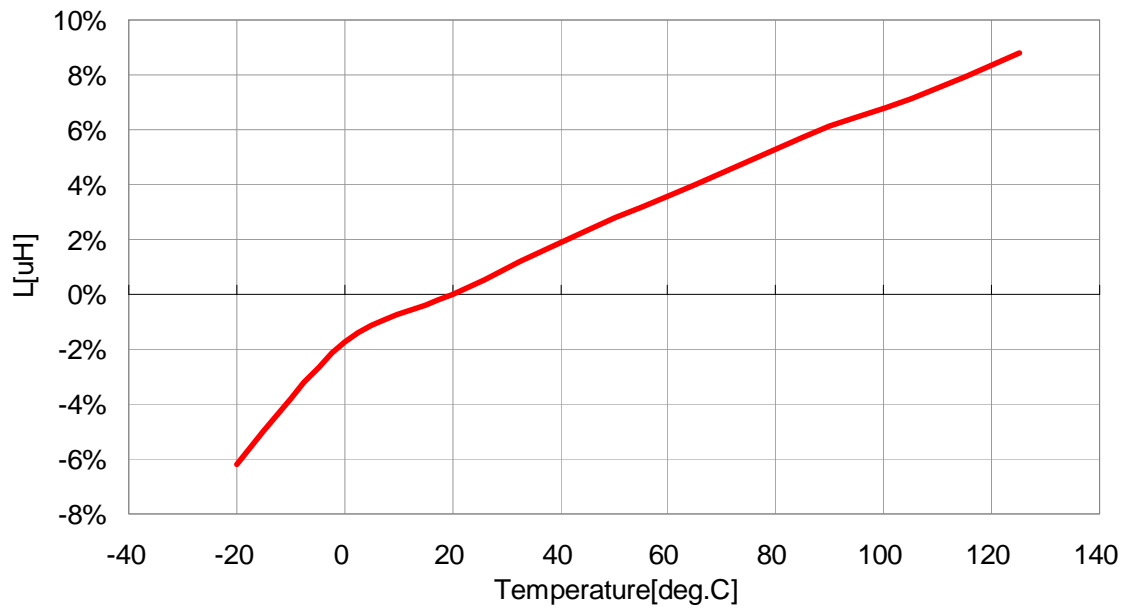

Temperature Characteristic

VLS3012T-2R2M1R5