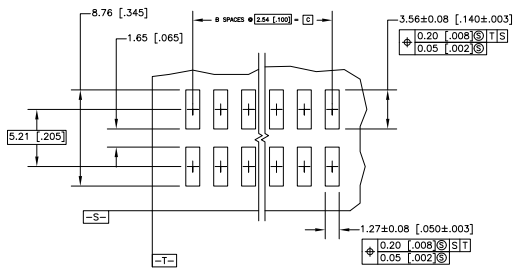

4

3

2

1

THIS DRAWING IS UNPUBLISHED. RELEASED FOR PUBLICATION. ALL RIGHTS RESERVED.

LOC	DIST	REVISIONS			
P	LTR	DESCRIPTION	DATE	BY	APPD
AD	00				
	D3	REVISED PER ECO-11-004917	11MAR11	RK	HMR

△	7	4	32mm	15.24 [0.600]	6	17.37 [0.684]	14	5-147711-6
△	NONE	4	24mm	12.70 [0.500]	5	14.83 [0.584]	12	5-147711-5
△	NONE	4	24mm	10.16 [0.400]	4	12.25 [0.484]	10	5-147711-4
△	NONE	1	24mm	10.16 [0.400]	4	12.25 [0.484]	10	5-147711-3
△	NONE	3	24mm	10.16 [0.400]	4	12.25 [0.484]	10	5-147711-2
△	7	4	32mm	15.24 [0.600]	6	17.37 [0.684]	14	147711-6
△	NONE	4	24mm	12.70 [0.500]	5	14.83 [0.584]	12	147711-5
△	NONE	4	24mm	10.16 [0.400]	4	12.25 [0.484]	10	147711-4
△	SUPERCEDED BY 5-147711-4	△	NONE	1	24mm	10.16 [0.400]	4	147711-3
△	SUPERCEDED BY 5-147711-3	△	NONE	3	24mm	10.16 [0.400]	4	147711-2
△	SUPERCEDED BY 5-147711-2	△	NONE	3	24mm	10.16 [0.400]	4	147711-1
△	3	NONE	24mm	10.16 [0.400]	4	12.25 [0.484]	10	147711-1
△	PLATING	ROW M	ROW N	TAPE WIDTH	C	B	A	NO OF POSN
								PART NUMBER