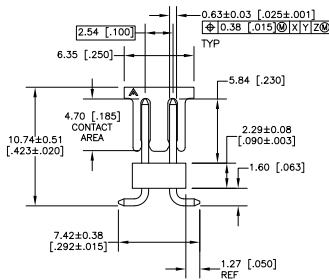

4

3

2

1

THIS DRAWING IS UNPUBLISHED. RELEASED FOR PUBLICATION. ALL RIGHTS RESERVED.

LOC	DIST	REVISIONS			
P	LTR	DESCRIPTION	DATE	BY	APPD
AD	00				
	D3	REVISED PER ECO-11-004917	11MAR11	RK	HMR

△	7	4	32mm	15.24 [0.600]	6	17.37 [0.684]	14	5-147711-6
△	NONE	4	24mm	12.70 [0.500]	5	14.83 [0.584]	12	5-147711-5
△	NONE	4	24mm	10.16 [0.400]	4	12.25 [0.484]	10	5-147711-4
△	NONE	1	24mm	10.16 [0.400]	4	12.25 [0.484]	10	5-147711-3
△	NONE	3	24mm	10.16 [0.400]	4	12.25 [0.484]	10	5-147711-2
△	7	4	32mm	15.24 [0.600]	6	17.37 [0.684]	14	147711-6
△	NONE	4	24mm	12.70 [0.500]	5	14.83 [0.584]	12	147711-5
△	NONE	4	24mm	10.16 [0.400]	4	12.25 [0.484]	10	147711-4
△	SUPERCEDED BY 5-147711-4	△	NONE	1	24mm	10.16 [0.400]	4	147711-3
△	SUPERCEDED BY 5-147711-3	△	NONE	3	24mm	10.16 [0.400]	4	147711-2
△	SUPERCEDED BY 5-147711-2	△	NONE	3	24mm	10.16 [0.400]	4	147711-1
△	3	NONE	24mm	10.16 [0.400]	4	12.25 [0.484]	10	147711-1
△	PLATING	ROW M	ROW N	TAPE WIDTH	C	B	A	NO OF POSN
								PART NUMBER