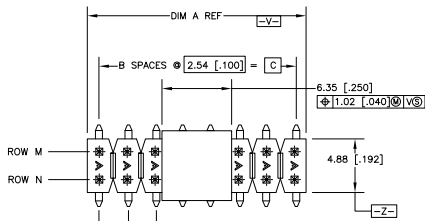

4

3

2

1

THIS DRAWING IS UNPUBLISHED. RELEASED FOR PUBLICATION. ALL RIGHTS RESERVED.

LOC	DIST	REVISIONS			
P	LTR	DESCRIPTION	DATE	BY	APPD
AD	00				
	D3	REVISED PER ECO-11-004917	11MAR11	RK	HMR

△	7	4	32mm	15.24 [0.600]	6	17.37 [0.684]	14	5-147711-6
△	NONE	4	24mm	12.70 [0.500]	5	14.83 [0.584]	12	5-147711-5
△	NONE	4	24mm	10.16 [0.400]	4	12.25 [0.484]	10	5-147711-4
△	NONE	1	24mm	10.16 [0.400]	4	12.25 [0.484]	10	5-147711-3
△	NONE	3	24mm	10.16 [0.400]	4	12.25 [0.484]	10	5-147711-2
△	7	4	32mm	15.24 [0.600]	6	17.37 [0.684]	14	147711-6
△	NONE	4	24mm	12.70 [0.500]	5	14.83 [0.584]	12	147711-5
△	NONE	4	24mm	10.16 [0.400]	4	12.25 [0.484]	10	147711-4
△	SUPERCEDED BY 5-147711-4	△	NONE	1	24mm	10.16 [0.400]	4	147711-3
△	SUPERCEDED BY 5-147711-3	△	NONE	3	24mm	10.16 [0.400]	4	147711-2
△	SUPERCEDED BY 5-147711-2	△	NONE	3	24mm	10.16 [0.400]	4	147711-1
△	3	NONE	24mm	10.16 [0.400]	4	12.25 [0.484]	10	147711-1
△	PLATING	ROW M	ROW N	TAPE WIDTH	C	B	A	NO OF POSN
								PART NUMBER