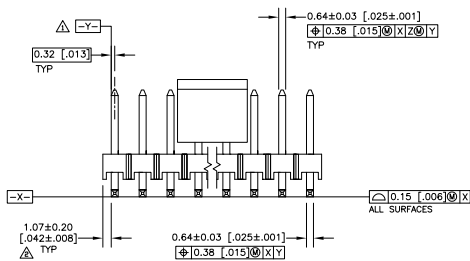

4

3

2

1

THIS DRAWING IS UNPUBLISHED. RELEASED FOR PUBLICATION. ALL RIGHTS RESERVED.

LOC	DIST	REVISIONS			
P	LTR	DESCRIPTION	DATE	BY	APPD
AD	00				
	D3	REVISED PER ECO-11-004917	11MAR11	RK	HMR

△	7	4	32mm	15.24 [0.600]	6	17.37 [0.684]	14	5-147711-6
△	NONE	4	24mm	12.70 [0.500]	5	14.83 [0.584]	12	5-147711-5
△	NONE	4	24mm	10.16 [0.400]	4	12.25 [0.484]	10	5-147711-4
△	NONE	1	24mm	10.16 [0.400]	4	12.25 [0.484]	10	5-147711-3
△	NONE	3	24mm	10.16 [0.400]	4	12.25 [0.484]	10	5-147711-2
△	7	4	32mm	15.24 [0.600]	6	17.37 [0.684]	14	147711-6
△	NONE	4	24mm	12.70 [0.500]	5	14.83 [0.584]	12	147711-5
△	NONE	4	24mm	10.16 [0.400]	4	12.25 [0.484]	10	147711-4
△	SUPERCEDED BY 5-147711-4	△	NONE	1	24mm	10.16 [0.400]	4	147711-3
△	SUPERCEDED BY 5-147711-3	△	NONE	3	24mm	10.16 [0.400]	4	147711-2
△	SUPERCEDED BY 5-147711-2	△	NONE	3	24mm	10.16 [0.400]	4	147711-1
△	3	NONE	24mm	10.16 [0.400]	4	12.25 [0.484]	10	147711-1
△	PLATING	ROW M	ROW N	TAPE WIDTH	C	B	A	NO OF POSN
								PART NUMBER