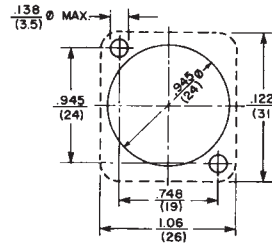

E SERIES Q-G® RECEPTACLES

Component Side Layout

DIMENSIONS ARE FOR REFERENCE ONLY $\frac{\text{Inch}}{\text{(mm)}}$

NOTE: Contact your Switchcraft Representative for price and delivery.