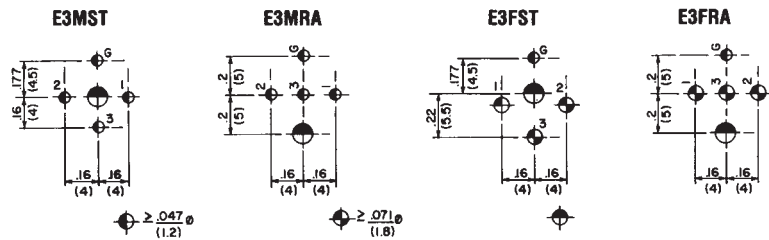

E SERIES Q-G® RECEPTACLES

Component Side Layout

DIMENSIONS ARE FOR REFERENCE ONLY $\frac{\text{Inch}}{\text{(mm)}}$

NOTE: Contact your Switchcraft Representative for price and delivery.