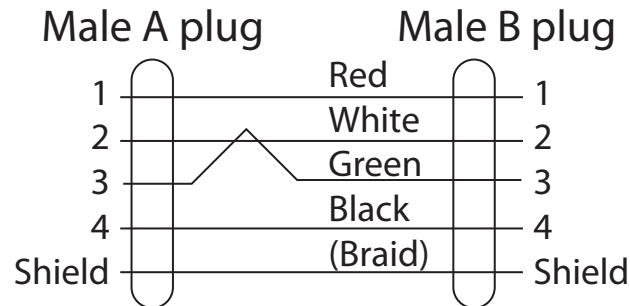

USB Configuration

Material:

- Cable: #28x1P+#24x2C+AL/MY+1+Braid , UL2725
- ø4.7MM
- Black PVC
- P1 Connector: USB Male A plug
- P2 Connector: USB Male B plug
- Molded Type

Electrical:

- •100% Short, Open, Miswire Test

Ⓜ = Assmann logo

ITEM NO.

AK672/2-2-BLACK-R

TITLE

USB 2.0 Cable - 30μ" Gold, 2 Meters
Male A <=> Male B, Black

ASSMANN
Electronics, Inc.

1840 W. Drake Drive, Suite 101 • Tempe, AZ 85283
Toll Free: 1-877-277-6266 • Email: info@usa-assmann.com