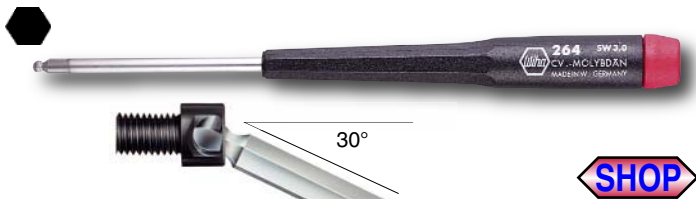

Wiha Ball End Precision Series

SHOP

264 Inch Ball End Hex Inch Screwdriver With Precision Handle

Angle entry up to 30°. Blade high alloy chrome-vanadium-molybdenum steel.

Item								
No.	Inch	mm	Inch	mm	Inch	lbs.	pkg.	
264 13	.050	40	1.6	120	4.7	.02	10	
264 16	1/16	50	2.0	145	5.7	.03	10	
264 19	5/64	50	2.0	145	5.7	.03	10	
264 23	3/32	50	2.0	145	5.7	.03	10	
264 27	7/64	60	2.4	170	6.7	.03	10	
264 31	1/8	60	2.4	170	6.7	.05	10	
264 36	9/64	60	2.4	170	6.7	.05	10	
264 39	5/32	60	2.4	170	6.7	.05	10	

*Metric dimensions actual - Inch dimensions approximate

SHOP

264 Metric Ball End Hex Metric Screwdriver With Precision Handle

Angle entry up to 30°. Blade high alloy CVM steel.

Item								
No.	mm	Inch	mm	Inch	mm	Inch	lbs.	pkg.
264 13	1.3	.050	40	1.6	120	4.7	.02	10
264 15	1.5	-	50	2.0	145	5.7	.03	10
264 20	2.0	-	50	2.0	145	5.7	.03	10
264 25	2.5	-	60	2.4	170	6.7	.04	10
264 30	3.0	-	60	2.4	170	6.7	.05	10
264 40	4.0	-	60	2.4	170	6.7	.05	10

*Metric dimensions actual - Inch dimensions approximate

SHOP

264 91 Set 5 Pcs. Ball End Hex Driver, Metric

Angle entry up to 30°. Blade high alloy chrome-vanadium-molybdenum-steel.

Item				
No.	mm	mm	lbs.	
264 91	264 13	1.3	40	.25
	264 15	1.5	50	
	264 20	2.0	50	
	264 25	2.5	60	
	264 30	3.0	60	

SHOP

264 99 Set 8 Pcs. Ball End Hex Inch In Canvas Pouch

Blade high alloy chrome-vanadium-molybdenum steel. Hard chrome finished. In storage pouch

Item					
No.	Inch	Inch	Inch	Inch	lbs.
264 99	264 13	.050	1.6	264 27	7/64 2.4 .62
	264 16	1/16	2.0	264 31	1/8 2.4
	264 19	5/64	2.0	264 36	9/64 2.4
	264 23	3/32	2.0	264 39	5/32 2.4