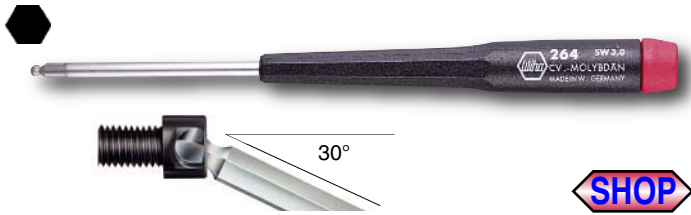

Wiha Ball End Precision Series

SHOP

264 Inch Ball End Hex Inch Screwdriver With Precision Handle

Angle entry up to 30°. Blade high alloy chrome-vanadium-molybdenum steel.

Item								
No.	Inch	mm	Inch	mm	Inch	lbs.	pkg.	
264 13	.050	40	1.6	120	4.7	.02	10	
264 16	1/16	50	2.0	145	5.7	.03	10	
264 19	5/64	50	2.0	145	5.7	.03	10	
264 23	3/32	50	2.0	145	5.7	.03	10	
264 27	7/64	60	2.4	170	6.7	.03	10	
264 31	1/8	60	2.4	170	6.7	.05	10	
264 36	9/64	60	2.4	170	6.7	.05	10	
264 39	5/32	60	2.4	170	6.7	.05	10	

*Metric dimensions actual - Inch dimensions approximate

SHOP

264 Metric Ball End Hex Metric Screwdriver With Precision Handle

Angle entry up to 30°. Blade high alloy CVM steel.

Item								
No.	mm	Inch	mm	Inch	mm	Inch	lbs.	pkg.
264 13	1.3	.050	40	1.6	120	4.7	.02	10
264 15	1.5	-	50	2.0	145	5.7	.03	10
264 20	2.0	-	50	2.0	145	5.7	.03	10
264 25	2.5	-	60	2.4	170	6.7	.04	10
264 30	3.0	-	60	2.4	170	6.7	.05	10
264 40	4.0	-	60	2.4	170	6.7	.05	10

*Metric dimensions actual - Inch dimensions approximate

SHOP

264 91 Set 5 Pcs. Ball End Hex Driver, Metric

Angle entry up to 30°. Blade high alloy chrome-vanadium-molybdenum-steel.

Item				
No.	mm	mm	lbs.	
264 91	264 13	1.3	40	.25
	264 15	1.5	50	
	264 20	2.0	50	
	264 25	2.5	60	
	264 30	3.0	60	

SHOP

264 90 Set 8 Pcs. Ball End Hex Driver, Inch

Angle entry up to 30°. Blade high alloy chrome-vanadium-molybdenum steel.

Item				
No.	Inch	Inch	lbs.	
264 90	264 13	.050	1.6	.40
	264 16	1/16	2.0	
	264 19	5/64	2.0	
	264 23	3/32	2.0	
	264 27	7/64	2.4	
	264 31	1/8	2.4	
	264 36	9/64	2.4	
	264 39	5/32	2.4	