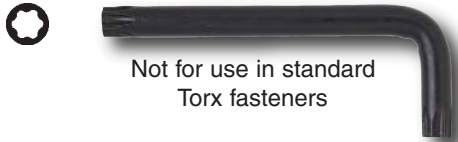

TORXPlus®

For Improved Torque and Longer Tool Life

Not for use in standard
Torx fasteners

361 TORXPlus® L-key, Short Arm

High alloy chrome-vanadium-molybdenum steel, hardened, black finish.

Item	No.	Size	mm	Inch	mm	Inch	lbs.	pkg.
361 06	IP6	39	1.5	16	.6	.01	10	
361 07	IP7	42	1.7	16	.6	.01	10	
361 08	IP8	45	1.8	16	.6	.01	10	
361 09	IP9	48	1.9	16	.6	.01	10	
361 10	IP10	51	2.0	17	.7	.01	10	
361 15	IP15	55	2.2	19	.7	.01	10	
361 20	IP20	58	2.3	19	.7	.01	10	
361 25	IP25	63	2.5	21	.8	.01	10	
361 27	IP27	68	2.7	22	.9	.02	10	
361 30	IP30	73	2.9	24	.9	.03	10	
361 40	IP40	81	3.2	26	1.0	.05	10	

Not for use in standard
Torx fasteners

366 TORXPlus® L-key, Long Arm

High alloy chrome-vanadium-molybdenum steel, hardened, black finish.

Item	No.	Size	mm	Inch	mm	Inch	lbs.	pkg.
366 06	IP6	64	2.5	14	.6	.01	10	
366 07	IP7	68	2.7	14	.6	.01	10	
366 08	IP8	74	2.9	15	.6	.01	10	
366 09	IP9	78	3.1	16	.6	.01	10	
366 10	IP10	83	3.3	18	.7	.01	10	
366 15	IP15	88	3.5	18	.7	.02	10	
366 20	IP20	94	3.7	18	.7	.02	10	
366 25	IP25	98	3.9	19	.7	.03	10	
366 27	IP27	107	4.2	23	.9	.05	10	
366 30	IP30	114	4.5	24	.9	.06	10	
366 40	IP40	118	4.6	27	1.0	.09	10	

361 97 TORXPlus® L-key, Short Arm 7 Pc. Set In Holder

High alloy chrome-vanadium-molybdenum steel, hardened, black finish.

Item No.	lbs.	pkg.	Set includes the following L-keys:
361 97	.10	1	IP6, IP7, IP8, IP9, IP10, IP15, IP20