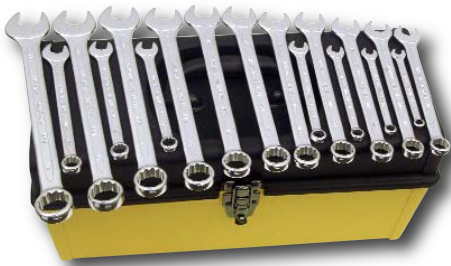

Wiha Combination Wrenches

SHOP

400 96 Set 15 Piece Metric Combination Wrenches Made from 31CRV3 high performance tool steel. Satin chromed sure grip body. Precision formed for exact fit. In Molded tool box

| Item No. | OAL | | OAL | | | |
|----------|-------------|------|-----|--------|------|-----|
| | mm | mm | mm | mm | | |
| 400 96 | 400 03 | 7.0 | 110 | 400 12 | 15.0 | 190 |
| | 400 04 | 8.0 | 120 | 400 13 | 16.0 | 200 |
| | 400 05 | 9.0 | 130 | 400 14 | 17.0 | 210 |
| ↔ | 400 06 | 10.0 | 140 | 400 15 | 18.0 | 220 |
| | lbs. 400 07 | 11.0 | 150 | 400 16 | 19.0 | 230 |
| 6.75 | 400 08 | 12.0 | 160 | 400 17 | 20.0 | 240 |
| | 400 09 | 13.0 | 170 | 400 18 | 21.0 | 250 |
| | 400 11 | 14.0 | 180 | | | |

SHOP

400 98 Set 18 Piece Metric Combination Wrenches In tool box Made from 31CRV3 high performance tool steel. Satin chromed sure grip body. Precision formed for exact fit.

| Item No. | OAL | | OAL | | | |
|----------|--------|------|-----|--------|------|-----|
| | mm | mm | mm | mm | | |
| 400 98 | 400 03 | 7.0 | 110 | 400 13 | 16.0 | 200 |
| | 400 04 | 8.0 | 120 | 400 14 | 17.0 | 210 |
| | 400 05 | 9.0 | 130 | 400 15 | 18.0 | 220 |
| ↔ | 400 06 | 10.0 | 140 | 400 16 | 19.0 | 230 |
| | 400 07 | 11.0 | 150 | 400 17 | 20.0 | 240 |
| lbs. 8.7 | 400 08 | 12.0 | 160 | 400 18 | 21.0 | 250 |
| | 400 09 | 13.0 | 170 | 400 19 | 22.0 | 260 |
| | 400 11 | 14.0 | 180 | 400 20 | 23.0 | 270 |
| | 400 12 | 15.0 | 190 | 400 27 | 24.0 | 280 |